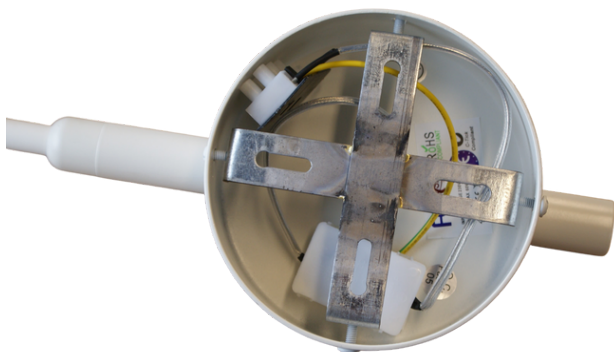

Mr. Ralph

Beautiful Lighting

ONE ARMED WALL LIGHT

Colour:

- Black or white metal with white inside the shades

Dimensions:

- Arm 700 mm
- This measurement is from the bend to the shade. The shade is an additional 280mm long.
- From the bend to the center of the fixing plate is 240 mm.
- Base plate is 120mm dia x 40mm high

Switch:

- On/Off switch is located on the wall plate

Provided Equipment:

- 40mm screws x 2
- Plastic wall plugs x 2
- Cotton Glove

E27 Screw-in lamp holder - 60w max
AS/NZS compliant

Must be installed by a registered Electrician