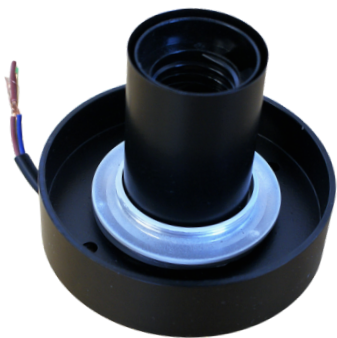

BIG DOTT WALL LIGHT

Opal Glass Shade:

- Matt White
- 150mm high
- 150mm wide

Wall Fitting:

- Brass, Black or White
- 100mm dia x 30mm deep
- Total depth from wall is 170mm

Provided Equipment:

- 35mm screws x 2
- Plastic wall plugs x 2
- Cotton Glove

E27 Screw-in lampholder - 60 watt max
45mm Dolly bulb recommended

Weight: 685g

AS/NZS compliant

Must be installed by a registered
Electrician