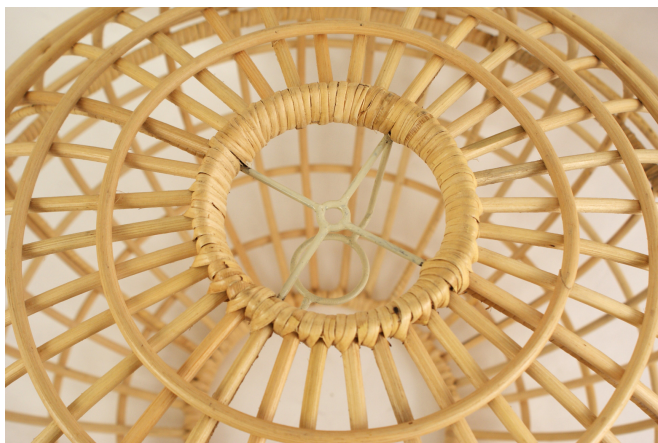

Mr. Ralph

Beautiful Lighting

ATARANGI

Top View

Inside View

Colour:

- Natural

Materials:

- Rattan on Metal Frame

Dimensions:

- 610mm diameter (at widest point)
- 420mm high
- Metal Hole at top 10mm dia
- Middle metal ring hole 40mm dia
- 220mm dia bottom hole

Weight:

- 1.8 kg

Size of Box:

- 630mm x 630mm x 440mm