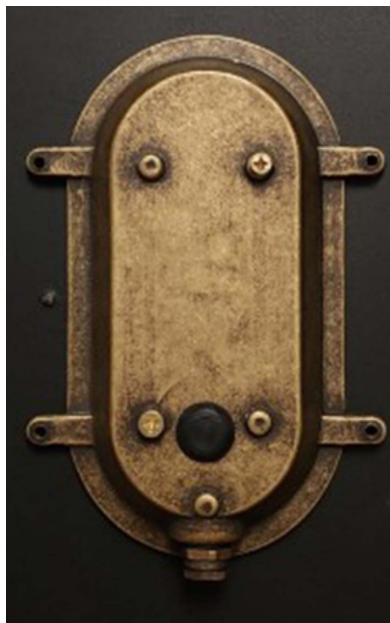

Mr. Ralph

Beautiful Lighting

APOLLO BULKHEAD WALL LIGHT

Material:

- Cast from Brass ingots

Finishes:

- Brass, Aged Brass (as pictured), Pewter or Satin Nickel.

Measurements:

- Length: 200mm
- Width: 130mm
- Depth: 100mm

IP64 Full Weather Proof

Edison Screw Lampholder - 40w

Max

240V

Screws supplied

AS/NZS certified

Must be installed by a registered Electrician