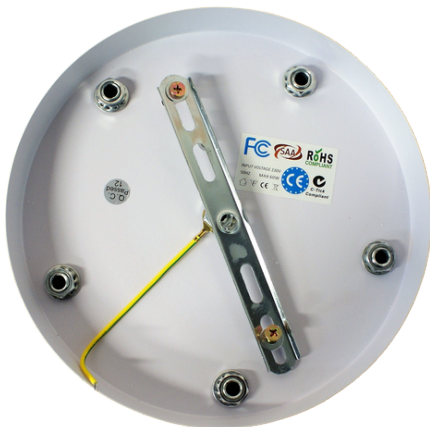

Mr. Ralph

Beautiful Lighting

200MM CEILING PLATE WITH MULTIPLE OUTLETS

Colour:

- Black or White

Material:

- Metal

Number of Outlets:

- Three - 150mm between outlets
- Five - 100mm between outlets

Dimensions:

- 200mm diameter x 25mm high
- 158mm wall bracket length

Weight:

- 350g approximately

Provided Equipment:

- 2 x 36mm screws
- 2 x Wall Plugs
- 1 x Terminal Block
- 1 x Terminal Block Holder
- Plastic cord holders
- 1 x Glove