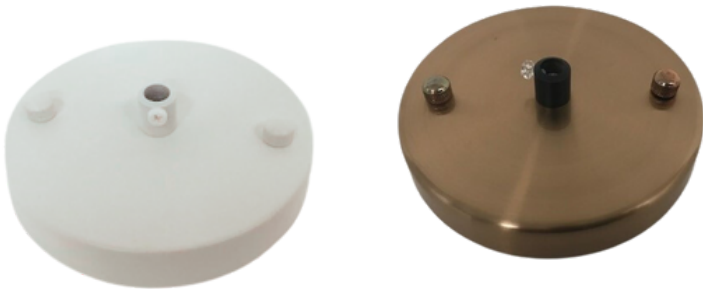

Mr. Ralph

Beautiful Lighting

120MM CEILING ROSE SINGLE OUTLET

Colour:

- Black, White, Silver, Brass, Pewter

Material:

- Metal

Dimensions:

- 120mm diameter x 20mm high
- 110mm wall bracket length

Weight:

- 128g approximately

Provided Equipment:

- 2 x 36mm screws
- 2 x Wall Plugs
- 1 x plastic cord holder
- 1 x Terminal Block
- 1 x Terminal Block Holder
- 1 x Glove