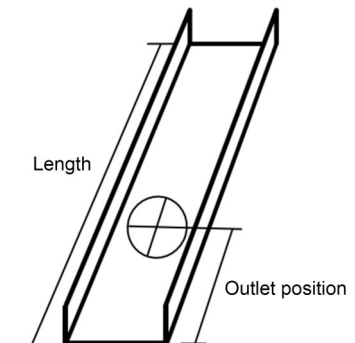

STAINLESS STEEL TILE INSERT

COLOUR: silver / matte black / gun metal
brushed gold

ALUMINIUM WEDGE WIRE

COLOUR: silver

DIMENSIONS (please measure in millimetres)

Length:

Outlet position (measure to centre of outlet):

Outlet size (50 or 80mm):

Quantity:

Notes:

Disclaimer:

Please note, custom made floor grates are considered a special order. These cannot be returned or refunded once made. Please make sure measurements and specifications are correct before ordering.