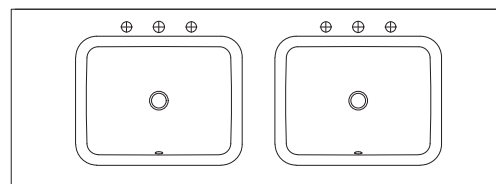

Basin Top View