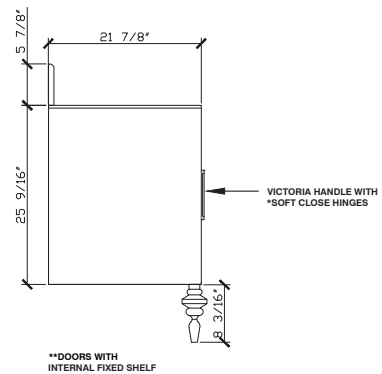

Published 23/05/2023

Victoria

60 INCH VANITY UNIT
VIC006-60-POLAR

Standard Size

Width (inch)	60"
Depth (inch)	21 7/8"
Height (inch)	34"
Number of doors	3
Sinks	2

Specifications

Recommended Use	Domestic, Hotel & Commercial
Vanity Cabinet Material	American Oak solid and veneer
Vanity Frame Material	Handcrafted mitred frame in American Oak veneer with 2 Pack Polyurethane on High Moisture Resistant MDF
Door Design	Soft close doors with Blum hinges
Benchtop Material	Glacier Quartz
Handles Material	Glacier Quartz
Vanity Finish	Polar Oak
Fixing	Bolted / Screwed to Wall by a Licensed Trades Person (not included) Please refer to the Installation instructions. Document on the Website for more information.
Designed in	Australia
Manufactured in	Vietnam

Front View

Side View

Internal Front View

Internal Side View

Detail (bench top) Front View

Victoria

60 INCH VANITY UNIT
VIC006-60-POLAR

Waste and taphole cutout -