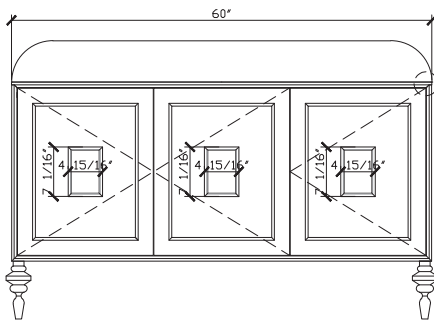

Published 23/05/2023

Victoria

60 INCH VANITY UNIT
VIC006-60-POLAR

Standard Size

Width (inch)	60"
Depth (inch)	21 7/8"
Height (inch)	34"
Number of doors	3
Sinks	2

Specifications

Recommended Use	Domestic, Hotel & Commercial
Vanity Cabinet Material	American Oak solid and veneer
Vanity Frame Material	Handcrafted mitred frame in American Oak veneer with 2 Pack Polyurethane on High Moisture Resistant MDF
Door Design	Soft close doors with Blum hinges
Benchtop Material	Glacier Quartz
Handles Material	Glacier Quartz
Vanity Finish	Polar Oak
Fixing	Bolted / Screwed to Wall by a Licensed Trades Person (not included) Please refer to the Installation instructions. Document on the Website for more information.
Designed in	Australia
Manufactured in	Vietnam

Front View

Side View

Internal Front View

Internal Side View

Detail (bench top) Front View

Victoria

60 INCH VANITY UNIT
VIC006-60-POLAR

Waste and taphole cutout -