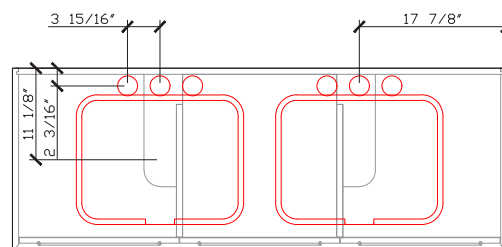

Victoria

60 INCH VANITY UNIT
VIC006-60-POLAR

Waste and taphole cutout -

Sink: Kohler caxton rectangle 20-1/4" rectangular undermount bathroom sink K-20000-0 - Sold Separately

Faucet: Posh Solus 8 Lavatory Faucet - Chrome - Sold Separately

Double sink **only**

Waste Cutout Top View