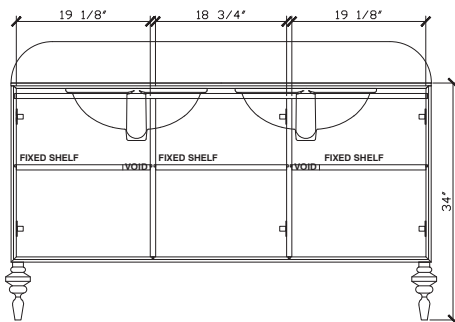

Published 23/05/2023

Victoria

60 INCH VANITY UNIT
VIC006-60-POLAR

Standard Size

Width (inch)	60"
Depth (inch)	21 7/8"
Height (inch)	34"
Number of doors	3
Sinks	2

Specifications

Recommended Use	Domestic, Hotel & Commercial
Vanity Cabinet Material	American Oak solid and veneer
Vanity Frame Material	Handcrafted mitred frame in American Oak veneer with 2 Pack Polyurethane on High Moisture Resistant MDF
Door Design	Soft close doors with Blum hinges
Benchtop Material	Glacier Quartz
Handles Material	Glacier Quartz
Vanity Finish	Polar Oak
Fixing	Bolted / Screwed to Wall by a Licensed Trades Person (not included) Please refer to the Installation instructions. Document on the Website for more information.
Designed in	Australia
Manufactured in	Vietnam

Front View

Side View

Internal Front View

Internal Side View

Detail (bench top) Front View

Victoria

60 INCH VANITY UNIT
VIC006-60-POLAR

Waste and taphole cutout -