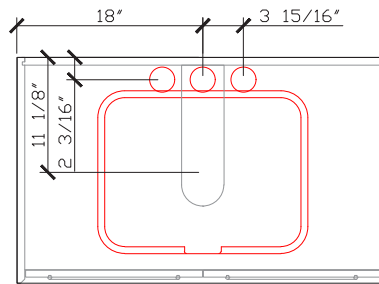

Victoria

36 INCH VANITY UNIT
VIC005-36-POLAR

Waste and taphole cutout -

Sink: Kohler caxton rectangle 20-1/4" rectangular undermount bathroom sink K-20000-0 - Sold Separately

Faucet: Posh Solus 8 Lavatory Faucet - Chrome - Sold Separately

Centre sink **only**

Waste Cutout Top View