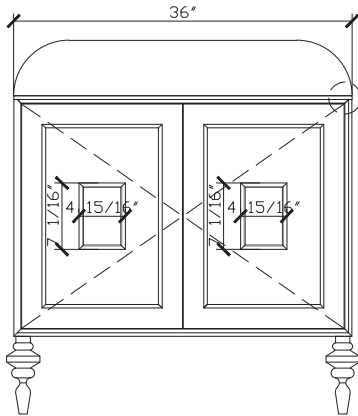

Published 18/05/2023

Victoria

36 INCH VANITY UNIT
VIC005-36-POLAR

Standard Size

Width (inch)	60"
Depth (inch)	21 7/8"
Height (inch)	34"
Number of doors	2
Sinks	1

Specifications

Recommended Use	Domestic, Hotel & Commercial
Vanity Cabinet Material	American Oak solid and veneer
Vanity Frame Material	Handcrafted mitrered frame in American Oak veneer with 2 Pack Polyurethane on High Moisture Resistant MDF
Door Design	Soft close doors with Blum hinges
Benchtop Material	Glacier Quartz
Handles Material	Glacier Quartz
Vanity Finish	Polar Oak
Fixing	Bolted / Screwed to Wall by a Licensed Trades Person (not included) Please refer to the Installation instructions. Document on the Website for more information.
Designed in	Australia
Manufactured in	Vietnam

Front View

Side View

Internal Front View

Internal Side View

Detail (bench top) Front View

Victoria

36 INCH VANITY UNIT
VIC005-36-POLAR

Waste and taphole cutout -