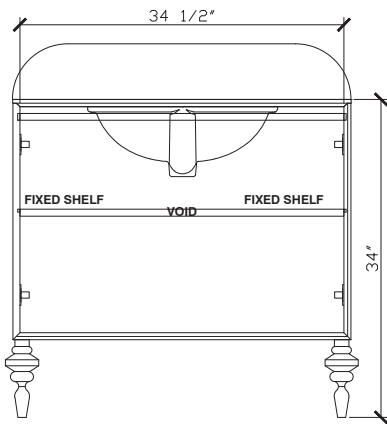

Published 18/05/2023

Victoria

36 INCH VANITY UNIT
VIC005-36-POLAR

Standard Size

Width (inch)	60"
Depth (inch)	21 7/8"
Height (inch)	34"
Number of doors	2
Sinks	1

Specifications

Recommended Use	Domestic, Hotel & Commercial
Vanity Cabinet Material	American Oak solid and veneer
Vanity Frame Material	Handcrafted mitrered frame in American Oak veneer with 2 Pack Polyurethane on High Moisture Resistant MDF
Door Design	Soft close doors with Blum hinges
Benchtop Material	Glacier Quartz
Handles Material	Glacier Quartz
Vanity Finish	Polar Oak
Fixing	Bolted / Screwed to Wall by a Licensed Trades Person (not included) Please refer to the Installation instructions. Document on the Website for more information.
Designed in	Australia
Manufactured in	Vietnam

Front View

Side View

Internal Front View

Internal Side View

Detail (bench top) Front View

Victoria

36 INCH VANITY UNIT
VIC005-36-POLAR

Waste and taphole cutout -