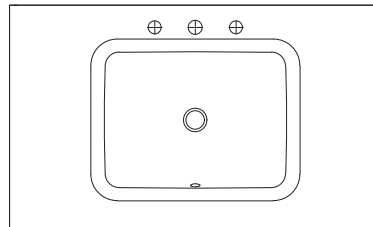

Basin Top View