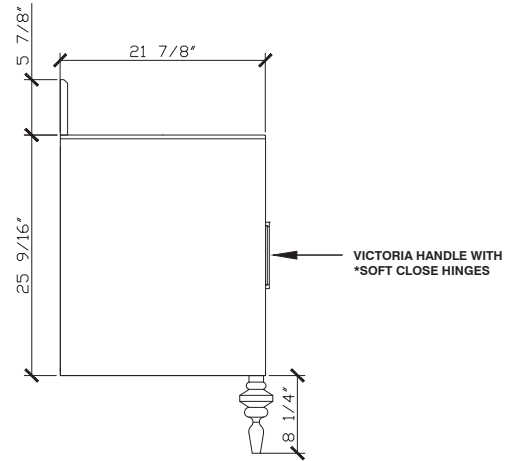

Published 18/05/2023

Victoria

36 INCH VANITY UNIT
VIC005-36-POLAR

Standard Size

Width (inch)	60"
Depth (inch)	21 7/8"
Height (inch)	34"
Number of doors	2
Sinks	1

Specifications

Recommended Use	Domestic, Hotel & Commercial
Vanity Cabinet Material	American Oak solid and veneer
Vanity Frame Material	Handcrafted mitrered frame in American Oak veneer with 2 Pack Polyurethane on High Moisture Resistant MDF
Door Design	Soft close doors with Blum hinges
Benchtop Material	Glacier Quartz
Handles Material	Glacier Quartz
Vanity Finish	Polar Oak
Fixing	Bolted / Screwed to Wall by a Licensed Trades Person (not included) Please refer to the Installation instructions. Document on the Website for more information.
Designed in	Australia
Manufactured in	Vietnam

Front View

Side View

Internal Front View

Internal Side View

Detail (bench top) Front View

Victoria

36 INCH VANITY UNIT
VIC005-36-POLAR

Waste and taphole cutout -