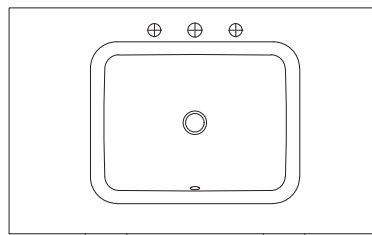

Published 18/05/2023

Interlace

36 INCH VANITY UNIT
INT020-36-BLONDE

Standard Size

Width (inch)	36"
Depth (inch)	21 7/8"
Height (inch)	34"
Number of doors	2
Sinks	1

Specifications

Recommended Use	Domestic, Hotel & Commercial
Vanity Cabinet Material	American Oak solid and veneer
Vanity Frame Material	Handcrafted mitrered frame in American Oak veneer with 2 Pack Polyurethane on High Moisture Resistant MDF
Door Design	Soft close doors with Blum hinges
Benchtop Material	Glacier Quartz
Handles Material	Blonde Oak
Vanity Finish	Blonde Oak
Fixing	Bolted / Screwed to Wall by a Licensed Trades Person (not included) Please refer to the Installation instructions. Document on the Website for more information.
Designed in	Australia
Manufactured in	Vietnam

Front View

Side View

Internal Front View

Internal Side View

Detail (bench top) Front View

Interlace

36 INCH VANITY UNIT
INT020-36-BLONDE

Waste and taphole cutout -

Sink: Kohler caxton rectangle 20-1/4" rectangular undermount bathroom sink K-20000-0 - Sold Separately

Faucet: Dornbracht Imo Three-hole lavatory mixer with drain 20 713 670-060010 - Brushed Platinum - Sold Separately

Centre sink **only**

Waste Cutout Top View

Basin Top View