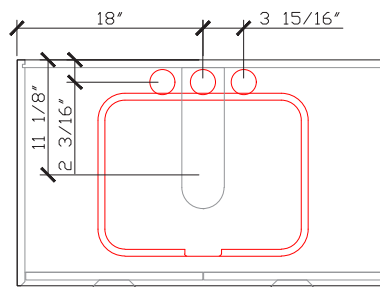

Published 18/05/2023

Interlace

36 INCH VANITY UNIT
INT020-36-BLONDE

Standard Size

Width (inch)	36"
Depth (inch)	21 7/8"
Height (inch)	34"
Number of doors	2
Sinks	1

Specifications

Recommended Use	Domestic, Hotel & Commercial
Vanity Cabinet Material	American Oak solid and veneer
Vanity Frame Material	Handcrafted mitrered frame in American Oak veneer with 2 Pack Polyurethane on High Moisture Resistant MDF
Door Design	Soft close doors with Blum hinges
Benchtop Material	Glacier Quartz
Handles Material	Blonde Oak
Vanity Finish	Blonde Oak
Fixing	Bolted / Screwed to Wall by a Licensed Trades Person (not included) Please refer to the Installation instructions. Document on the Website for more information.
Designed in	Australia
Manufactured in	Vietnam

Front View

Side View

Internal Front View

Internal Side View

Detail (bench top) Front View

Interlace

36 INCH VANITY UNIT
INT020-36-BLONDE

Waste and taphole cutout -

Sink: Kohler caxton rectangle 20-1/4" rectangular undermount bathroom sink K-20000-0 - Sold Separately

Faucet: Dornbracht Imo Three-hole lavatory mixer with drain 20 713 670-060010 - Brushed Platinum - Sold Separately

Centre sink **only**

Waste Cutout Top View

Basin Top View