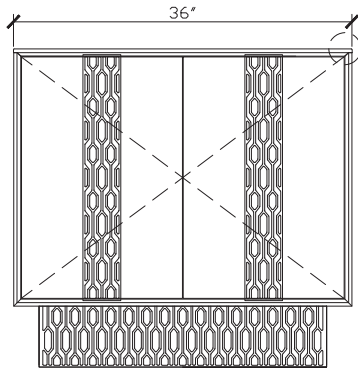

Published 18/05/2023

Interlace

36 INCH VANITY UNIT
INT020-36-BLONDE

Standard Size

Width (inch)	36"
Depth (inch)	21 7/8"
Height (inch)	34"
Number of doors	2
Sinks	1

Specifications

Recommended Use	Domestic, Hotel & Commercial
Vanity Cabinet Material	American Oak solid and veneer
Vanity Frame Material	Handcrafted mitrered frame in American Oak veneer with 2 Pack Polyurethane on High Moisture Resistant MDF
Door Design	Soft close doors with Blum hinges
Benchtop Material	Glacier Quartz
Handles Material	Blonde Oak
Vanity Finish	Blonde Oak
Fixing	Bolted / Screwed to Wall by a Licensed Trades Person (not included) Please refer to the Installation instructions. Document on the Website for more information.
Designed in	Australia
Manufactured in	Vietnam

Front View

Side View

Internal Front View

Internal Side View

Detail (bench top) Front View

Interlace

36 INCH VANITY UNIT
INT020-36-BLONDE

Waste and taphole cutout -