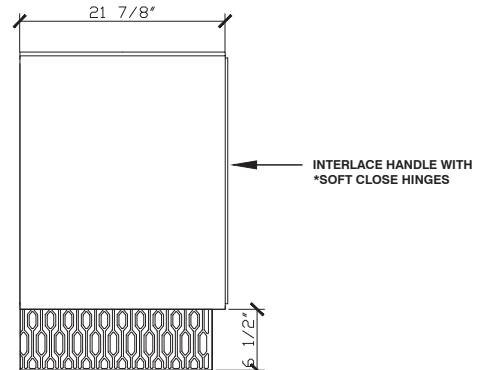

Published 18/05/2023

Interlace

36 INCH VANITY UNIT
INT020-36-BLONDE

Standard Size

Width (inch)	36"
Depth (inch)	21 7/8"
Height (inch)	34"
Number of doors	2
Sinks	1

Specifications

Recommended Use	Domestic, Hotel & Commercial
Vanity Cabinet Material	American Oak solid and veneer
Vanity Frame Material	Handcrafted mitrered frame in American Oak veneer with 2 Pack Polyurethane on High Moisture Resistant MDF
Door Design	Soft close doors with Blum hinges
Benchtop Material	Glacier Quartz
Handles Material	Blonde Oak
Vanity Finish	Blonde Oak
Fixing	Bolted / Screwed to Wall by a Licensed Trades Person (not included) Please refer to the Installation instructions. Document on the Website for more information.
Designed in	Australia
Manufactured in	Vietnam

Front View

Side View

Internal Front View

Internal Side View

Detail (bench top) Front View

Interlace

36 INCH VANITY UNIT
INT020-36-BLONDE

Waste and taphole cutout -