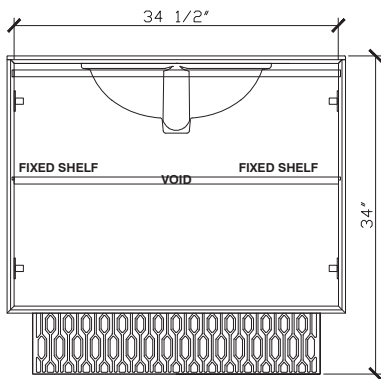

Published 18/05/2023

Interlace

36 INCH VANITY UNIT
INT020-36-BLONDE

Standard Size

Width (inch)	36"
Depth (inch)	21 7/8"
Height (inch)	34"
Number of doors	2
Sinks	1

Specifications

Recommended Use	Domestic, Hotel & Commercial
Vanity Cabinet Material	American Oak solid and veneer
Vanity Frame Material	Handcrafted mitrered frame in American Oak veneer with 2 Pack Polyurethane on High Moisture Resistant MDF
Door Design	Soft close doors with Blum hinges
Benchtop Material	Glacier Quartz
Handles Material	Blonde Oak
Vanity Finish	Blonde Oak
Fixing	Bolted / Screwed to Wall by a Licensed Trades Person (not included) Please refer to the Installation instructions. Document on the Website for more information.
Designed in	Australia
Manufactured in	Vietnam

Front View

Side View

Internal Front View

Internal Side View

Detail (bench top) Front View

Interlace

36 INCH VANITY UNIT
INT020-36-BLONDE

Waste and taphole cutout -