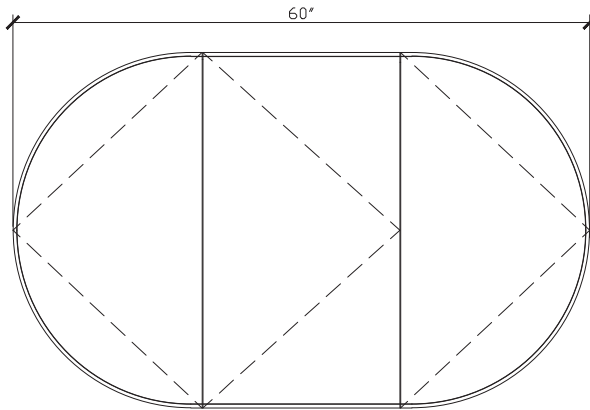

Halo

60 INCH TRIPLE MIRRORED CABINET
HAL009-60-PONY