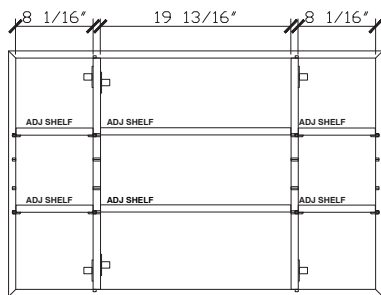

### Standard Size

Width (inch)	60"
Depth (inch)	5 3/4"
Height (inch)	37"
Number of doors	3
Adjustable shelves	6

# Halo

60 INCH TRIPLE MIRRORED CABINET  
HAL009-60-PONY

Front View

Side View

Top View

Internal Front View

Internal Side View

Internal Top View