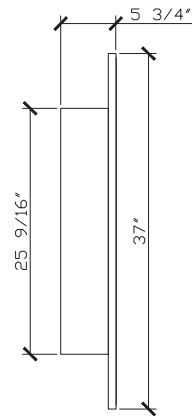

### Standard Size

Width (inch)	60"
Depth (inch)	5 3/4"
Height (inch)	37"
Number of doors	3
Adjustable shelves	6

# Halo

60 INCH TRIPLE MIRRORED CABINET  
HAL009-60-PONY

Front View

Side View

Top View

Internal Front View

Internal Side View

Internal Top View