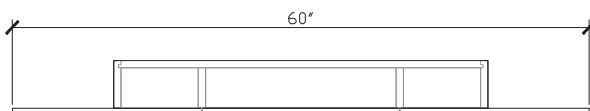

# Halo

60 INCH TRIPLE MIRRORED CABINET  
HAL009-60-PONY

Front View

Side View

Top View

Internal Front View

Internal Side View

Internal Top View