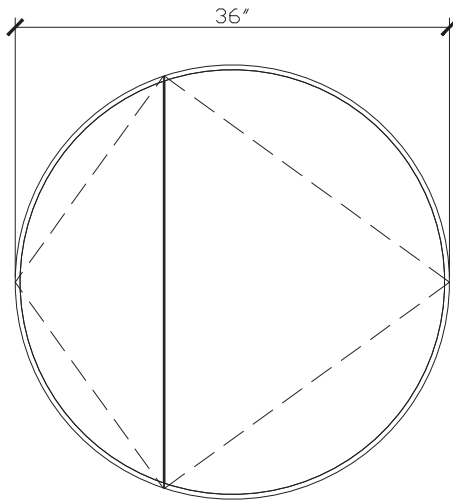

Halo

36 INCH TRIPLE MIRRORED CABINET
HAL010-36-PONY

Front View