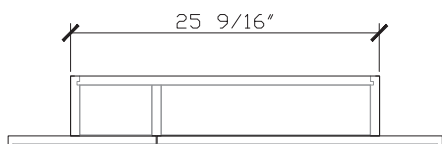

Published 30/05/2023

Halo

36 INCH TRIPLE MİRRORED CABINET HAL010-36-PONY

Standard Size

Width (inch)	36"
Depth (inch)	5 3/4"
Height (inch)	36"
Number of doors	2
Adjustable shelves	4

Specifications

Recommended Use	Domestic, Hotel & Commercial
Mirror Trim Material	American Oak veneer
Mirror Frame Material	Handcrafted mitred frame in American Oak veneer with 2 Pack Polyurethane on High Moisture Resistant MDF
Door Design	Soft close doors with Blum hinges
Mirror Material	Copper free mirror
Mirror trim & Mirrored cabinet Finish	Pony Oak
Fixing	Bolted / Screwed to Wall by a Licensed Trades Person (not included) Please refer to the Installation instructions. Document on the Website for more information.
Designed in	Australia
Manufactured in	Vietnam

Internal Front View

Internal Side View

Internal Top View