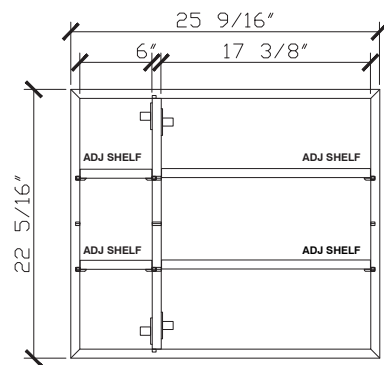

Published 30/05/2023

Halo

36 INCH TRIPLE MİRRORED CABINET HAL010-36-PONY

Standard Size

Width (inch)	36"
Depth (inch)	5 3/4"
Height (inch)	36"
Number of doors	2
Adjustable shelves	4

Specifications

Recommended Use	Domestic, Hotel & Commercial
Mirror Trim Material	American Oak veneer
Mirror Frame Material	Handcrafted mitred frame in American Oak veneer with 2 Pack Polyurethane on High Moisture Resistant MDF
Door Design	Soft close doors with Blum hinges
Mirror Material	Copper free mirror
Mirror trim & Mirrored cabinet Finish	Pony Oak
Fixing	Bolted / Screwed to Wall by a Licensed Trades Person (not included) Please refer to the Installation instructions. Document on the Website for more information.
Designed in	Australia
Manufactured in	Vietnam

Internal Front View

Internal Side View

Internal Top View