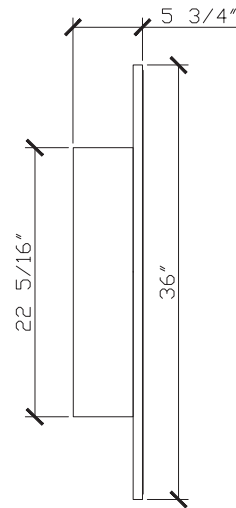

Published 30/05/2023

Halo

36 INCH TRIPLE MİRRORED CABINET HAL010-36-PONY

Standard Size

Width (inch)	36"
Depth (inch)	5 3/4"
Height (inch)	36"
Number of doors	2
Adjustable shelves	4

Specifications

Recommended Use	Domestic, Hotel & Commercial
Mirror Trim Material	American Oak veneer
Mirror Frame Material	Handcrafted mitred frame in American Oak veneer with 2 Pack Polyurethane on High Moisture Resistant MDF
Door Design	Soft close doors with Blum hinges
Mirror Material	Copper free mirror
Mirror trim & Mirrored cabinet Finish	Pony Oak
Fixing	Bolted / Screwed to Wall by a Licensed Trades Person (not included) Please refer to the Installation instructions. Document on the Website for more information.
Designed in	Australia
Manufactured in	Vietnam

Finishes -

Pony Oak (American Oak)
Mirrored Cabinet

High quality moisture resistant
American Oak veneer.

Halo

36 INCH TRIPLE MIRRORED CABINET
HAL010-36-PONY

Front View

Side View

Top View

Internal Front View

Internal Side View

Internal Top View