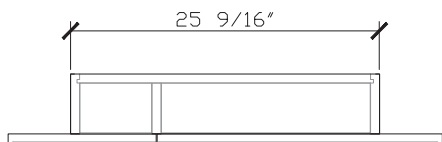

Published 30/05/2023

Halo

36 INCH TRIPLE MİRRORED CABINET HAL010-36-BLONDE

Standard Size

Width (inch)	36"
Depth (inch)	5 3/4"
Height (inch)	36"
Number of doors	2
Adjustable shelves	4

Specifications

Recommended Use	Domestic, Hotel & Commercial
Mirror Trim Material	American Oak veneer
Mirror Frame Material	Handcrafted mitred frame in American Oak veneer with 2 Pack Polyurethane on High Moisture Resistant MDF
Door Design	Soft close doors with Blum hinges
Mirror Material	Copper free mirror
Mirror trim & Mirrored cabinet Finish	Blonde Oak
Fixing	Bolted / Screwed to Wall by a Licensed Trades Person (not included) Please refer to the Installation instructions. Document on the Website for more information.
Designed in	Australia
Manufactured in	Vietnam

Internal Front View

Internal Side View

Internal Top View