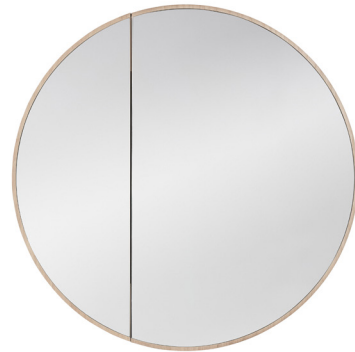

Halo

36 INCH TRIPLE MIRRORED CABINET
HALO10-36-BLONDE

Designed in Australia by Zuster, and is available exclusively at Reece USA.

The Halo Mirrored cabinet is inspired by fashion and organic shapes. Designed to complement the Halo vanity, this mirrored cabinet works equally well with each Zuster vanity in the collection. The Halo mirrored cabinets feature a subtle routed timber edge around the perimeter of the mirrors, to match the American Oak internal cabinet. The Halo Round Mirrored Cabinet features two soft close doors along with adjustable shelves for extra eye level storage and smaller storage on one side. Made from American Oak, the Halo mirrored cabinet is the finishing touch for any bathroom.

Published 30/05/2023

Halo

36 INCH TRIPLE MİRRORED CABINET HAL010-36-BLONDE

Standard Size

Width (inch)	36"
Depth (inch)	5 3/4"
Height (inch)	36"
Number of doors	2
Adjustable shelves	4

Specifications

Recommended Use	Domestic, Hotel & Commercial
Mirror Trim Material	American Oak veneer
Mirror Frame Material	Handcrafted mitred frame in American Oak veneer with 2 Pack Polyurethane on High Moisture Resistant MDF
Door Design	Soft close doors with Blum hinges
Mirror Material	Copper free mirror
Mirror trim & Mirrored cabinet Finish	Blonde Oak
Fixing	Bolted / Screwed to Wall by a Licensed Trades Person (not included) Please refer to the Installation instructions. Document on the Website for more information.
Designed in	Australia
Manufactured in	Vietnam

Finishes -

Blonde Oak (American Oak)
Mirrored Cabinet

High quality moisture resistant
American Oak veneer.

Halo

36 INCH TRIPLE MIRRORED CABINET
HAL010-36-BLONDE

Front View

Side View

Top View