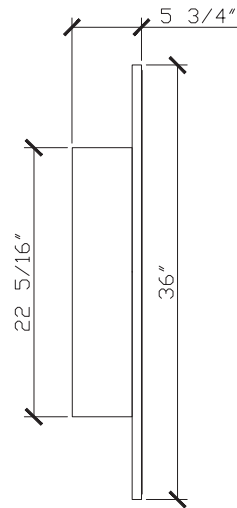

Halo

36 INCH TRIPLE MIRRORED CABINET
HAL010-36-BLONDE

Side View