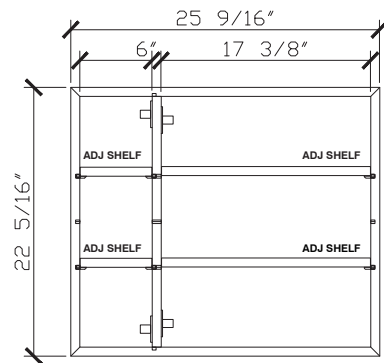

Published 30/05/2023

Halo

36 INCH TRIPLE MİRRORED CABINET HAL010-36-BLONDE

Standard Size

Width (inch)	36"
Depth (inch)	5 3/4"
Height (inch)	36"
Number of doors	2
Adjustable shelves	4

Specifications

Recommended Use	Domestic, Hotel & Commercial
Mirror Trim Material	American Oak veneer
Mirror Frame Material	Handcrafted mitred frame in American Oak veneer with 2 Pack Polyurethane on High Moisture Resistant MDF
Door Design	Soft close doors with Blum hinges
Mirror Material	Copper free mirror
Mirror trim & Mirrored cabinet Finish	Blonde Oak
Fixing	Bolted / Screwed to Wall by a Licensed Trades Person (not included) Please refer to the Installation instructions. Document on the Website for more information.
Designed in	Australia
Manufactured in	Vietnam

Internal Front View

Internal Side View

Internal Top View