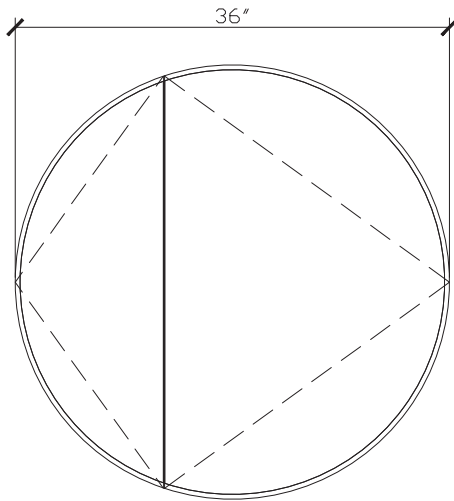

Halo

36 INCH TRIPLE MIRRORED CABINET
HAL010-36-BLONDE

Front View