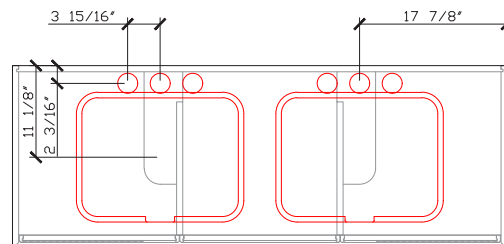

# Dusk

60 INCH VANITY UNIT  
DUS019-60-PONY

Front View

Side View

Internal Front View

Internal Side View

Detail (bench top) Front View

Double sink **only**

Waste Cutout Top View

Basin Top View