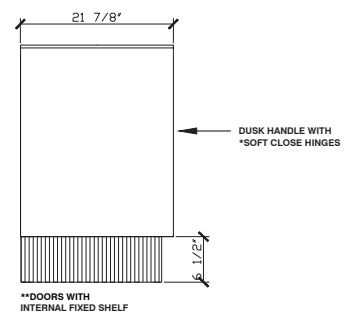

# Dusk

60 INCH VANITY UNIT  
DUS019-60-PONY

Front View

Side View

Internal Front View

Internal Side View

Detail (bench top) Front View