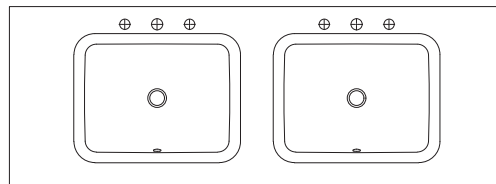

## Waste and taphole cutout -

Sink: Kohler caxton rectangle 20-1/4" rectangular undermount bathroom sink K-20000-0 - Sold Separately

Faucet: Dornbracht Mem Three-hole basin mixer with pop-up waste 20 715 782-280010 - Brushed Durabronze (23KT Gold) - Sold Separately

Double sink **only**

Waste Cutout Top View

Basin Top View