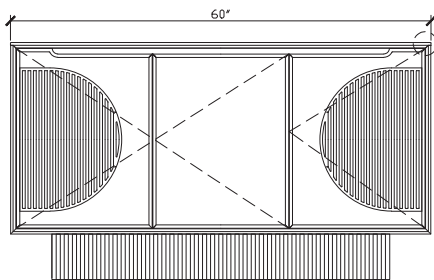

# Dusk

60 INCH VANITY UNIT  
DUS019-60-PONY

Front View

Side View

Internal Front View

Internal Side View

Detail (bench top) Front View