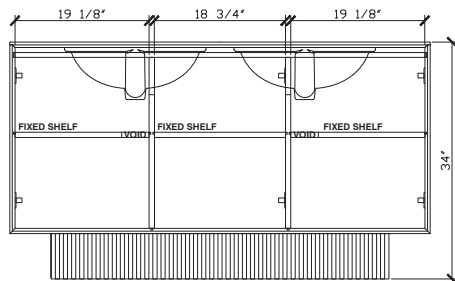

# Dusk

60 INCH VANITY UNIT  
DUS019-60-PONY

Front View

Side View

Internal Front View

Internal Side View

Detail (bench top) Front View