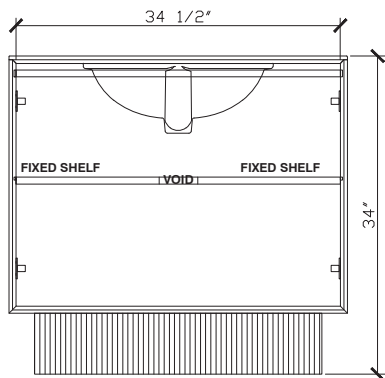

# Dusk

36 INCH VANITY UNIT  
DUS018-36-PONY

Front View

\*\*DOORS WITH  
INTERNAL FIXED SHELF

Side View

Internal Front View

Internal Side View

Detail (bench top) Front View