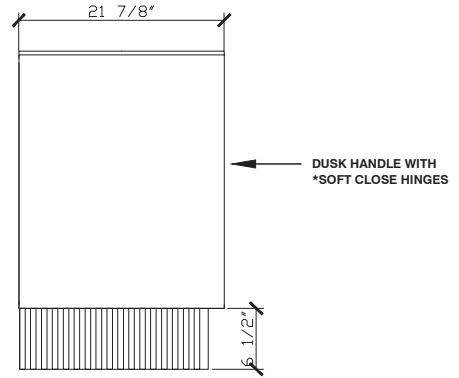

# Dusk

36 INCH VANITY UNIT  
DUS018-36-PONY

Front View

\*\*DOORS WITH  
INTERNAL FIXED SHELF

Side View

Internal Front View

Internal Side View

Detail (bench top) Front View