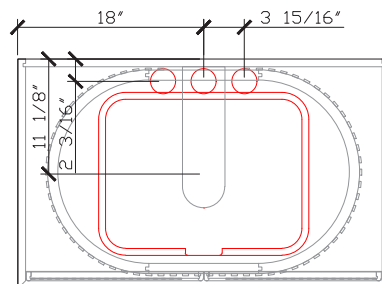

## Standard Size

Width (inch)	36"
Depth (inch)	21 7/8"
Height (inch)	34"
Number of doors	2
Sinks	1

# Dusk

36 INCH VANITY UNIT  
DUS018-36-PONY

Front View

\*\*DOORS WITH  
INTERNAL FIXED SHELF

Side View

Internal Front View

Internal Side View

Detail (bench top) Front View

Centre sink **only**

Waste Cutout Top View

Basin Top View