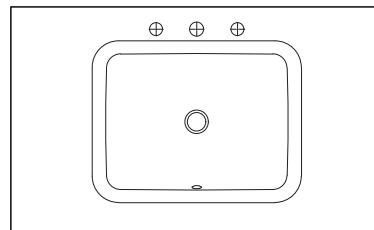

## Waste and taphole cutout -

Sink: Kohler caxton rectangle 20-1/4" rectangular undermount bathroom sink K-20000-0 - Sold Separately

Faucet: Dornbracht Mem Three-hole basin mixer with pop-up waste 20 715 782-280010 - Brushed Durabronz (23KT Gold) - Sold Separately

Centre sink **only**

Waste Cutout Top View

Basin Top View