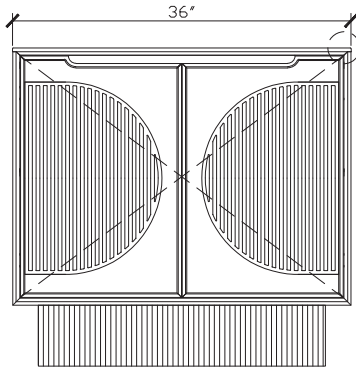

# Dusk

36 INCH VANITY UNIT  
DUS018-36-PONY

Front View

\*\*DOORS WITH  
INTERNAL FIXED SHELF

Side View

Internal Front View

Internal Side View

Detail (bench top) Front View