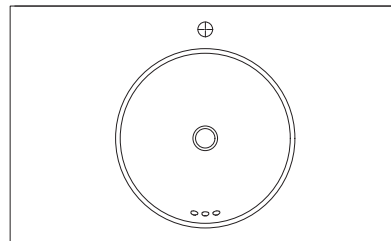

Basin Top View