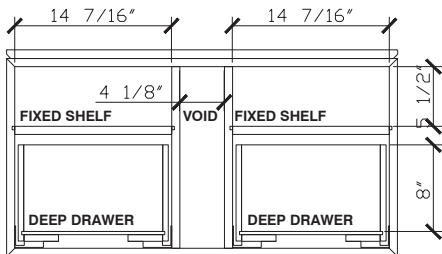

## Standard Size

Width (inch)	36"
Depth (inch)	21 7/8"
Height (inch)	19"
Number of drawers	2
Sinks	1

# Butterfly

36 INCH VANITY UNIT  
BUT001-36-PONY

Front View

Side View

Internal Front View

Internal Side View

Detail (bench top) Front View