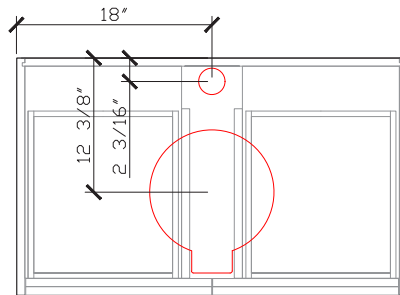

Butterfly

36 INCH VANITY UNIT
BUT001-36-PONY

Waste and taphole cutout -

Sink: Kohler Vox vessel bathroom sink K-14800-0 - Sold Separately

Faucet: Dornbracht Imo Single-lever basin mixer with raised base without pop-up waste 33 537 670-00 - Sold Separately
Centre sink **only**

Waste Cutout Top View