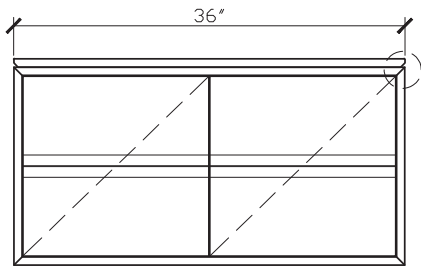

# Butterfly

36 INCH VANITY UNIT  
BUT001-36-PONY

Front View

Side View

Internal Front View

Internal Side View

Detail (bench top) Front View