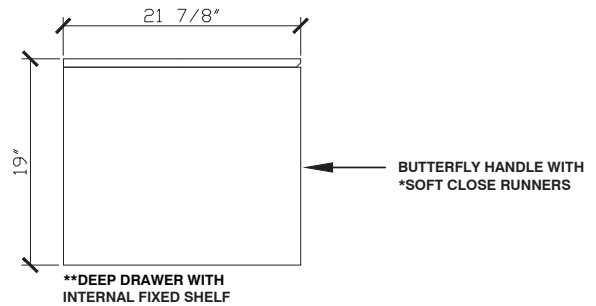

# Butterfly

36 INCH VANITY UNIT  
BUT001-36-PONY

Front View

Side View

Internal Front View

Internal Side View

Detail (bench top) Front View