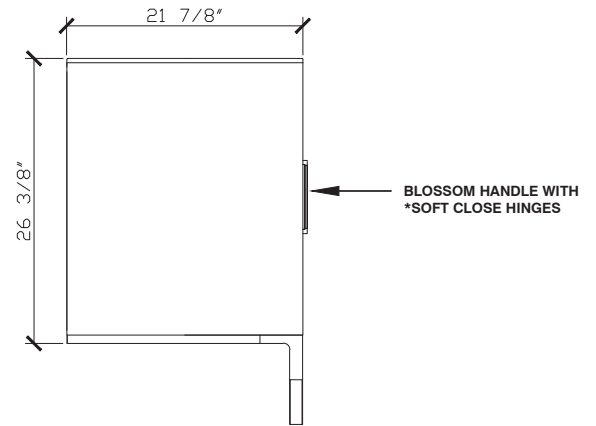

Published 30/05/2023

Blossom

60 INCH VANITY UNIT
BLO014-60-BLONDE

Standard Size

| | |
|-----------------|---------|
| Width (inch) | 60" |
| Depth (inch) | 21 7/8" |
| Height (inch) | 34" |
| Number of doors | 3 |
| Sinks | 2 |

Front View

Side View

Internal Front View

Internal Side View

Detail (bench top) Front View

Dimensions are nominal measurements only.

Blossom

60 INCH VANITY UNIT
BLO014-60-BLONDE