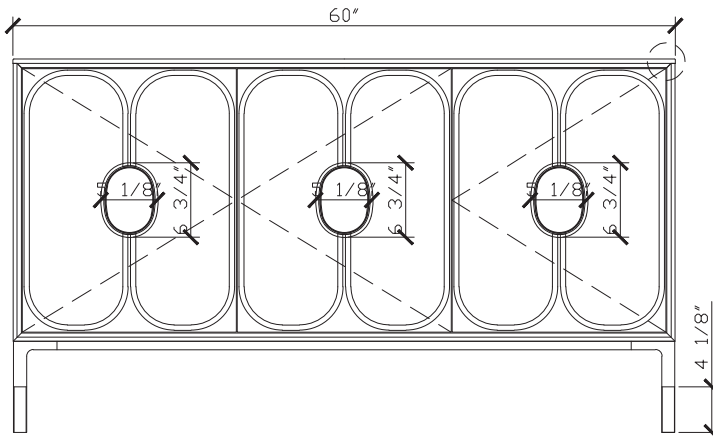

Front View

Side View

Internal Front View

Internal Side View

Detail (bench top) Front View

Dimensions are nominal measurements only.

Blossom

60 INCH VANITY UNIT
BLO014-60-BLONDE