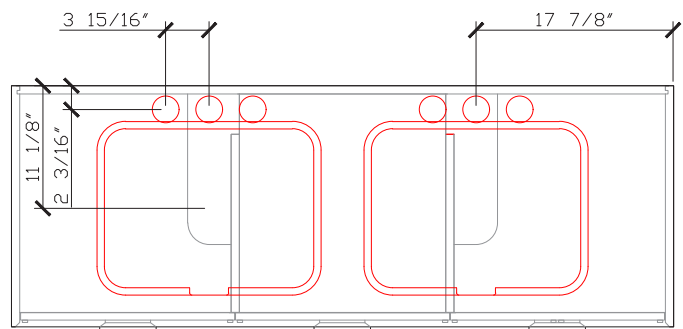

Published 30/05/2023

Blossom

60 INCH VANITY UNIT
BLO014-60-BLONDE

Standard Size

| | |
|-----------------|---------|
| Width (inch) | 60" |
| Depth (inch) | 21 7/8" |
| Height (inch) | 34" |
| Number of doors | 3 |
| Sinks | 2 |

Front View

Side View

Internal Front View

Internal Side View

Detail (bench top) Front View

Dimensions are nominal measurements only.

Blossom

60 INCH VANITY UNIT
BLO014-60-BLONDE

Waste and taphole cutout -

Sink: Kohler caxton rectangle 20-1/4" rectangular undermount bathroom sink K-20000-0 - Sold Separately

Faucet: Dornbracht Vaia Three-hole basin mixer with pop-up waste 20 713 809-08 - Platinum - Sold Separately

Double sink **only**

Waste Cutout Top View

Basin Top View