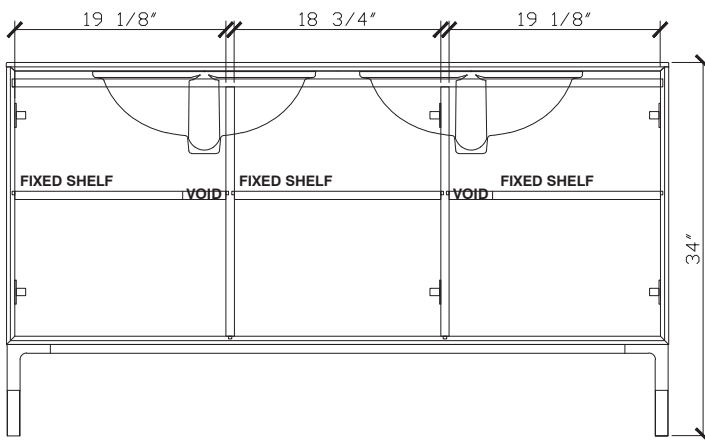

Front View

Side View

Internal Front View

Internal Side View

Detail (bench top) Front View

Dimensions are nominal measurements only.

Blossom

60 INCH VANITY UNIT
BLO014-60-BLONDE