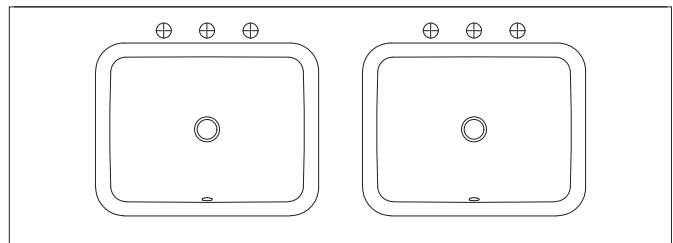

Front View

Side View

Internal Front View

Internal Side View

Detail (bench top) Front View

Dimensions are nominal measurements only.

Blossom

60 INCH VANITY UNIT
BLO014-60-BLONDE

Waste and taphole cutout -

Sink: Kohler caxton rectangle 20-1/4" rectangular undermount bathroom sink K-20000-0 - Sold Separately

Faucet: Dornbracht Vaia Three-hole basin mixer with pop-up waste 20 713 809-08 - Platinum - Sold Separately

Double sink **only**

Waste Cutout Top View

Basin Top View