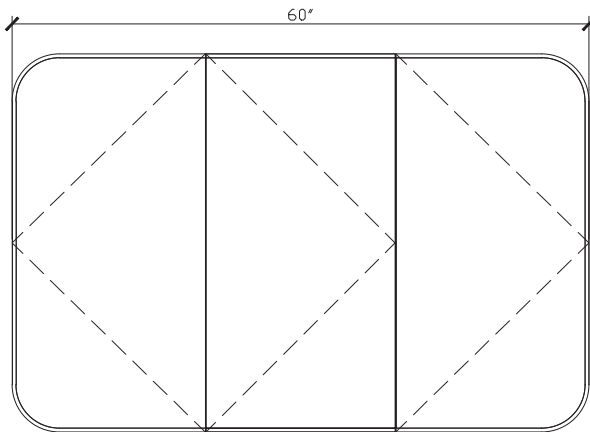

Published 30/05/2023

Blossom

60 INCH TRIPLE MIRRORED CABINET
BLO016-60-PONY

Standard Size

Width (inch)	60"
Depth (inch)	5 3/4"
Height (inch)	39"
Number of doors	3
Adjustable shelves	6

Specifications

Recommended Use	Domestic, Hotel & Commercial
Mirror Trim Material	American Oak veneer
Mirror Frame Material	Handcrafted mitred frame in American Oak veneer with 2 Pack Polyurethane on High Moisture Resistant MDF
Door Design	Soft close doors with Blum hinges
Mirror Material	Copper free mirror
Mirror trim & Mirrored cabinet Finish	Pony Oak
Fixing	Bolted / Screwed to Wall by a Licensed Trades Person (not included) Please refer to the Installation instructions. Document on the Website for more information.
Designed in	Australia
Manufactured in	Vietnam

Finishes -

Pony Oak (American Oak)
Mirrored Cabinet

High quality moisture resistant
American Oak veneer.

Blossom

60 INCH TRIPLE MIRRORED CABINET
BLO016-60-PONY

Front View

Side View

Top View

Internal Front View

Internal Side View

Internal Top View