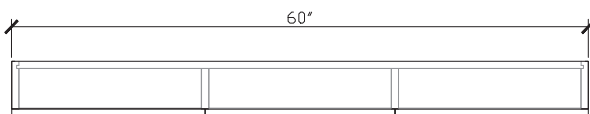

Published 30/05/2023

Blossom

60 INCH TRIPLE MIRRORED CABINET
BLO016-60-PONY

Standard Size

Width (inch)	60"
Depth (inch)	5 3/4"
Height (inch)	39"
Number of doors	3
Adjustable shelves	6

Specifications

Recommended Use	Domestic, Hotel & Commercial
Mirror Trim Material	American Oak veneer
Mirror Frame Material	Handcrafted mitred frame in American Oak veneer with 2 Pack Polyurethane on High Moisture Resistant MDF
Door Design	Soft close doors with Blum hinges
Mirror Material	Copper free mirror
Mirror trim & Mirrored cabinet Finish	Pony Oak
Fixing	Bolted / Screwed to Wall by a Licensed Trades Person (not included) Please refer to the Installation instructions. Document on the Website for more information.
Designed in	Australia
Manufactured in	Vietnam

Internal Front View

Internal Side View

Internal Top View