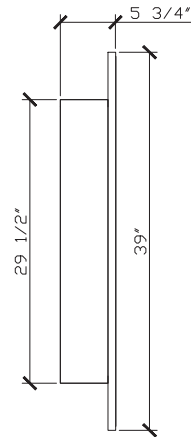

Blossom

60 INCH TRIPLE MIRRORED CABINET
BLO016-60-PONY

Side View