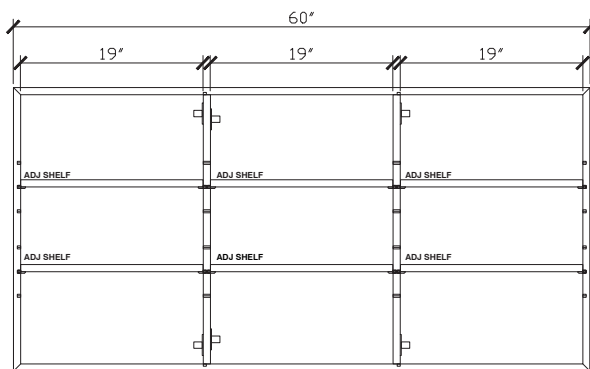

Published 30/05/2023

Blossom

60 INCH TRIPLE MIRRORED CABINET
BLO016-60-PONY

Standard Size

Width (inch)	60"
Depth (inch)	5 3/4"
Height (inch)	39"
Number of doors	3
Adjustable shelves	6

Specifications

Recommended Use	Domestic, Hotel & Commercial
Mirror Trim Material	American Oak veneer
Mirror Frame Material	Handcrafted mitred frame in American Oak veneer with 2 Pack Polyurethane on High Moisture Resistant MDF
Door Design	Soft close doors with Blum hinges
Mirror Material	Copper free mirror
Mirror trim & Mirrored cabinet Finish	Pony Oak
Fixing	Bolted / Screwed to Wall by a Licensed Trades Person (not included) Please refer to the Installation instructions. Document on the Website for more information.
Designed in	Australia
Manufactured in	Vietnam

Internal Front View

Internal Side View

Internal Top View