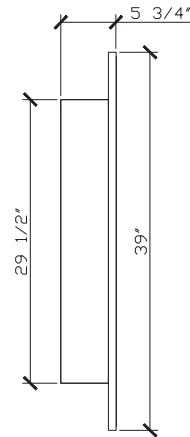

High quality moisture resistant
American Oak veneer.

Side View