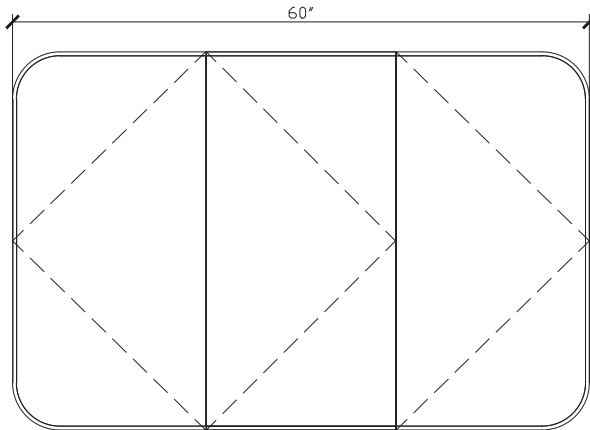

Blonde Oak (American Oak)
Mirrored Cabinet

Blossom

60 INCH TRIPLE MIRRORED CABINET
BLO016-60-BLONDE

Front View