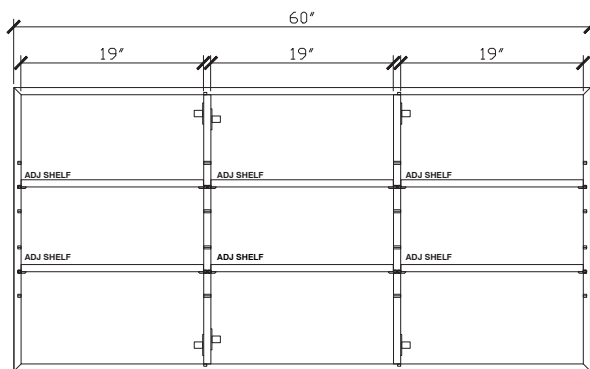

Published 29/05/2023

Blossom

60 INCH TRIPLE MIRRORED CABINET
BLO016-60-BLONDE

Standard Size

Width (inch)	60"
Depth (inch)	5 3/4"
Height (inch)	39"
Number of doors	3
Adjustable shelves	6

Specifications

Recommended Use	Domestic, Hotel & Commercial
Mirror Trim Material	American Oak veneer
Mirror Frame Material	Handcrafted mitred frame in American Oak veneer with 2 Pack Polyurethane on High Moisture Resistant MDF
Door Design	Soft close doors with Blum hinges
Mirror Material	Copper free mirror
Mirror trim & Mirrored cabinet Finish	Blonde Oak
Fixing	Bolted / Screwed to Wall by a Licensed Trades Person (not included) Please refer to the Installation instructions. Document on the Website for more information.
Designed in	Australia
Manufactured in	Vietnam

Internal Front View

Internal Side View

Internal Top View