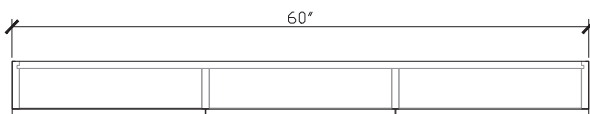

Published 29/05/2023

Blossom

60 INCH TRIPLE MIRRORED CABINET
BLO016-60-BLONDE

Standard Size

Width (inch)	60"
Depth (inch)	5 3/4"
Height (inch)	39"
Number of doors	3
Adjustable shelves	6

Specifications

Recommended Use	Domestic, Hotel & Commercial
Mirror Trim Material	American Oak veneer
Mirror Frame Material	Handcrafted mitred frame in American Oak veneer with 2 Pack Polyurethane on High Moisture Resistant MDF
Door Design	Soft close doors with Blum hinges
Mirror Material	Copper free mirror
Mirror trim & Mirrored cabinet Finish	Blonde Oak
Fixing	Bolted / Screwed to Wall by a Licensed Trades Person (not included) Please refer to the Installation instructions. Document on the Website for more information.
Designed in	Australia
Manufactured in	Vietnam

Internal Front View

Internal Side View

Internal Top View