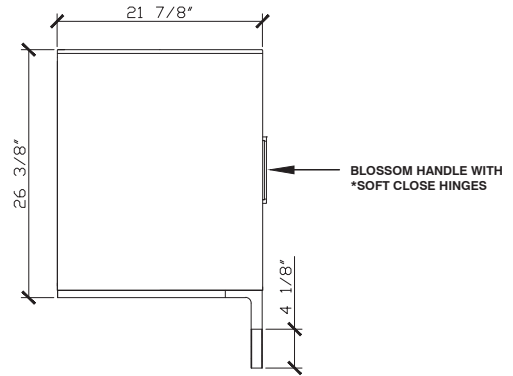

Published 30/05/2023

Blossom

36 INCH VANITY UNIT
BLO013-36-BLONDE

Standard Size

Width (inch)	36"
Depth (inch)	21 7/8"
Height (inch)	34"
Number of doors	2
Sinks	1

Specifications

Recommended Use	Domestic, Hotel & Commercial
Vanity Cabinet Material	American Oak solid and veneer
Vanity Frame Material	Handcrafted mitrered frame in American Oak veneer with 2 Pack Polyurethane on High Moisture Resistant MDF
Door Design	Soft close doors with Blum hinges
Benchtop Material	Glacier Quartz
Handles Material	Glacier Quartz
Vanity Finish	Blonde Oak
Fixing	Bolted / Screwed to Wall by a Licensed Trades Person (not included) Please refer to the Installation instructions. Document on the Website for more information.
Designed in	Australia
Manufactured in	Vietnam

Front View

**DOORS WITH
INTERNAL FIXED SHELF

Side View

Internal Front View

Internal Side View

Detail (bench top) Front View

Blossom

36 INCH VANITY UNIT
BLO013-36-BLONDE