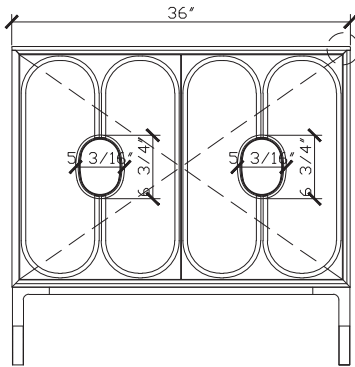

Published 30/05/2023

Blossom

36 INCH VANITY UNIT
BLO013-36-BLONDE

Standard Size

Width (inch)	36"
Depth (inch)	21 7/8"
Height (inch)	34"
Number of doors	2
Sinks	1

Specifications

Recommended Use	Domestic, Hotel & Commercial
Vanity Cabinet Material	American Oak solid and veneer
Vanity Frame Material	Handcrafted mitrered frame in American Oak veneer with 2 Pack Polyurethane on High Moisture Resistant MDF
Door Design	Soft close doors with Blum hinges
Benchtop Material	Glacier Quartz
Handles Material	Glacier Quartz
Vanity Finish	Blonde Oak
Fixing	Bolted / Screwed to Wall by a Licensed Trades Person (not included) Please refer to the Installation instructions. Document on the Website for more information.
Designed in	Australia
Manufactured in	Vietnam

Front View

**DOORS WITH
INTERNAL FIXED SHELF

Side View

Internal Front View

Internal Side View

Detail (bench top) Front View

Blossom

36 INCH VANITY UNIT
BLO013-36-BLONDE