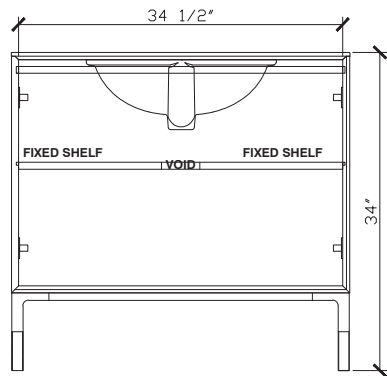

Published 30/05/2023

Blossom

36 INCH VANITY UNIT
BLO013-36-BLONDE

Standard Size

Width (inch)	36"
Depth (inch)	21 7/8"
Height (inch)	34"
Number of doors	2
Sinks	1

Specifications

Recommended Use	Domestic, Hotel & Commercial
Vanity Cabinet Material	American Oak solid and veneer
Vanity Frame Material	Handcrafted mitrered frame in American Oak veneer with 2 Pack Polyurethane on High Moisture Resistant MDF
Door Design	Soft close doors with Blum hinges
Benchtop Material	Glacier Quartz
Handles Material	Glacier Quartz
Vanity Finish	Blonde Oak
Fixing	Bolted / Screwed to Wall by a Licensed Trades Person (not included) Please refer to the Installation instructions. Document on the Website for more information.
Designed in	Australia
Manufactured in	Vietnam

Front View

**DOORS WITH
INTERNAL FIXED SHELF

Side View

Internal Front View

Internal Side View

Detail (bench top) Front View

Blossom

36 INCH VANITY UNIT
BLO013-36-BLONDE