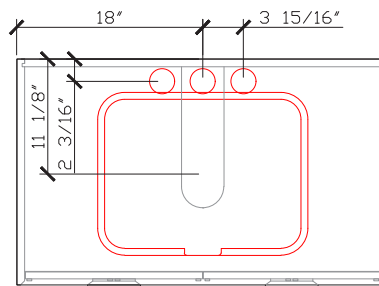

Published 30/05/2023

Blossom

36 INCH VANITY UNIT
BLO013-36-BLONDE

Standard Size

Width (inch)	36"
Depth (inch)	21 7/8"
Height (inch)	34"
Number of doors	2
Sinks	1

Specifications

Recommended Use	Domestic, Hotel & Commercial
Vanity Cabinet Material	American Oak solid and veneer
Vanity Frame Material	Handcrafted mitrered frame in American Oak veneer with 2 Pack Polyurethane on High Moisture Resistant MDF
Door Design	Soft close doors with Blum hinges
Benchtop Material	Glacier Quartz
Handles Material	Glacier Quartz
Vanity Finish	Blonde Oak
Fixing	Bolted / Screwed to Wall by a Licensed Trades Person (not included) Please refer to the Installation instructions. Document on the Website for more information.
Designed in	Australia
Manufactured in	Vietnam

Front View

**DOORS WITH
INTERNAL FIXED SHELF

Side View

Internal Front View

Internal Side View

Detail (bench top) Front View

Blossom

36 INCH VANITY UNIT
BLO013-36-BLONDE

Waste and taphole cutout -

Sink: Kohler caxton rectangle 20-1/4" rectangular undermount bathroom sink K-20000-0 - Sold Separately

Faucet: Dornbracht Vaia Three-hole basin mixer with pop-up waste 20 713 809-08 - Platinum - Sold Separately

Centre sink **only**

Waste Cutout Top View

Basin Top View