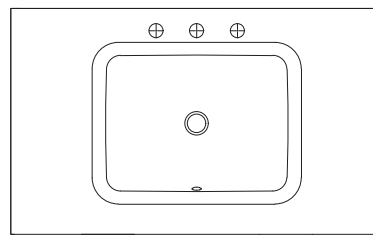

Published 30/05/2023

Blossom

36 INCH VANITY UNIT
BLO013-36-BLONDE

Standard Size

Width (inch)	36"
Depth (inch)	21 7/8"
Height (inch)	34"
Number of doors	2
Sinks	1

Specifications

Recommended Use	Domestic, Hotel & Commercial
Vanity Cabinet Material	American Oak solid and veneer
Vanity Frame Material	Handcrafted mitrered frame in American Oak veneer with 2 Pack Polyurethane on High Moisture Resistant MDF
Door Design	Soft close doors with Blum hinges
Benchtop Material	Glacier Quartz
Handles Material	Glacier Quartz
Vanity Finish	Blonde Oak
Fixing	Bolted / Screwed to Wall by a Licensed Trades Person (not included) Please refer to the Installation instructions. Document on the Website for more information.
Designed in	Australia
Manufactured in	Vietnam

Front View

**DOORS WITH
INTERNAL FIXED SHELF

Side View

Internal Front View

Internal Side View

Detail (bench top) Front View

Blossom

36 INCH VANITY UNIT
BLO013-36-BLONDE

Waste and taphole cutout -

Sink: Kohler caxton rectangle 20-1/4" rectangular undermount bathroom sink K-20000-0 - Sold Separately

Faucet: Dornbracht Vaia Three-hole basin mixer with pop-up waste 20 713 809-08 - Platinum - Sold Separately

Centre sink **only**

Waste Cutout Top View

Basin Top View