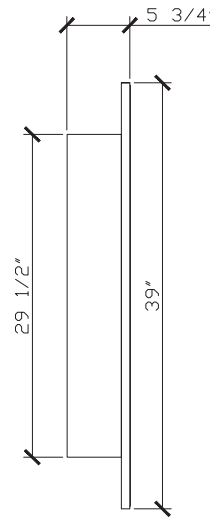

Published 29/05/2023

Ballerina

19 INCH MIRRORED CABINET
BAL017-19-POLAR

Standard Size

Width (inch)	19"
Depth (inch)	5 3/4"
Height (inch)	39"
Number of doors	1
Adjustable shelves	2

Specifications

Recommended Use	Domestic, Hotel & Commercial
Mirror Trim Material	American Oak veneer
Mirror Frame Material	Handcrafted mitred frame in American Oak veneer with 2 Pack Polyurethane on High Moisture Resistant MDF
Door Design	Soft close doors with Blum hinges
Mirror Material	Copper free mirror
Mirror trim & Mirrored cabinet Finish	Polar Oak
Fixing	Bolted / Screwed to Wall by a Licensed Trades Person (not included) Please refer to the Installation instructions. Document on the Website for more information.
Designed in	Australia
Manufactured in	Vietnam

Finishes -

Polar Oak (American Oak)
Mirrored Cabinet

High quality moisture resistant
American Oak veneer.

Ballerina

19 INCH MIRRORED CABINET
BAL017-19-POLAR

Front View

Side View

Top View

Internal Front View

Internal Side View

Internal Top View