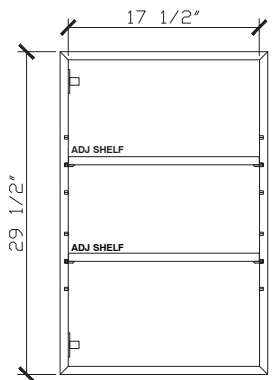

Published 29/05/2023

Ballerina

19 INCH MIRRORED CABINET
BAL017-19-POLAR

Standard Size

Width (inch)	19"
Depth (inch)	5 3/4"
Height (inch)	39"
Number of doors	1
Adjustable shelves	2

Specifications

Recommended Use	Domestic, Hotel & Commercial
Mirror Trim Material	American Oak veneer
Mirror Frame Material	Handcrafted mitred frame in American Oak veneer with 2 Pack Polyurethane on High Moisture Resistant MDF
Door Design	Soft close doors with Blum hinges
Mirror Material	Copper free mirror
Mirror trim & Mirrored cabinet Finish	Polar Oak
Fixing	Bolted / Screwed to Wall by a Licensed Trades Person (not included) Please refer to the Installation instructions. Document on the Website for more information.
Designed in	Australia
Manufactured in	Vietnam

Internal Front View

Internal Side View

Internal Top View