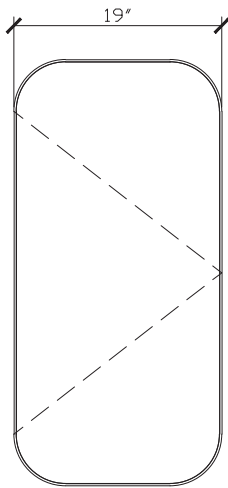

Published 29/05/2023

Ballerina

19 INCH MIRRORED CABINET
BAL017-19-POLAR

Standard Size

Width (inch)	19"
Depth (inch)	5 3/4"
Height (inch)	39"
Number of doors	1
Adjustable shelves	2

Specifications

Recommended Use	Domestic, Hotel & Commercial
Mirror Trim Material	American Oak veneer
Mirror Frame Material	Handcrafted mitred frame in American Oak veneer with 2 Pack Polyurethane on High Moisture Resistant MDF
Door Design	Soft close doors with Blum hinges
Mirror Material	Copper free mirror
Mirror trim & Mirrored cabinet Finish	Polar Oak
Fixing	Bolted / Screwed to Wall by a Licensed Trades Person (not included) Please refer to the Installation instructions. Document on the Website for more information.
Designed in	Australia
Manufactured in	Vietnam

Finishes -

Polar Oak (American Oak)
Mirrored Cabinet

High quality moisture resistant
American Oak veneer.

Ballerina

19 INCH MIRRORED CABINET
BAL017-19-POLAR

Front View

Side View

Top View

Internal Front View

Internal Side View

Internal Top View