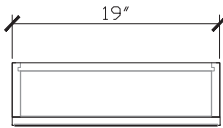

Ballerina

19 INCH MIRRORED CABINET
BAL017-19-POLAR

Top View