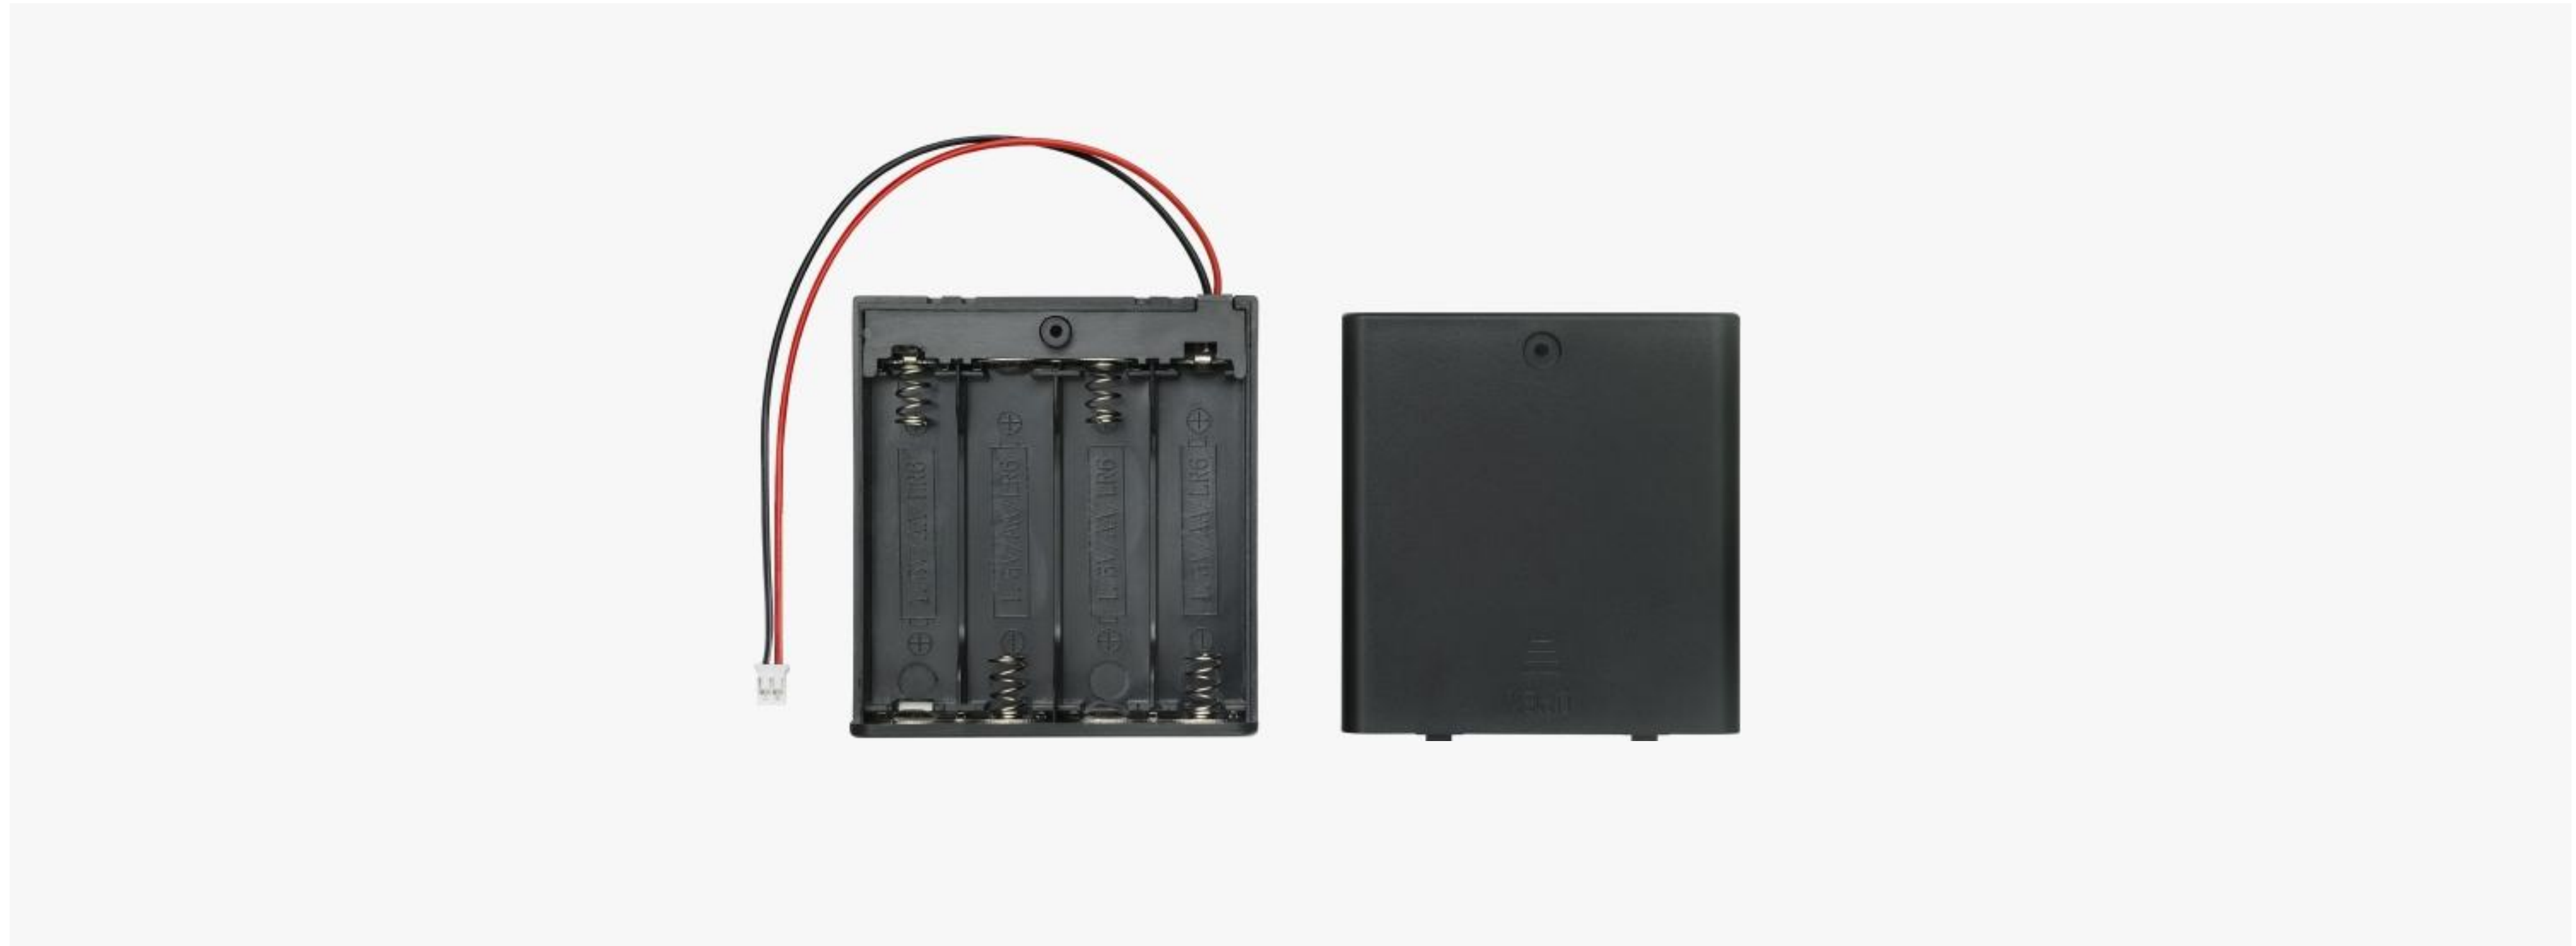

## Battery Case with PH2.0 Connector

### Product Specifications

Product ID	Battery Type	Size (mm)	Cable Length (cm)	Connector Model	Cells	Case Material	Color
IA003	AA	70x65x19	15	PH2.0	Four Cells in Series	Plastic	Black
IA004	AAA	63x49x16	15	PH2.0	Four Cells in Series	Plastic	Black

### Product Feature

- Four AA/AAA batteries are connected in series
- External power supply / battery box with a PH2.0 connector
- Includes battery holder case box with cover and ON / OFF switch and connector (Batteries are not included)

## 电池盒 (4节串联)