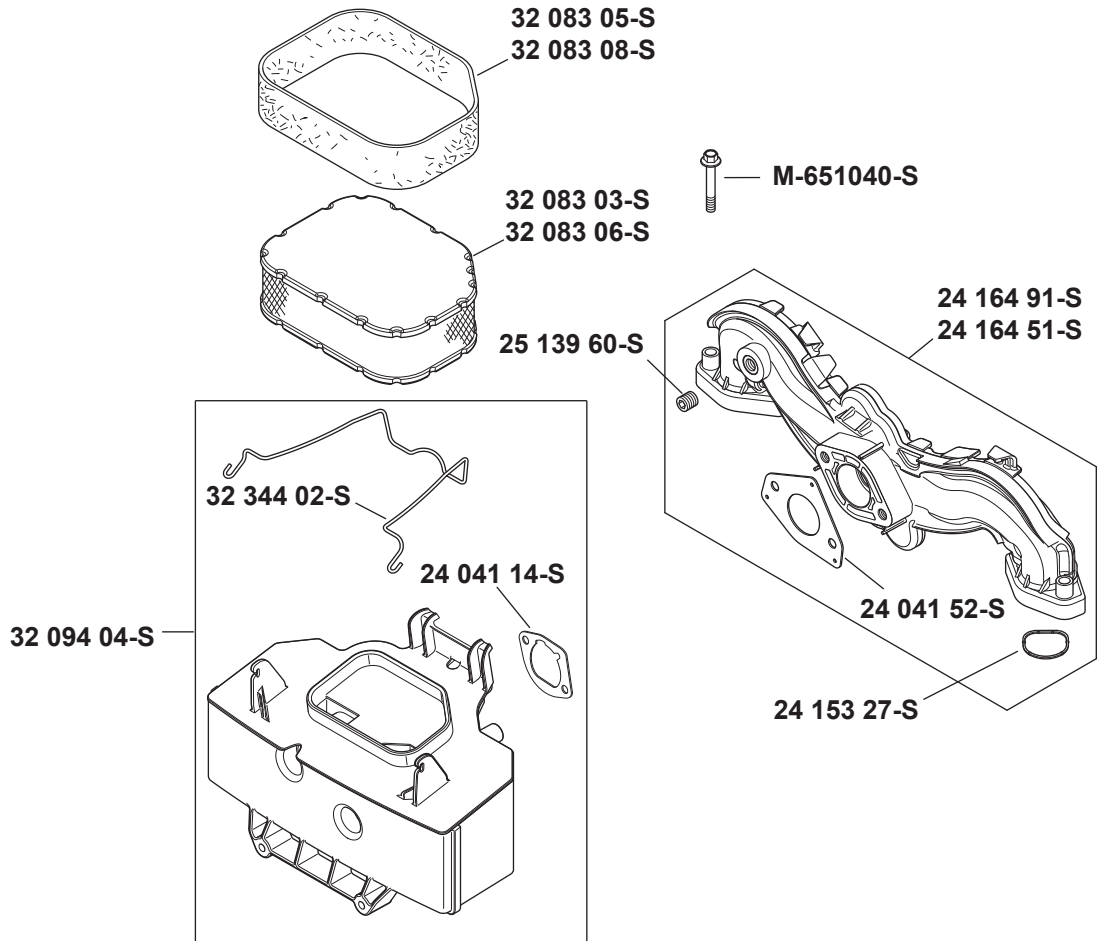

AIR INTAKE/FILTRATION