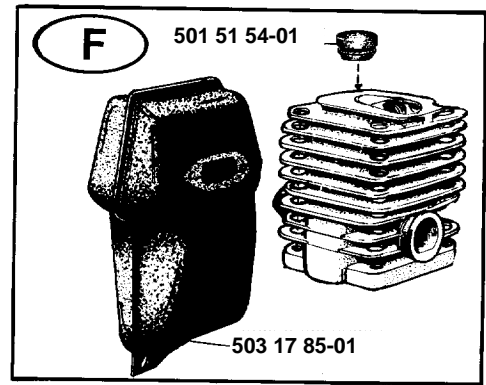

Reservdelar

Jonsered SUPER 920

HS-219-B

SUPER Jonsered 920

- 503 08 39-01
- 501 81 50-01
- 501 77 48-01
- 503 10 85-01

CAUTION! **ATTENTION!**
For safe operation follow all safety precautions in Owner's manual. **Chaineuse can be dangerous! Les tondeuses peuvent être dangereuses!**