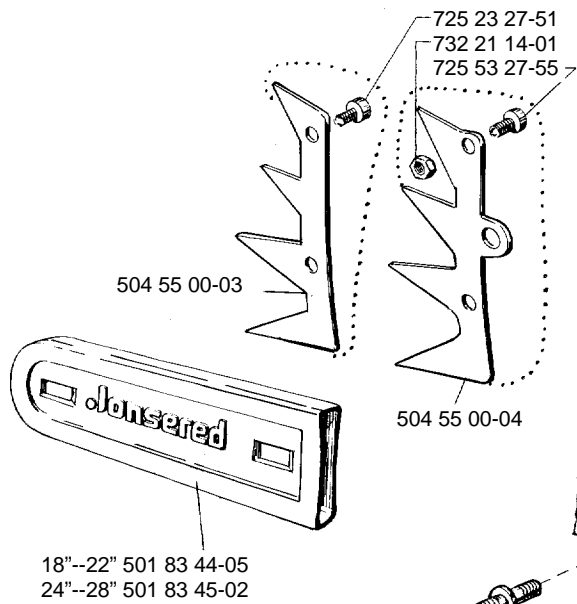

Reservdelar

Jonsered SUPER 920

HS-219-B

SUPER Jonsered 920

- 503 08 39-01
- 501 81 50-01
- 501 77 48-01
- 503 10 85-01

CAUTION! **ATTENTION!**
For safe operation follow all safety precautions in Owner's manual. **Chaineuse can be dangerous! Les tondeuses peuvent être dangereuses!**