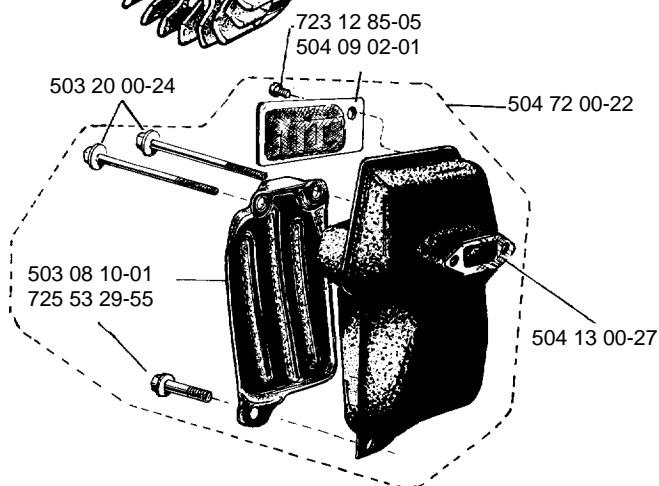

Reservdelar

Jonsered SUPER 920

HS-219-B

SUPER Jonsered 920

- 503 08 39-01
- 501 81 50-01
- 501 77 48-01
- 503 10 85-01

CAUTION! **ATTENTION!**
For safe operation follow all safety precautions in Owner's manual. **Chaineuse can be dangerous! Les tondeuses peuvent être dangereuses!**