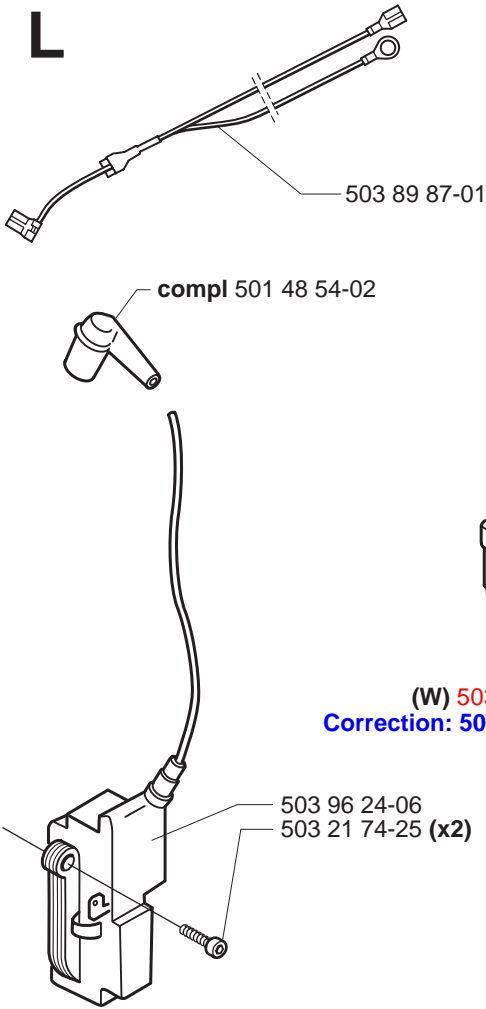

D *compl 537 15 73-02

C *compl 537 01 01-02

E *compl 537 15 68-01

F *compl 503 91 76-01 (EU)

**compl 503 91 75-01 (FF)

G

H

J***compl 503 92 30-72****K**

L

Heated carburettor

(W) 503 93 05-02
Correction: 503 93 05-01

M

*compl 537 00 97-01

(x4) 503 20 34-19

N

*compl 503 28 16-15 Walbro HDA 174