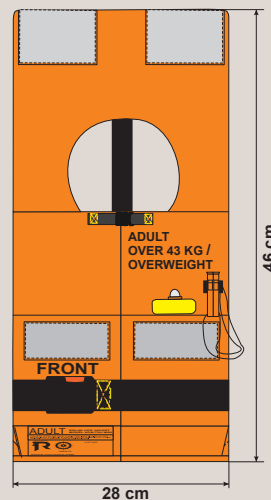

Adult size to be worn by persons over 43 kilos and with a chest girth up to 1750 mm.

Regatta Kon-Tiki Mini has a Patented design: Patent no: NO 20120313.

Lifejacket measurements

Storage measurements

(folded one and one)	Adult	Child	Baby
Weight pr. jacket	500 gr	450 gr	300 gr
Length	28 cm	27 cm	24 cm
Width	28 cm	26 cm	24 cm
Height	14 cm	14 cm	10 cm

Transport measurements

	Adult	Child	Baby
Dimension per box	80x60x31cm	Same size	Same size
Volume per box	148 dm ³	148 dm ³	148 dm ³
Weight per box	6500 gr	6000 gr	6600 gr
Lifejackets per box	10 pcs	10 pcs	15 pcs

Technical specifications

Buoyancy: Adult: 94N
Child: 84N
Baby: 70N

Size: Adult: 43 kg and more
Child: 15-43 kg
Baby: Up to 15 kg

Colour: Orange or Fluorescent yellow (Crew)

Approval:

Tested by Sintef and approved by Polish Register of Shipping, according to IMO LSA Code (Res MSC.48(66)), section 2.2 as amended through res. MSC.207(80) and 96/98/EC and MSC 81(70) MSC 200(81) and MSC 200(80) compliant

Notified Body No.: 0575/15

Lifejacket measurements adult

Dimensions folded

Lifejacket measurements child

Dimensions folded