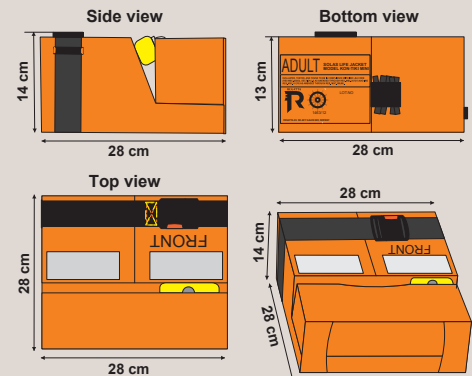

Adult size to be worn by persons over 43 kilos and with a chest girth up to 1750 mm.

Regatta Kon-Tiki Mini has a Patented design: Patent no: NO 20120313.

Lifejacket measurements

Storage measurements

(folded one and one)	Adult	Child	Baby
Weight pr. jacket	500 gr	450 gr	300 gr
Length	28 cm	27 cm	24 cm
Width	28 cm	26 cm	24 cm
Height	14 cm	14 cm	10 cm

Transport measurements

	Adult	Child	Baby
Dimension per box	80x60x31cm	Same size	Same size
Volume per box	148 dm ³	148 dm ³	148 dm ³
Weight per box	6500 gr	6000 gr	6600 gr
Lifejackets per box	10 pcs	10 pcs	15 pcs

Technical specifications

Buoyancy: Adult: 94N
Child: 84N
Baby: 70N

Size: Adult: 43 kg and more
Child: 15-43 kg
Baby: Up to 15 kg

Colour: Orange or Fluorescent yellow (Crew)

Approval:

Tested by Sintef and approved by Polish Register of Shipping, according to IMO LSA Code (Res MSC.48(66)), section 2.2 as amended through res. MSC.207(80) and 96/98/EC and MSC 81(70) MSC 200(81) and MSC 200(80) compliant

Notified Body No.: 0575/15

Lifejacket measurements adult

Dimensions folded

Lifejacket measurements child

Dimensions folded