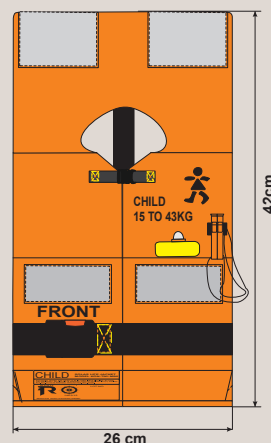

Adult size to be worn by persons over 43 kilos and with a chest girth up to 1750 mm.

Regatta Kon-Tiki Mini has a Patented design: Patent no: NO 20120313.

Lifejacket measurements

Storage measurements

(folded one and one)	Adult	Child	Baby
Weight pr. jacket	500 gr	450 gr	300 gr
Length	28 cm	27 cm	24 cm
Width	28 cm	26 cm	24 cm
Height	14 cm	14 cm	10 cm

Transport measurements

	Adult	Child	Baby
Dimension per box	80x60x31cm	Same size	Same size
Volume per box	148 dm ³	148 dm ³	148 dm ³
Weight per box	6500 gr	6000 gr	6600 gr
Lifejackets per box	10 pcs	10 pcs	15 pcs

Technical specifications

Buoyancy: Adult: 94N
Child: 84N
Baby: 70N

Size: Adult: 43 kg and more
Child: 15-43 kg
Baby: Up to 15 kg

Colour: Orange or Fluorescent yellow (Crew)

Approval:

Tested by Sintef and approved by Polish Register of Shipping, according to IMO LSA Code (Res MSC.48(66)), section 2.2 as amended through res. MSC.207(80) and 96/98/EC and MSC 81(70) MSC 200(81) and MSC 200(80) compliant

Notified Body No.: 0575/15

Lifejacket measurements adult

Dimensions folded

Lifejacket measurements child

Dimensions folded