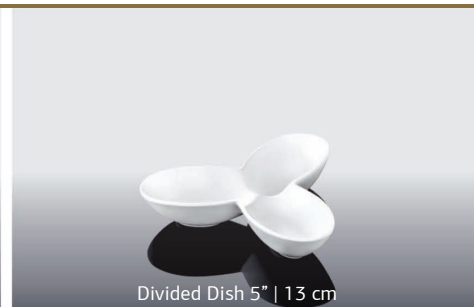

Divided Dish 5" | 13 cm

WL-992599/A
Inner box: 6 pcs
Outer carton: 72 pcs