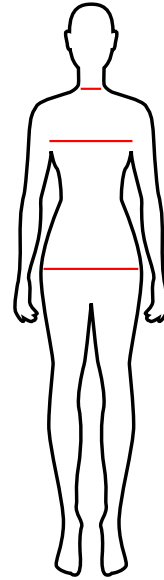

UOMO / MEN

LIOD		XS	S	M	L	XL	XXL	3XL
MAGLIA SHIRT	Taglia / Size	36	38	39/40	41/42	43/44	45/46	48
	Torace / Chest (cm)	82/87	88/93	94/100	101/108	109/117	118/127	128/136
LIOD		S	M	L	XL	XXL	3XL	
MAGLIA BICOLORE TWO TONE SHIRT	Taglia / Size	36	38	39/40	41/42	43/44		
	Torace / Chest (cm)	90/96	97/103	104/111	112/119	120/128		
LIOD		XS	S	M	L	XL	XXL	3XL
PANTALONE TROUSERS	Taglia / Size	44	46	48/50	52/54	56/58	60/62	oltre/more
	Fianco/Hips (cm)	81/86	87/94	95/101	102/108	109/115	116/122	123/129
LIOD		XS	S	M	L	XL	XXL	3XL
LEGGINGS	Taglia/Size		44/46	48/50	52/54			
	Underwear	1	2	3	4			
LIOD		XS	S	M	L	XL	XXL	3XL
SLIP - BOXER UNDERPANTS	Underwear	2	3	4	5	6	7	8