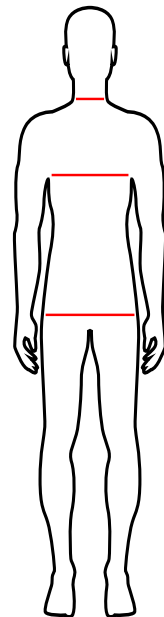

UOMO / MEN

LIOD		XS	S	M	L	XL	XXL	3XL
MAGLIA SHIRT	Taglia / Size	36	38	39/40	41/42	43/44	45/46	48
	Torace / Chest (cm)	82/87	88/93	94/100	101/108	109/117	118/127	128/136
LIOD		S	M	L	XL	XXL	3XL	
MAGLIA BICOLORE TWO TONE SHIRT	Taglia / Size	36	38	39/40	41/42	43/44		
	Torace / Chest (cm)	90/96	97/103	104/111	112/119	120/128		
LIOD		XS	S	M	L	XL	XXL	3XL
PANTALONE TROUSERS	Taglia / Size	44	46	48/50	52/54	56/58	60/62	oltre/more
	Fianco/Hips (cm)	81/86	87/94	95/101	102/108	109/115	116/122	123/129
LIOD		XS	S	M	L	XL	XXL	3XL
LEGGINGS	Taglia/Size		44/46	48/50	52/54			
	Underwear	1	2	3	4			
LIOD		XS	S	M	L	XL	XXL	3XL
SLIP - BOXER UNDERPANTS	Underwear	2	3	4	5	6	7	8