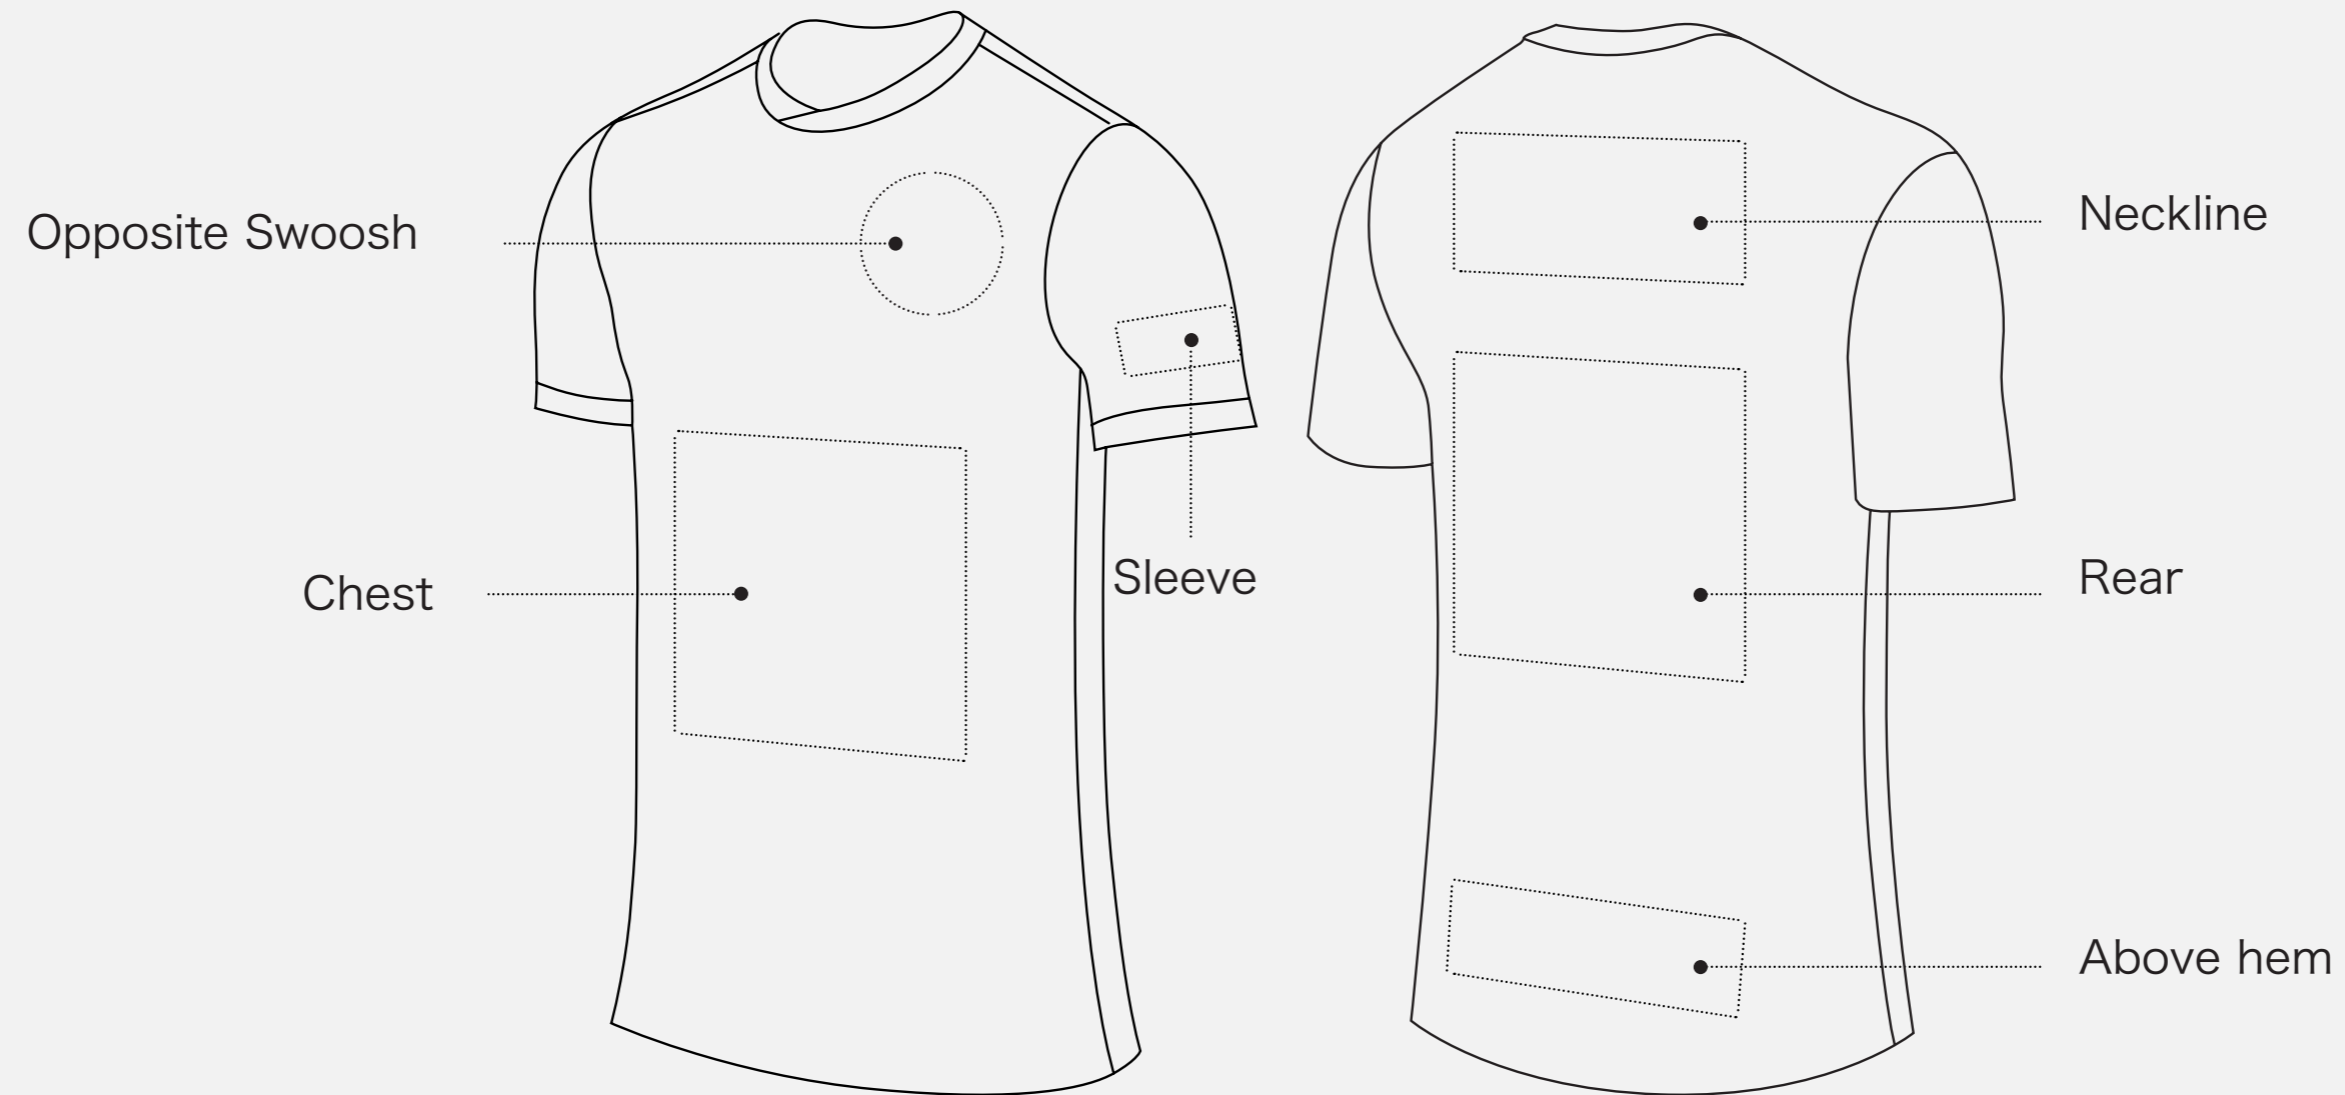

OPTIONS

PRODUCT
CATALOGUE

TEAM HOCKEY POLO

Product Features:

- Fold-over collar with a two-button placket delivers timeless style.
- Performance fit and construction with full mesh back for maximum breathability.
- Standard fit for a relaxed, easy feel.