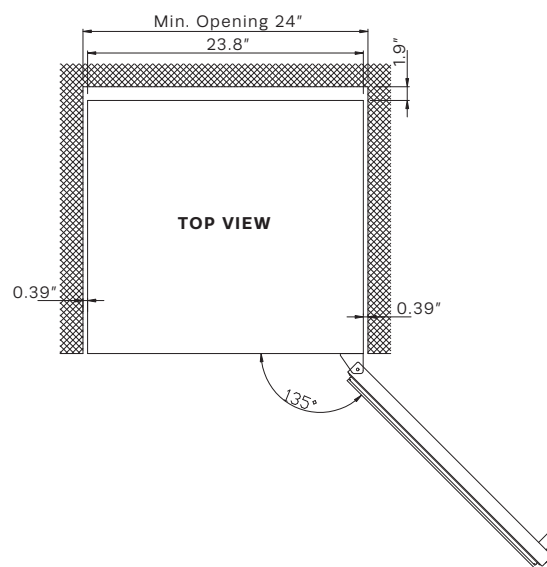

BENEFITS

Model #	SBC057D1BSS
Capacity - Wine Compartment	6 bottles*
Capacity - Beverage Compartment	138-12oz cans
Volume	5.7 cu. ft.
Temperature Range	37F - 64F (3C-18C)
Noise	42 db
Door Frame	304 grade stainless steel and glass
Cabinet	Black matte textured steel
Interior Finish	Black
Door Style	Single door, field reversible
Door Glass	Dual pane glass
Shelving Wine	Wave storage
Shelving Beverage	3-glass shelves with spotless steel trim
Controls	Digital capacitive touch
Lighting	Azul blue LED, 2 intensity options
Door Open Alarm	Yes, after 5 minutes
Temperature Control	Yes
Active Cooling	Yes

PRODUCT SPECIFICATIONS

UPC 067638023061

Unit Dimensions

Width 23.8" in.

Min. Height 34.4" in.

Depth 23.7" in.

(DOES NOT INCLUDE HANDLE)

Installation

Gross Weight: 130lbs.

Built in under counter or free standing

Refrigerator: R600

Size: Min 24" wide opening required

AC Power

155V, 60Hz at MAX 1.5A

Power cord length: 6.5 ft.

Platinum Warranty

2 year parts and labor coverage

*based on standard 750ml Bordeaux style bottle