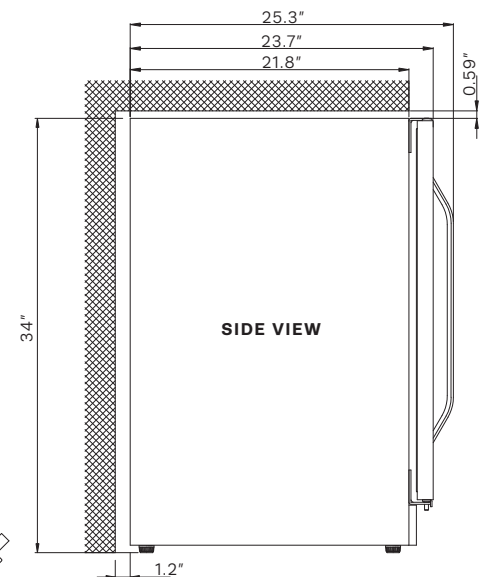

BENEFITS

Model #	SBC057D1BSS
Capacity - Wine Compartment	6 bottles*
Capacity - Beverage Compartment	138-12oz cans
Volume	5.7 cu. ft.
Temperature Range	37F - 64F (3C-18C)
Noise	42 db
Door Frame	304 grade stainless steel and glass
Cabinet	Black matte textured steel
Interior Finish	Black
Door Style	Single door, field reversible
Door Glass	Dual pane glass
Shelving Wine	Wave storage
Shelving Beverage	3-glass shelves with spotless steel trim
Controls	Digital capacitive touch
Lighting	Azul blue LED, 2 intensity options
Door Open Alarm	Yes, after 5 minutes
Temperature Control	Yes
Active Cooling	Yes

PRODUCT SPECIFICATIONS

UPC 067638023061

Unit Dimensions

Width 23.8" in.

Min. Height 34.4" in.

Depth 23.7" in.

(DOES NOT INCLUDE HANDLE)

Installation

Gross Weight: 130lbs.

Built in under counter or free standing

Refrigerator: R600

Size: Min 24" wide opening required

AC Power

155V, 60Hz at MAX 1.5A

Power cord length: 6.5 ft.

Platinum Warranty

2 year parts and labor coverage

*based on standard 750ml Bordeaux style bottle