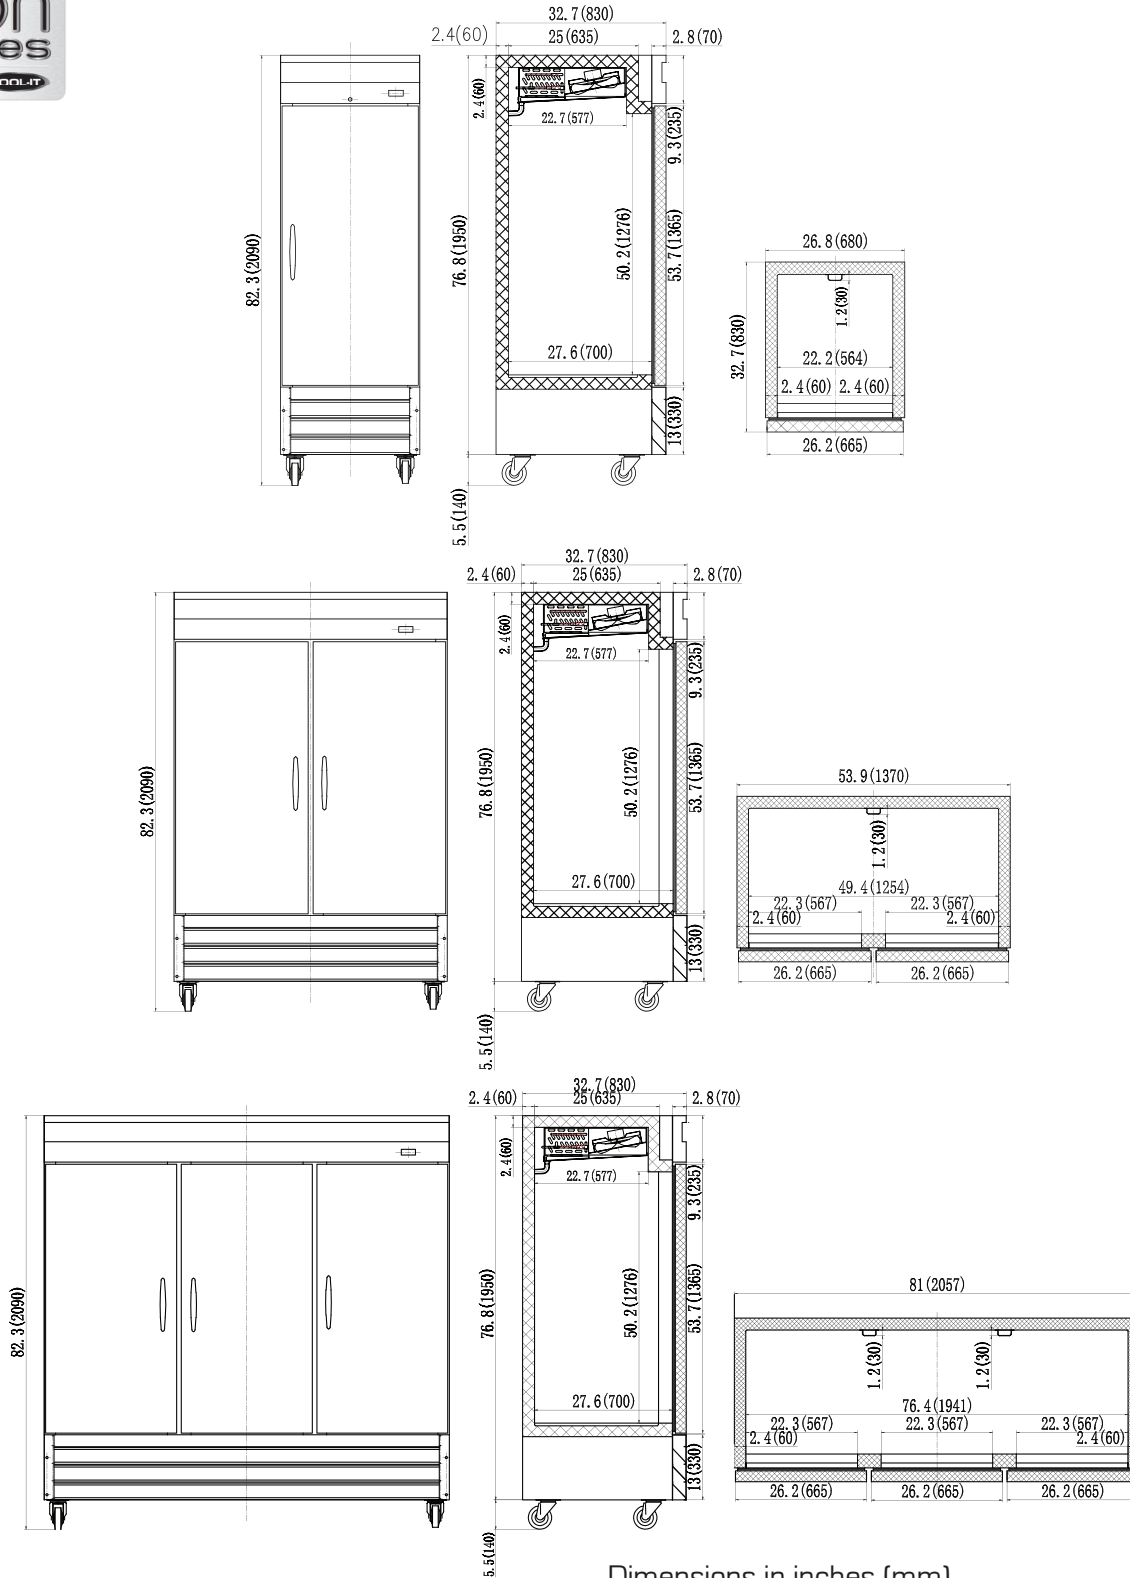

REACH-IN BOTTOM-MOUNT SERIES - FREEZERS

Dimensions in inches (mm)

CERTIFIED TO ANSI/NSF-7 STANDARDS

5659 Royalmount Ave.
Montreal, QC, Canada H4P 2P9
Telephone: 514.737.9701 / Toll Free: 888.275.4538
Fax: 514.342.3854 / Toll Free: 877.453.8832
sales@mvpgroupcorp.com / mvpgroupcorp.com

12000 Biscayne Blvd., Suite # 108
Miami, FL, United States 33181
Telephone: 786.600.4687 / Toll Free: 844.218.8477
Fax: 786.661.4100