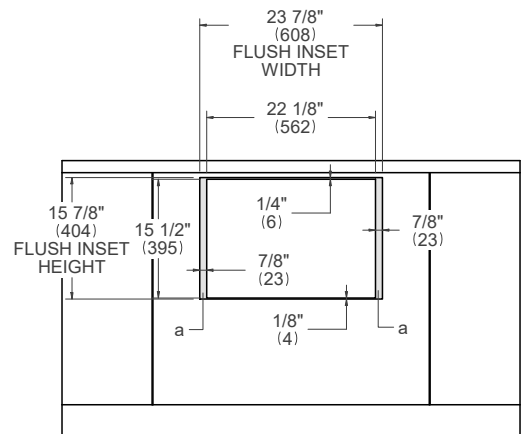

### PRODUCT DIMENSIONS

SIDE VIEW

FRONT VIEW

TOP VIEW

### ELECTRICAL CONNECTION

FRONT VIEW

For single ovens installed into a wall cabinet, the electrical junction box may be located above, below to the left or right of the unit within reach of the power cord. Placement within the opening may require additional cabinet depth.

### CUTOUT DIMENSIONS

SIDE VIEW

TOP VIEW

FRONT VIEW

(a) Visible Area – Match finish to outside cabinet panels

For installation of multiple products in combination, refer to the Design Guide at [us.bertazzoni.com](http://us.bertazzoni.com) or [ca.bertazzoni.com](http://ca.bertazzoni.com)