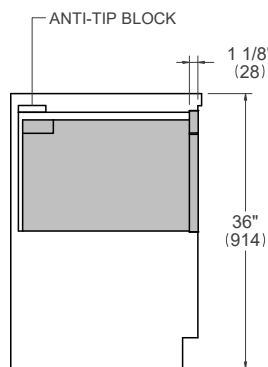

### PRODUCT DIMENSIONS

SIDE VIEW

FRONT VIEW

TOP VIEW

### ELECTRICAL CONNECTION

FRONT VIEW

For single ovens installed into a wall cabinet, the electrical junction box may be located above, below to the left or right of the unit within reach of the power cord. Placement within the opening may require additional cabinet depth.

### CUTOUT DIMENSIONS

SIDE VIEW

TOP VIEW

FRONT VIEW

(a) Visible Area – Match finish to outside cabinet panels

For installation of multiple products in combination, refer to the Design Guide at [us.bertazzoni.com](http://us.bertazzoni.com) or [ca.bertazzoni.com](http://ca.bertazzoni.com)