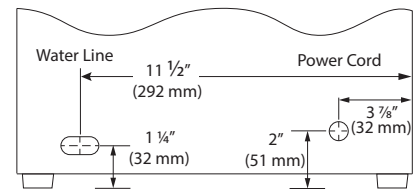

Back

Cabinet Cut-Out