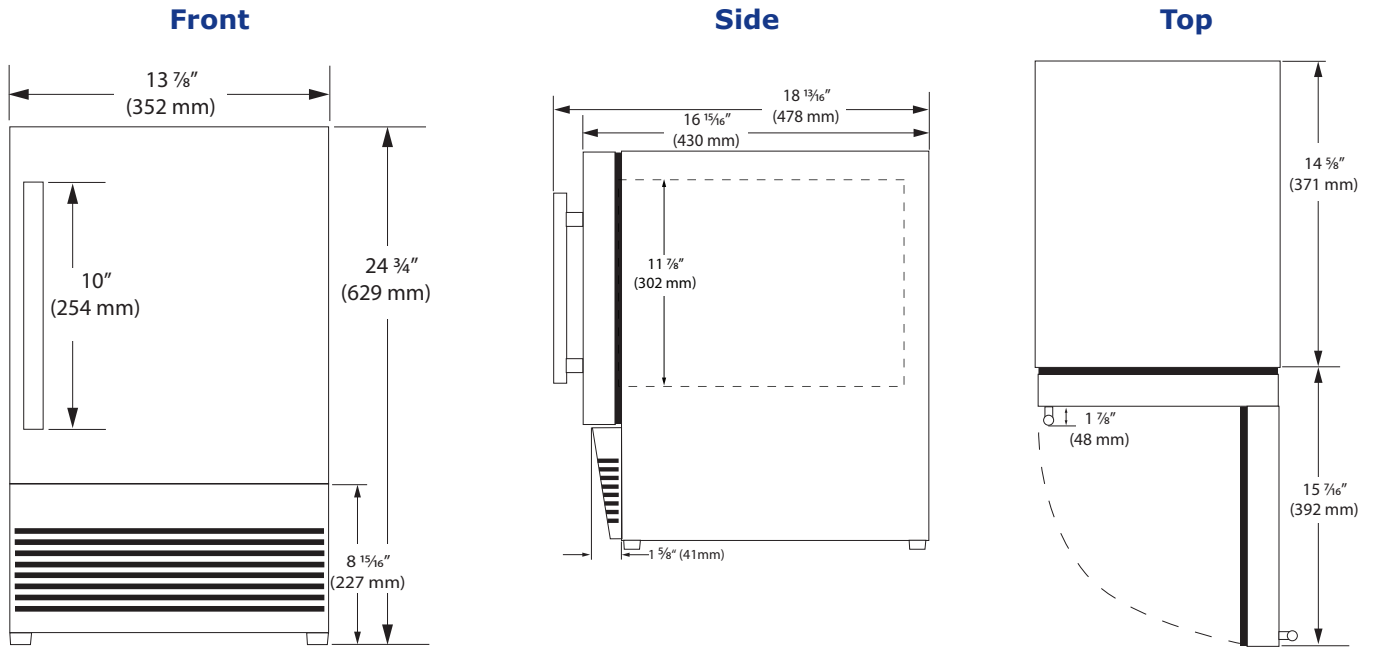

Stainless Solid

Black Solid

White Solid

Key Features

- Makes crescent shaped cubes approx. 1/2" W x 3/4" H x 2 1/4" L
- Produces up to 23 lb of ice per day
- Stores 12 lb of ice
- On / off switch
- White interior
- Stainless steel handle (7/8" diameter)
- Field reversible door is shipped right-hand hinged
- Built-in or freestanding
- No drain required

Model Details

| Model | Voltage/Hz | Door Swing | Finish | Shipping Weight |
|---------------|------------|------------------|-----------------|-----------------|
| UACR014-SS01A | 115 / 60 | Field Reversible | Stainless Solid | 59 lb |
| UACR014-BS01A | 115 / 60 | Field Reversible | Black Solid | 59 lb |
| UACR014-WS01A | 115 / 60 | Field Reversible | White Solid | 59 lb |

Specifications

| | |
|-----------------------------------|------------------|
| Model | ACR014 |
| Amps: Running | 2.5 |
| Control Type | On/Off Switch |
| Defrost Type | Manual |
| Dimensions: Product Depth | 22" / 559 mm |
| Dimensions: Product Height | 24 3/4" / 629 mm |
| Dimensions: Product Width | 13 7/8" / 352 mm |
| Energy Consumption: Avg. Per Year | N/A |
| ENERGY STAR | N/A |
| Ice Production Per Day | 23 lb |
| Product Weight: Max | 53 lb |
| Refrigerant Type | R600a |