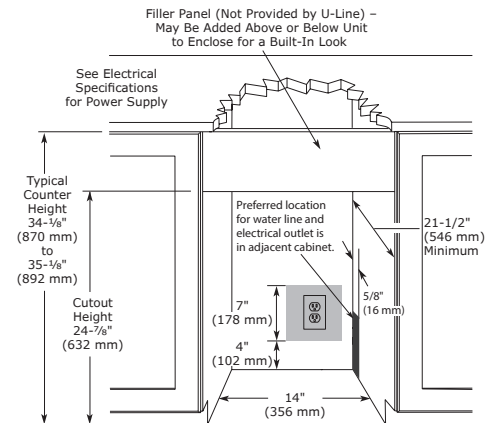

Warranty

- 1 Year (parts & labor) / 5 year sealed system (parts)
- + **Additional 1 Year (parts & labor) warranty at no cost with product registration**

See complete warranty for details

Installation Notes

- No additional clearance is needed for ventilation
- Do not obstruct front grille air flow

Please visit u-line.com to view this model's User Guide & Service Manual. All Specifications are subject to change without notice.

8900 North 55th Street • Milwaukee, Wisconsin 53223 USA • +1.414.354.0300 • sales@u-line.com • u-line.com