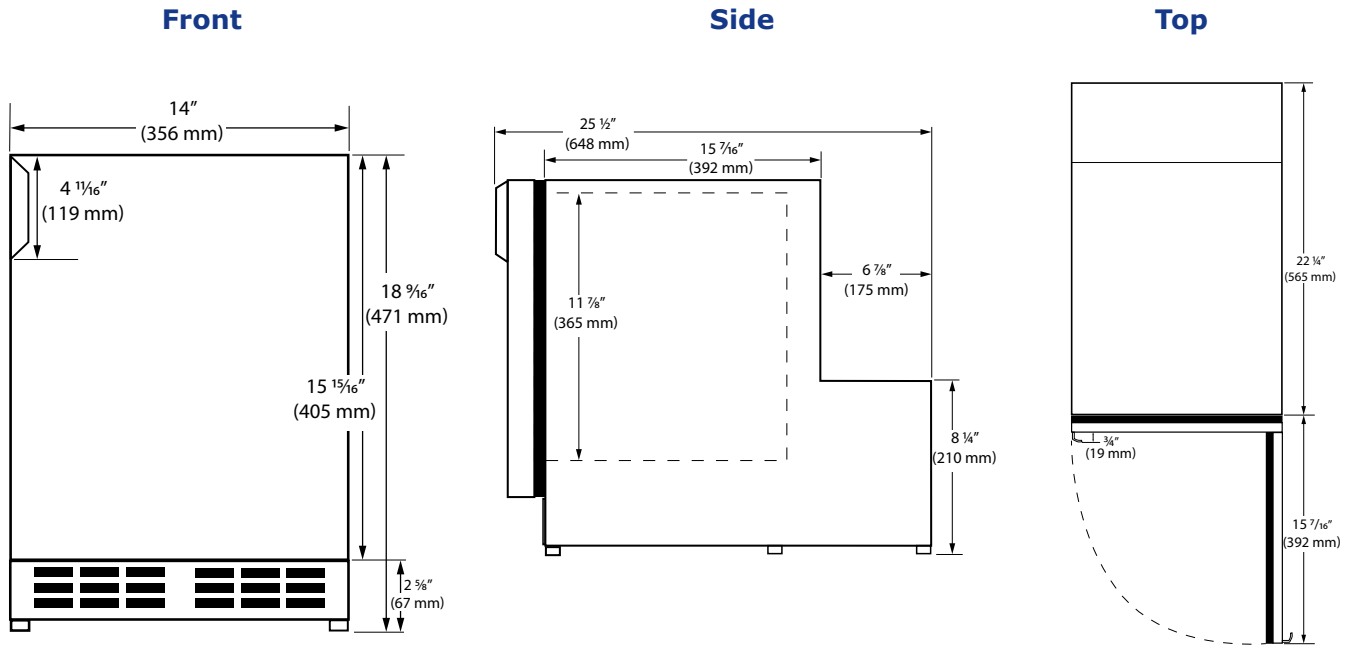

Stainless Solid

Black Solid

White Solid

Key Features

- Makes crescent shaped cubes approx. 1/2" W x 3/4" H x 2 1/4" L
- Produces up to 23 lb of ice per day
- Stores 12 lb of ice
- On / off switch
- White interior
- Stainless steel handle (7/8" diameter)
- Field reversible door is shipped right-hand hinged
- Built-in or freestanding
- No drain required

Model Details

Model	Voltage/Hz	Door Swing	Finish	Shipping Weight
UMCR114-SC02A	230 / 50	Field Reversible	Stainless Solid	65 lb (30 kg)
UMCR114-BC02A	230 / 50	Field Reversible	Black Solid	68 lb (31 kg)
UMCR114-WC02A	230 / 50	Field Reversible	White Solid	68 lb (31 kg)

Specifications

Model	MCR114
Amps: Running	1.2 amps
Amps: Max Start Up	6 amps
Ice Production Per Day	23 lb (10,4 kg)
Dimensions: Product Depth	25 1/2" (648 mm)
Dimensions: Product Height	18 9/16" (471 mm)
Dimensions: Product Width	14" (356 mm)
Energy Consumption: Avg. Per Year	TBD
Refrigerant Type	R600a
Energy Efficiency Class	TBD
Climate Class	TBD
Noise Emissions	TBD
Foam Blowing Agent	TBD