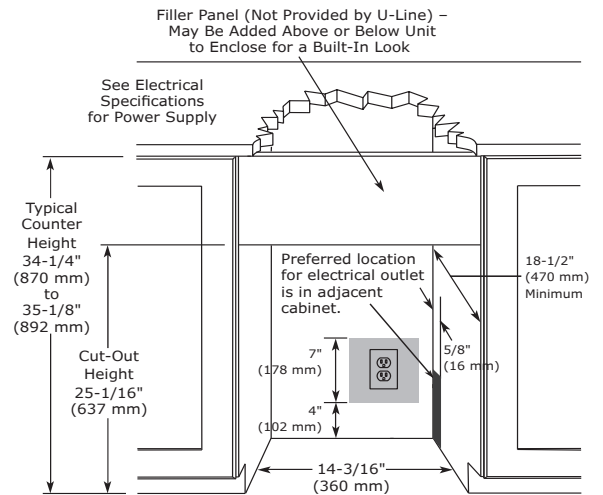

Cabinet Cut-Out

Installation Notes

- No additional clearance is needed for ventilation
- Do not obstruct front grille air flow

Warranty

- 1 Year (parts & labor) / 5 year sealed system (parts)
- + **Additional 1 Year (parts & labor) warranty at no cost with product registration**

See complete warranty for details

Please visit u-line.com to view this model's User Guide & Service Manual. All Specifications are subject to change without notice.

8900 North 55th Street • Milwaukee, Wisconsin 53223 USA • +1.414.354.0300 • sales@u-line.com • u-line.com