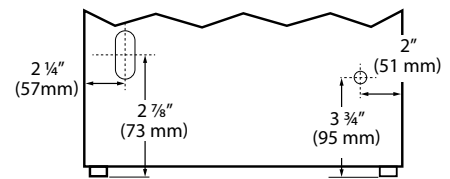

Specifications

Model	MCR114
Amps: Running	1.2 amps
Amps: Max Start Up	6 amps
Ice Production Per Day	23 lb (10,4 kg)
Dimensions: Product Depth	25 1/2" (648 mm)
Dimensions: Product Height	18 9/16" (471 mm)
Dimensions: Product Width	14" (356 mm)
Energy Consumption: Avg. Per Year	TBD
Refrigerant Type	R600a
Energy Efficiency Class	TBD
Climate Class	TBD
Noise Emissions	TBD
Foam Blowing Agent	TBD

Back

Cabinet Cut-Out

Installation Notes

- No additional clearance is needed for ventilation
- Do not obstruct front grille air flow

Warranty

- 1 Year (parts & labor) / 5 year sealed system (parts)
- + **Additional 1 Year (parts & labor) warranty at no cost with product registration**

See complete warranty for details

Please visit u-line.com to view this model's User Guide & Service Manual. All Specifications are subject to change without notice.

8900 North 55th Street • Milwaukee, Wisconsin 53223 USA • +1.414.354.0300 • sales@u-line.com • u-line.com