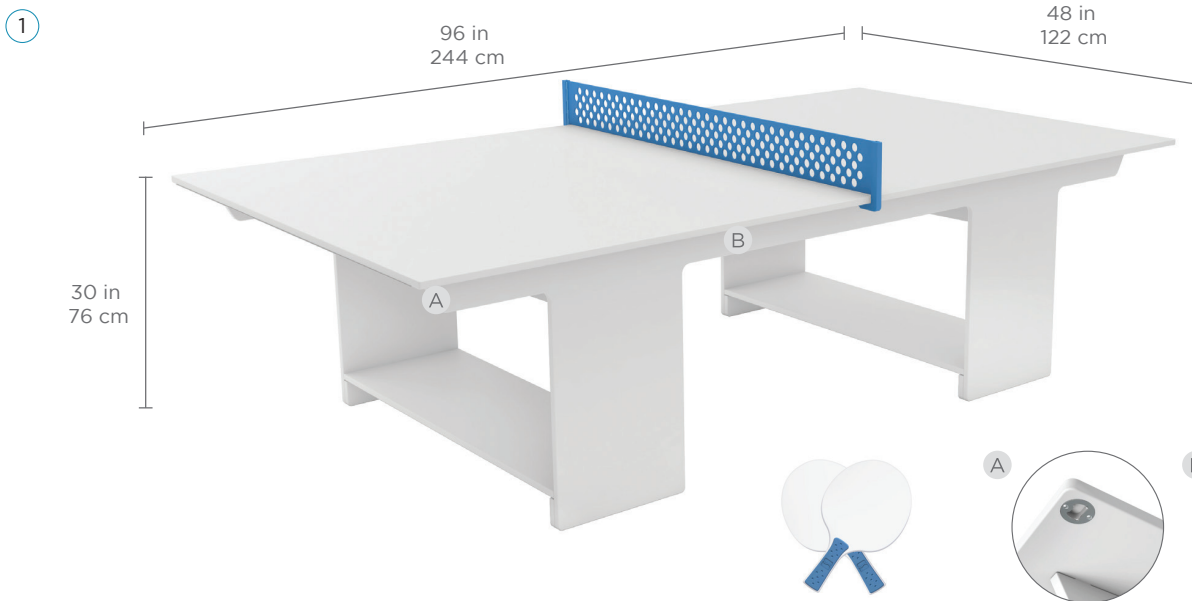

UV stable, moisture and mildew resistant

Entertainment for both kids and adults

Includes 1 game board

Includes 42 large pucks (21 of each color)

No assembly required

Weight: 30 lbs | 14 kg

LEDGE

PING PONG TABLE

SPECIFICATIONS

FEATURES

PING PONG

Crafted of an extruded, high-density polyethylene
UV stable, moisture and mildew resistant
Withstands outdoor environment without swelling, splintering, fading or warping
Stainless steel hardware
Assembly required
Includes ping pong table and removable net
Includes 2 paddles and 4 balls
Concealed bottle opener under table (A)
Convenient pull-out storage tray for paddles, balls, phones, keys, cup, etc. (B)
Weight: 267 lbs | 121 kg