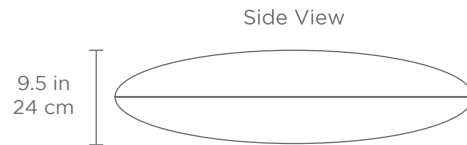

Weight Full: 120 lbs | 55 kg

LEDGE LAZE

POOL FLOAT SET

SPECIFICATIONS

1

LAZE PILLOW

Designed for in-water or on-deck use

Open-cell foam beads and high-quality fabric dries quickly and cleans easily