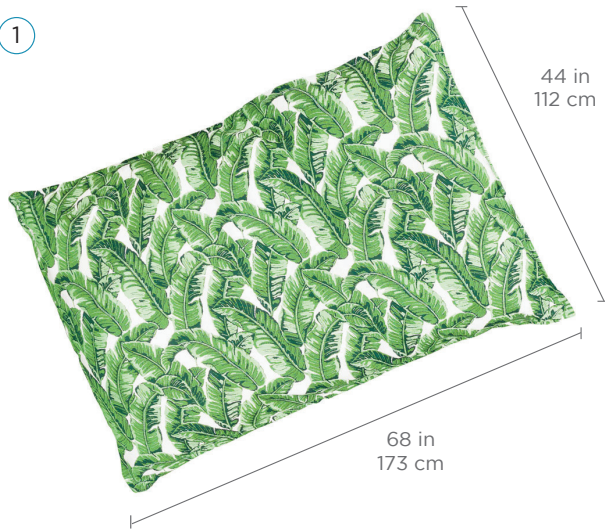

Crafted from high-quality, UV20 rated resin, color stabilized for up to 20,000 hours of direct sunlight

No assembly required

Features a built-umbrella sleeve for up to a 2 in | 5 cm diameter pole

Weight Empty: 26 lbs | 12kg

Weight Full: 120 lbs | 55 kg

LEDGE LAZE

POOL FLOAT SET

SPECIFICATIONS

1

LAZE PILLOW

Designed for in-water or on-deck use

Open-cell foam beads and high-quality fabric dries quickly and cleans easily