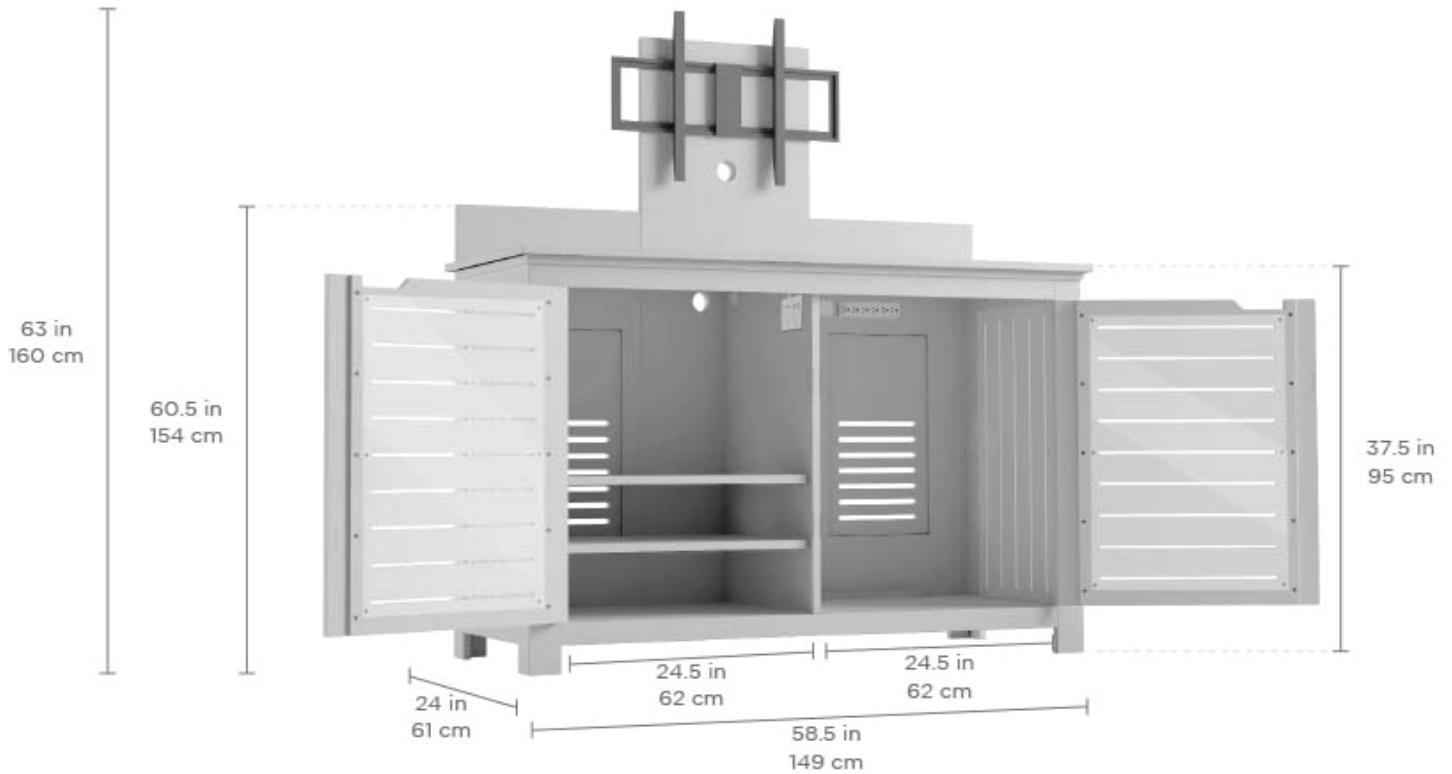

SIGNATURE TALL ICE BIN SIDE TABLE

Designed for up to 15 in | 38 cm of water or on-deck use

Built to withstand sun, weather, and chemicals of any pool or outdoor environment

Compatible with all pool types, including vinyl

LEDGE MAINSTAY

BAR CREDENZA

FEATURES

BAR CREDENZA

- Built-in slots to reduce trapped moisture
- Routed grips for easy cabinet access
- Wireless phone charger for a quick boost
- Ample storage to tuck valuables away
- Comes standard with built-in TV support and bracket
- Adjustable shelving
- Cord access holes for easy cord management
- Multiple electrical and USB outlet options to accommodate outdoor appliances, phone, etc
- No assembly required