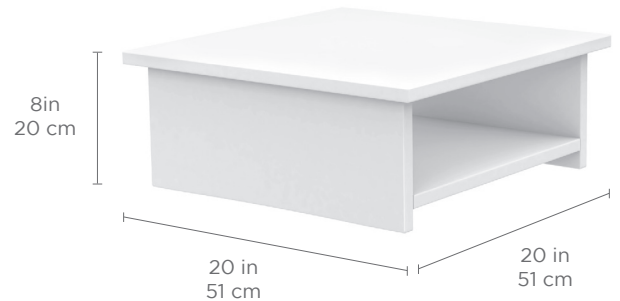

LEDGE ECHO

CHAISE SET WITH SIDE TABLE

SPECIFICATIONS

①

②

FEATURES

ECHO CHAISE

- Designed for on-deck use
- Crafted of an extruded, high-density polyethylene
- UV stable, moisture and mildew resistant
- Withstands outdoor environment without swelling, splintering, fading or warping
- Cushions secured by strap and buckle system
- Stainless steel hardware
- 5 reclining positions
- No assembly required
- High-quality cushion made of marine, furniture or sling-grade fabrics and EZ Dri foam

ECHO SIDE TABLE

- Designed for on-deck use
- Crafted of an extruded, high-density polyethylene
- UV stable, moisture and mildew resistant
- Withstands outdoor environment without swelling, splintering, fading or warping
- Stainless steel hardware
- No assembly required