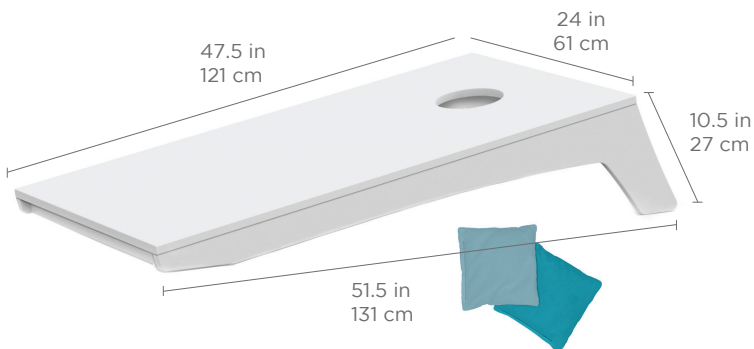

LEDGE OUTDOOR

GAME BUNDLE

SPECIFICATIONS

①

②

FEATURES

CORNHOLE

Crafted from extruded, high density polyethylene

Withstands outdoor environment without swelling, splintering, fading, or warping

UV stable, moisture and mildew resistant

Includes 2 cornhole boards

Includes 2 sets of 4 bean bags

No assembly required

Weight: 50 lbs | 22.75 kg

Bag Weight (1): 1 lb | 0.5 kg

Total Product Weight: 58 lbs | 26.25 kg

4 IN A ROW

Crafted from extruded high-density polyethylene

Withstands outdoor environment without swelling, splintering, fading or warping

UV stable, moisture and mildew resistant

Entertainment for both kids and adults

Includes 1 game board

Includes 42 large pucks (21 of each color)

No assembly required

Weight: 30 lbs | 14 kg