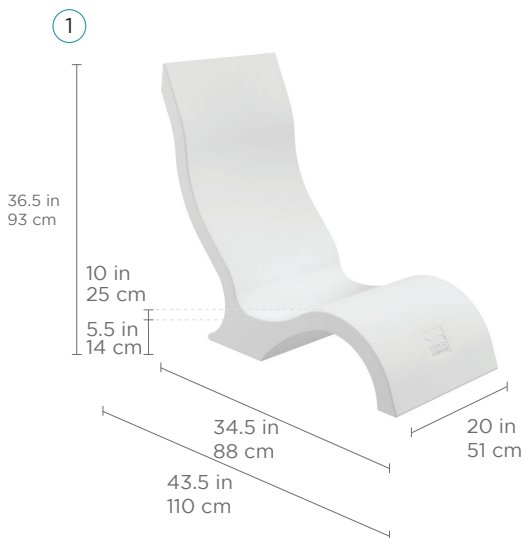

LEDGE LUXE

IN POOL SEATING AND LAZE BUNDLE - HIGHBACK

SPECIFICATIONS

FEATURES

SIGNATURE CHAIR

Designed for up to 9 in | 23cm of water or on-deck use

Built to withstand sun, weather, and chemicals of any pool or outdoor environment

Compatible with all pool types, including vinyl

Crafted from high-quality, UV20 rated resin, color stabilized for up to 20,000 hours of direct sunlight

No assembly required

Weight Empty: 33 lbs | 15 kg

Weight Full: 133 lbs | 60 kg

Weight: 11 lbs | 5 kg

SIGNATURE TALL ICE BIN SIDE TABLE

Designed for up to 15 in | 38 cm of water or on-deck use

Built to withstand sun, weather, and chemicals of any pool or outdoor environment

Compatible with all pool types, including vinyl

Crafted from high-quality, UV20 rated resin, color stabilized for up to 20,000 hours of direct sunlight

No assembly required

Features a built-umbrella sleeve for up to a 2 in | 5 cm diameter pole

Weight Empty: 26 lbs | 12kg