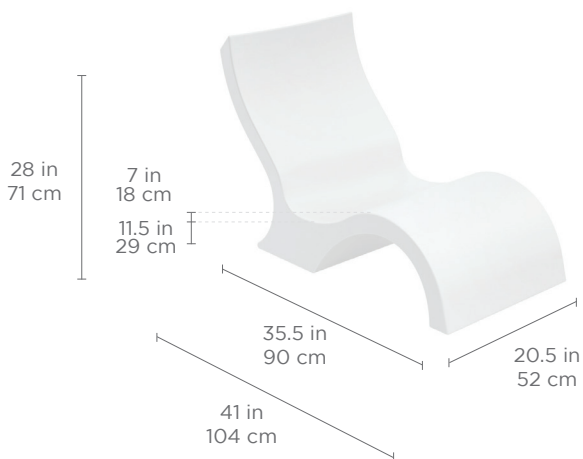

Weight: 11 lbs | 5 kg

SIGNATURE TALL ICE BIN SIDE TABLE

Designed for up to 15 in | 38 cm of water or on-deck use

Built to withstand sun, weather, and chemicals of any pool or outdoor environment

Compatible with all pool types, including vinyl

Crafted from high-quality, UV20 rated resin, color stabilized for up to 20,000 hours of direct sunlight

No assembly required

Features a built-umbrella sleeve for up to a 2 in | 5 cm diameter pole

Weight Empty: 26 lbs | 12kg

Weight Full: 120 lbs | 55 kg

LEDGE LUXE

IN POOL SEATING AND LAZE BUNDLE - LOWBACK

SPECIFICATIONS

1

2

3

FEATURES

SIGNATURE LOWBACK CHAIR

Designed for up to 9 in | 23cm of water or on-deck use

Built to withstand sun, weather, and chemicals of any pool or outdoor environment

Compatible with all pool types, including vinyl