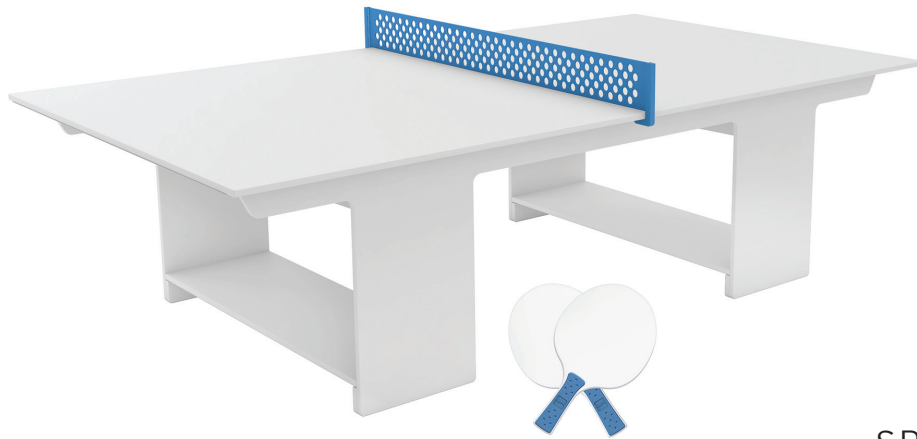

UV stable, moisture and mildew resistant

Entertainment for both kids and adults

Includes 1 game board

Includes 42 large pucks (21 of each color)

No assembly required

Weight: 30 lbs | 14 kg

LEDGE

PING PONG TABLE