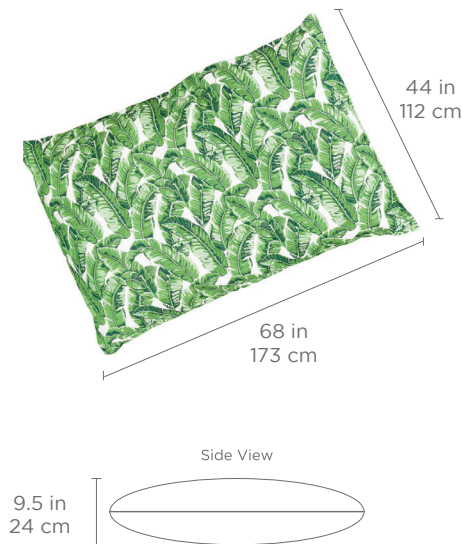

Weight: 11 lbs | 5 kg

SIGNATURE TALL ICE BIN SIDE TABLE

Designed for up to 15 in | 38 cm of water or on-deck use

Built to withstand sun, weather, and chemicals of any pool or outdoor environment

Compatible with all pool types, including vinyl

Crafted from high-quality, UV20 rated resin, color stabilized for up to 20,000 hours of direct sunlight

No assembly required

Features a built-umbrella sleeve for up to a 2 in | 5 cm diameter pole

Weight Empty: 26 lbs | 12kg

Weight Full: 120 lbs | 55 kg

LEDGE LUXE

IN POOL SEATING AND LAZE BUNDLE - LOWBACK

SPECIFICATIONS

1

2

3

FEATURES

SIGNATURE LOWBACK CHAIR

Designed for up to 9 in | 23cm of water or on-deck use

Built to withstand sun, weather, and chemicals of any pool or outdoor environment

Compatible with all pool types, including vinyl