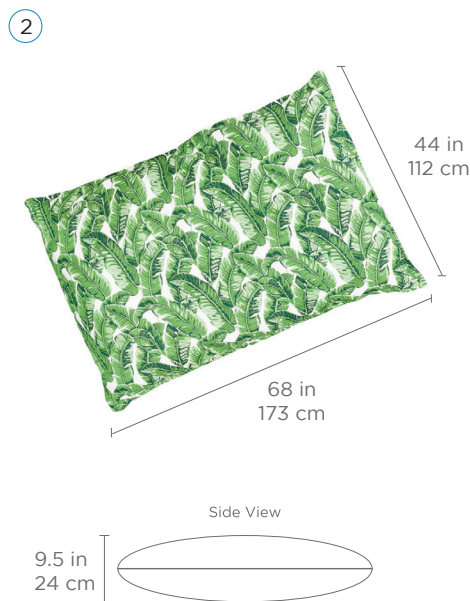

LEDGE LUXE

IN POOL SEATING AND LAZE BUNDLE - HIGHBACK

SPECIFICATIONS

FEATURES

SIGNATURE CHAIR

Designed for up to 9 in | 23cm of water or on-deck use

Built to withstand sun, weather, and chemicals of any pool or outdoor environment

Compatible with all pool types, including vinyl

Crafted from high-quality, UV20 rated resin, color stabilized for up to 20,000 hours of direct sunlight

No assembly required

Weight Empty: 33 lbs | 15 kg

Weight Full: 133 lbs | 60 kg

Weight: 11 lbs | 5 kg

SIGNATURE TALL ICE BIN SIDE TABLE

Designed for up to 15 in | 38 cm of water or on-deck use

Built to withstand sun, weather, and chemicals of any pool or outdoor environment

Compatible with all pool types, including vinyl

Crafted from high-quality, UV20 rated resin, color stabilized for up to 20,000 hours of direct sunlight

No assembly required

Features a built-umbrella sleeve for up to a 2 in | 5 cm diameter pole

Weight Empty: 26 lbs | 12kg