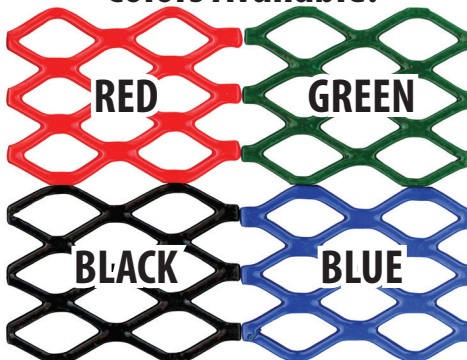

T46ROP-ADA-black • T46ROP-ADA-blue
T46ROP-ADA-green • T46ROP-ADA-red

46 In. Square Expanded Table - portable

T46SQP-black • T46SQP-blue
T46SQP-green • T46SQP-red

46 In. Square Expanded ADA Table - portable

T46SQP-ADA-black • T46SQP-ADA-blue
T46SQP-ADA-green • T46SQP-ADA-red

6 Ft. Expanded Picnic Table - portable

T6XPP-black • T6XPP-blue
T6XPP-green • T6XPP-red

8 Ft. Expanded Picnic Table - portable

T8XPP-black • T8XPP-blue
T8XPP-green • T8XPP-red

8 Ft. Expanded ADA Picnic Table - portable

T8XPP-ADA-black • T8XPP-ADA-blue
T8XPP-ADA-green • T8XPP-ADA-red

Colors Available:

Quantities:

10 or less - Quick Ship
within 5 days of order

10+ - standard lead time