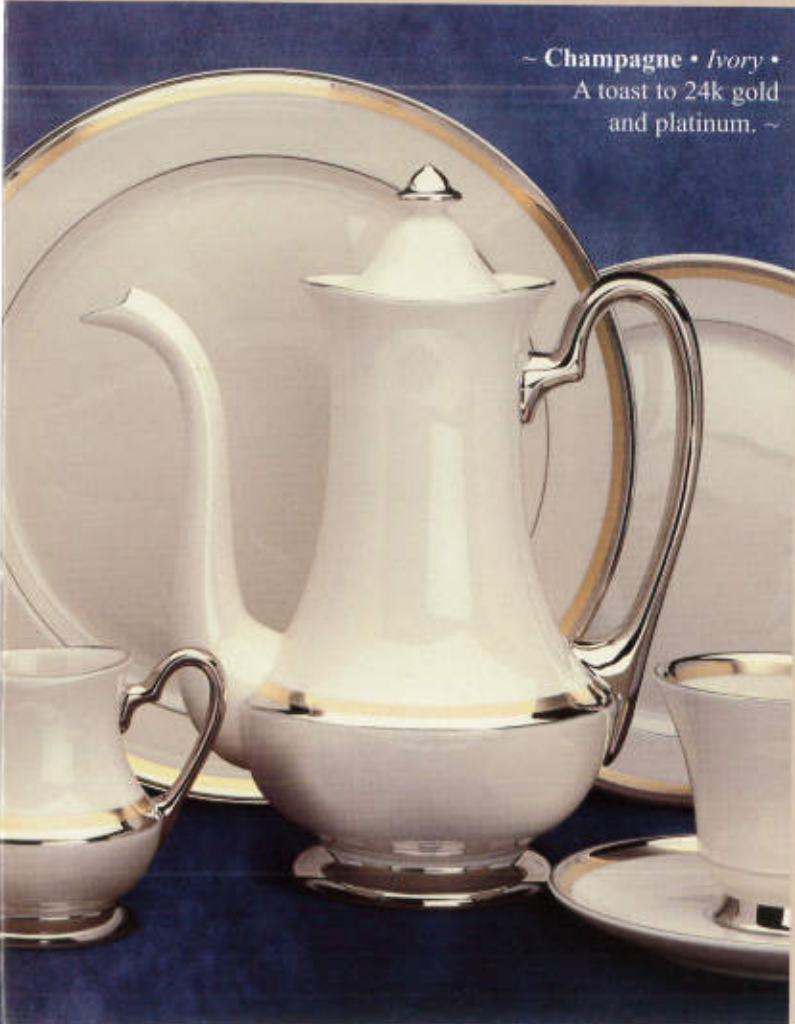

~ Santa Clara • Ivory •
Luxurious design of
burgundy, white enamel
and 24k gold, ~

~ Chateau • Ivory • With
accent salad plate – burgundy
band, 24k satin gold and
bright platinum. ~

~ Lincoln • Ivory •
With Starburst accent
salad plate—a unique
blend of cobalt and
platinum. ~

~ Centennial • Ivory •
With Ensemble Gold
wide salad plate. ~

~ Champagne • Ivory •
A toast to 24k gold
and platinum. ~

~ Athena • Ivory •
Raised platinum embossing
with black band and
accent salad plate. ~