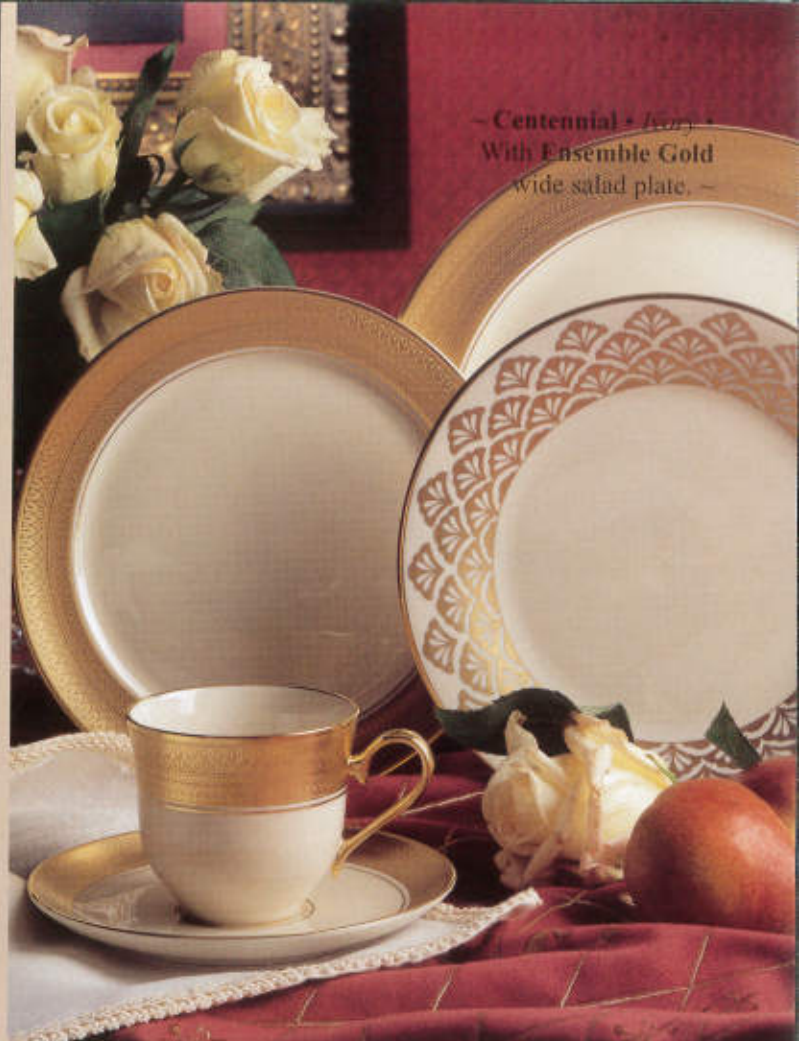

~ Santa Clara • Ivory •
Luxurious design of
burgundy, white enamel
and 24k gold, ~

~ Chateau • Ivory • With
accent salad plate – burgundy
band, 24k satin gold and
bright platinum. ~

~ Lincoln • Ivory •
With Starburst accent
salad plate—a unique
blend of cobalt and
platinum. ~

~ Centennial • Ivory •
With Ensemble Gold
wide salad plate. ~

~ Champagne • Ivory •
A toast to 24k gold
and platinum. ~

~ Athena • Ivory •
Raised platinum embossing
with black band and
accent salad plate. ~