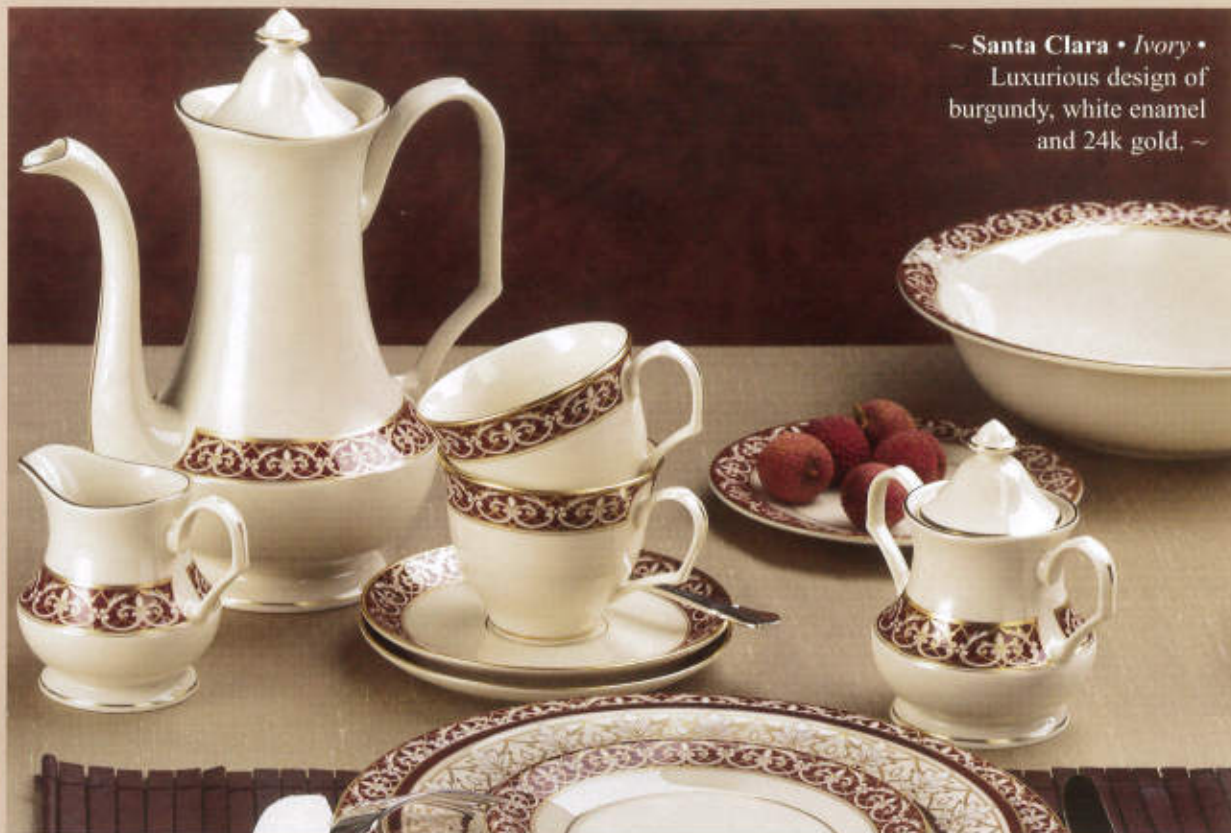

For more than a century, Pickard has graced some of the most celebrated tables around the globe. It is the official dinnerware service for all U.S. embassies and consulates worldwide. From royal palaces to private homes, Pickard is a hallmark of distinction.

~ Santa Clara • Ivory •
Luxurious design of
burgundy, white enamel
and 24k gold, ~