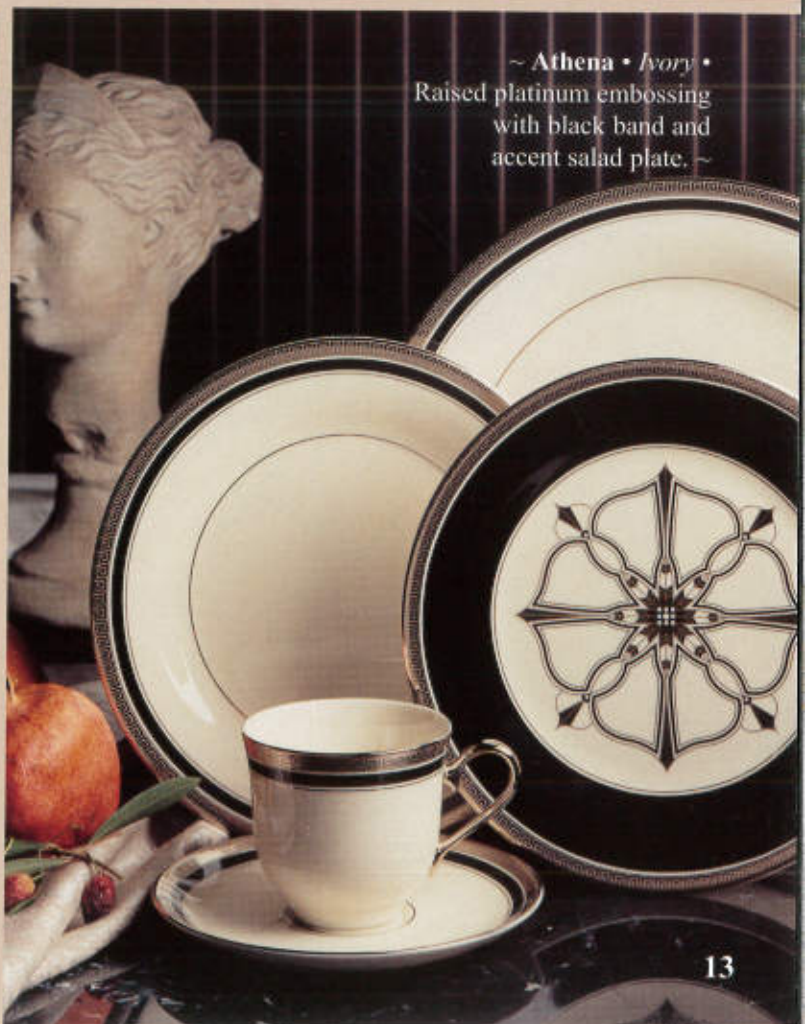

~ Geneva • Ivory • With accent
salad plate. Gleaming raised
platinum motif against matte
platinum background. ~

Pickard is china for the life you live today, tomorrow, always. Modern yet classic, elegant and durable, it adds a note of distinction to the finest occasions. Pickard is the perfect complement to festive holidays, formal entertaining, casual family gatherings and romantic anniversaries.

Pickard

For more than a century, Pickard has graced some of the most celebrated tables around the globe. It is the official dinnerware service for all U.S. embassies and consulates worldwide. From royal palaces to private homes, Pickard is a hallmark of distinction.

~ Santa Clara • Ivory •
Luxurious design of
burgundy, white enamel
and 24k gold, ~

~ Chateau • Ivory • With
accent salad plate – burgundy
band, 24k satin gold and
bright platinum. ~

~ Lincoln • Ivory •
With Starburst accent
salad plate—a unique
blend of cobalt and
platinum. ~

~ Centennial • Ivory •
With Ensemble Gold
wide salad plate. ~

~ Champagne • Ivory •
A toast to 24k gold
and platinum. ~

~ Athena • Ivory •
Raised platinum embossing
with black band and
accent salad plate. ~