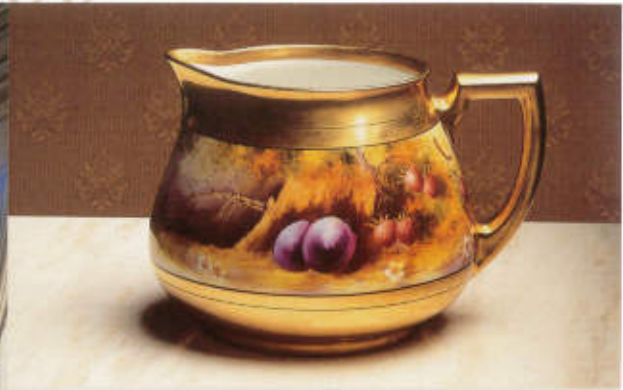

America's Finest China

Experts worldwide recognize Pickard's dedication to excellence. A quality tradition passed down through three generations of the Pickard family since 1893.

Worldwide Prestige

With Pickard china, your home can echo the elegance of U.S. embassies throughout the world where only the very finest is acceptable.

As distinguished as its heritage, Pickard china will grace your home forever.

The China of Presidents

Pickard is honored to have created the custom china used aboard Air Force One by Presidents George W. Bush and William J. Clinton.

Proudly Made in America

Pickard china is hand-crafted by skilled American artisans. The 24k gold, pure platinum and brilliant cobalt are incomparable.