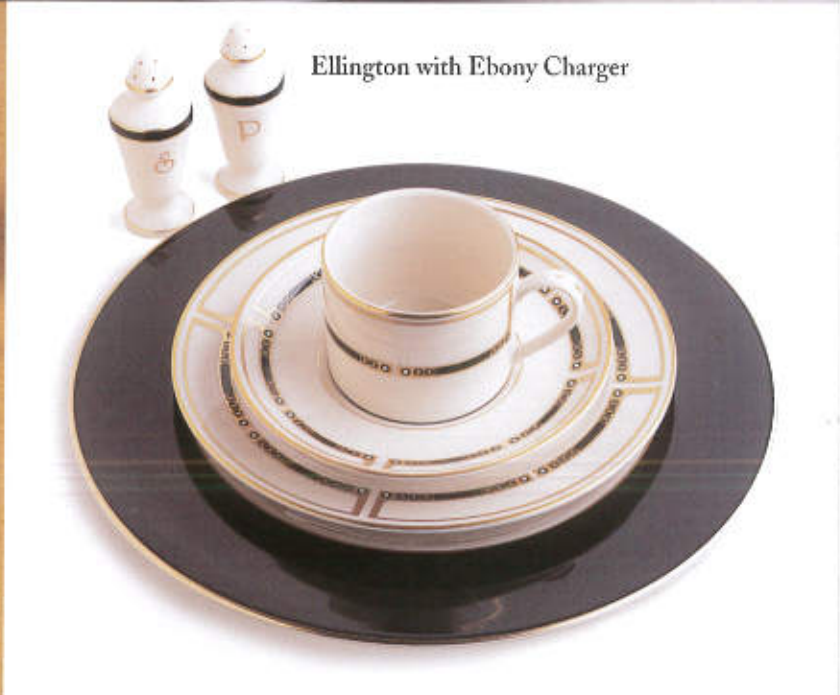

Reflection

Illusion

Platinum Bracelet with Constellation Platinum Salad/Dessert

Gold Bracelet with Constellation Gold Salad/Dessert

Custom Burgundy and Gold Service with Gold Bracelet Tulip Bowl

This client selected our Geneva pattern, then added a green band to match their environment

Black Sapphire

Ellington with Ebony Charger

Richmond with Ensemble Gold Salad/Dessert

Custom Green and Platinum Banding with Purple and Platinum Service Plate

Gold Horizon with Constellation Gold Salad/Dessert