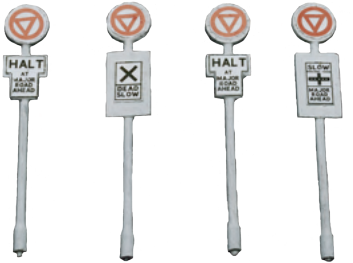

Not suitable for children  
under 14 years old

**dapol** 00/H0 TRACKSIDE MODEL  
C050: ROAD SIGNS X4

Made in the UK  
using recycled plastic

Not suitable for children  
under 14 years old

**dapol** 00/H0 TRACKSIDE MODEL  
C050: ROAD SIGNS X4

Made in the UK  
using recycled plastic

Not suitable for children  
under 14 years old

**dapol** 00/H0 TRACKSIDE MODEL  
C050: ROAD SIGNS X4

Made in the UK  
using recycled plastic

Not suitable for children  
under 14 years old

**dapol** 00/H0 TRACKSIDE MODEL  
C050: ROAD SIGNS X4

Made in the UK  
using recycled plastic

Not suitable for children  
under 14 years old

**dapol** 00/H0 TRACKSIDE MODEL  
C050: ROAD SIGNS X4

Made in the UK  
using recycled plastic

Not suitable for children  
under 14 years old

**dapol** 00/H0 TRACKSIDE MODEL  
C050: ROAD SIGNS X4

Made in the UK  
using recycled plastic

Not suitable for children  
under 14 years old