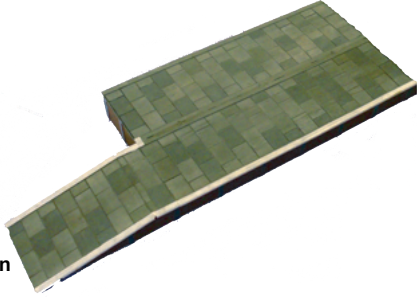

dapol 00/H0 TRACKSIDE MODEL
C022: STATION PLATFORM

Made in the UK
using recycled plastic

Not suitable for children
under 14 years old

dapol 00/H0 TRACKSIDE MODEL
C022: STATION PLATFORM

Made in the UK
using recycled plastic

Not suitable for children
under 14 years old

dapol 00/H0 TRACKSIDE MODEL
C022: STATION PLATFORM

Made in the UK
using recycled plastic

Not suitable for children
under 14 years old

dapol 00/H0 TRACKSIDE MODEL
C022: STATION PLATFORM

Made in the UK
using recycled plastic

Not suitable for children
under 14 years old

dapol 00/H0 TRACKSIDE MODEL
C022: STATION PLATFORM

Made in the UK
using recycled plastic

Not suitable for children
under 14 years old