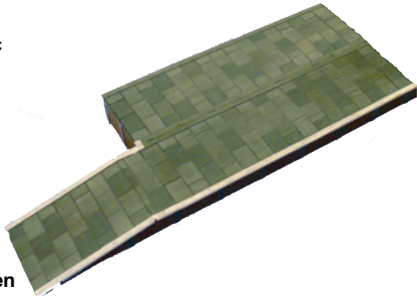

Made in the UK
using recycled plastic

Not suitable for children
under 14 years old

dapol 00/H0 TRACKSIDE MODEL
C022: STATION PLATFORM

Made in the UK
using recycled plastic

Not suitable for children
under 14 years old

dapol 00/H0 TRACKSIDE MODEL
C022: STATION PLATFORM

Made in the UK
using recycled plastic

Not suitable for children
under 14 years old

dapol 00/H0 TRACKSIDE MODEL
C022: STATION PLATFORM

Made in the UK
using recycled plastic