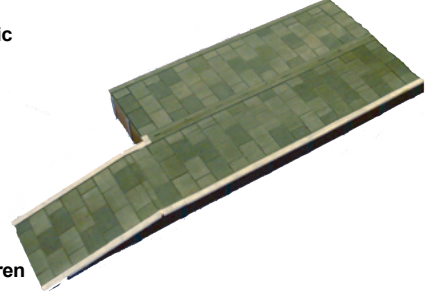

dapol 00/H0 TRACKSIDE MODEL
C022: STATION PLATFORM

Made in the UK
using recycled plastic

Not suitable for children
under 14 years old

dapol 00/H0 TRACKSIDE MODEL
C022: STATION PLATFORM

Made in the UK
using recycled plastic

Not suitable for children
under 14 years old

dapol 00/H0 TRACKSIDE MODEL
C022: STATION PLATFORM

Made in the UK
using recycled plastic

Not suitable for children
under 14 years old

dapol 00/H0 TRACKSIDE MODEL
C022: STATION PLATFORM

Made in the UK
using recycled plastic

Not suitable for children
under 14 years old

dapol 00/H0 TRACKSIDE MODEL
C022: STATION PLATFORM

Made in the UK
using recycled plastic

Not suitable for children
under 14 years old