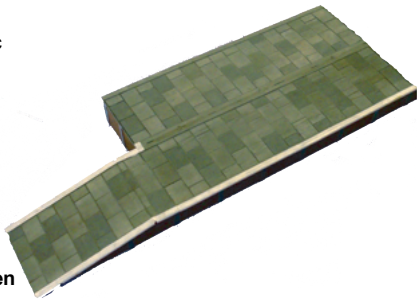

dapol 00/H0 TRACKSIDE MODEL
C022: STATION PLATFORM

Made in the UK
using recycled plastic

Not suitable for children
under 14 years old

dapol 00/H0 TRACKSIDE MODEL
C022: STATION PLATFORM

Made in the UK
using recycled plastic

Not suitable for children
under 14 years old

dapol 00/H0 TRACKSIDE MODEL
C022: STATION PLATFORM

Made in the UK
using recycled plastic

Not suitable for children
under 14 years old