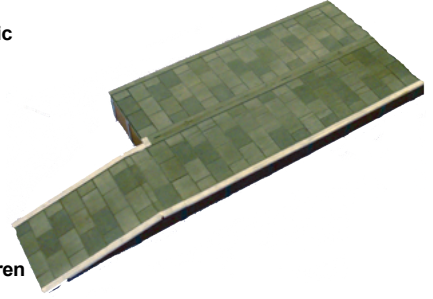

dapol 00/H0 TRACKSIDE MODEL
C022: STATION PLATFORM

Made in the UK
using recycled plastic

Not suitable for children
under 14 years old

dapol 00/H0 TRACKSIDE MODEL
C022: STATION PLATFORM

Made in the UK
using recycled plastic

Not suitable for children
under 14 years old

dapol 00/H0 TRACKSIDE MODEL
C022: STATION PLATFORM

Made in the UK
using recycled plastic

Not suitable for children
under 14 years old

dapol 00/H0 TRACKSIDE MODEL
C022: STATION PLATFORM

Made in the UK
using recycled plastic

Not suitable for children
under 14 years old

dapol 00/H0 TRACKSIDE MODEL
C022: STATION PLATFORM

Made in the UK
using recycled plastic

Not suitable for children
under 14 years old