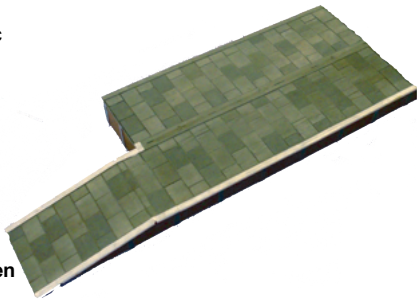

dapol 00/H0 TRACKSIDE MODEL
C022: STATION PLATFORM

Made in the UK
using recycled plastic

Not suitable for children
under 14 years old

dapol 00/H0 TRACKSIDE MODEL
C022: STATION PLATFORM

Made in the UK
using recycled plastic

Not suitable for children
under 14 years old

dapol 00/H0 TRACKSIDE MODEL
C022: STATION PLATFORM

Made in the UK
using recycled plastic

Not suitable for children
under 14 years old

dapol 00/H0 TRACKSIDE MODEL
C022: STATION PLATFORM

Made in the UK
using recycled plastic

Not suitable for children
under 14 years old

dapol 00/H0 TRACKSIDE MODEL
C022: STATION PLATFORM

Made in the UK
using recycled plastic

Not suitable for children
under 14 years old