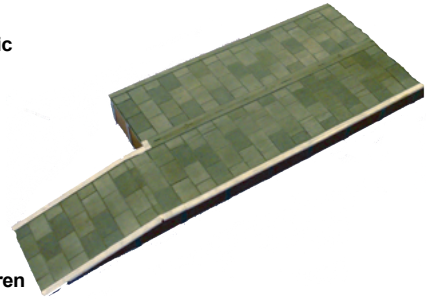

Made in the UK
using recycled plastic

Not suitable for children
under 14 years old

dapol 00/H0 TRACKSIDE MODEL
C022: STATION PLATFORM

Made in the UK
using recycled plastic

Not suitable for children
under 14 years old

dapol 00/H0 TRACKSIDE MODEL
C022: STATION PLATFORM

Made in the UK
using recycled plastic

Not suitable for children
under 14 years old

dapol 00/H0 TRACKSIDE MODEL
C022: STATION PLATFORM

Made in the UK
using recycled plastic