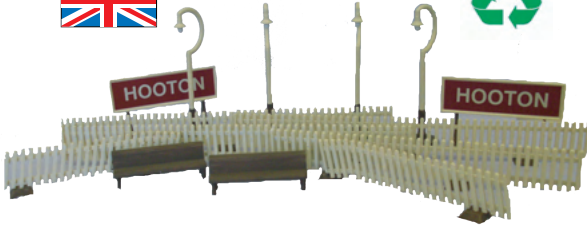

**dapol** 00/H0 TRACKSIDE MODEL  
C013: PLATFORM FITTINGS

Made in the UK  
using recycled plastic

Not suitable for children  
under 14 years old

**dapol** 00/H0 TRACKSIDE MODEL  
C013: PLATFORM FITTINGS

Made in the UK  
using recycled plastic

Not suitable for children  
under 14 years old

**dapol** 00/H0 TRACKSIDE MODEL  
C013: PLATFORM FITTINGS

Made in the UK  
using recycled plastic

Not suitable for children  
under 14 years old

**dapol** 00/H0 TRACKSIDE MODEL  
C013: PLATFORM FITTINGS

Made in the UK  
using recycled plastic

Not suitable for children  
under 14 years old

**dapol** 00/H0 TRACKSIDE MODEL  
C013: PLATFORM FITTINGS

Made in the UK  
using recycled plastic

Not suitable for children  
under 14 years old