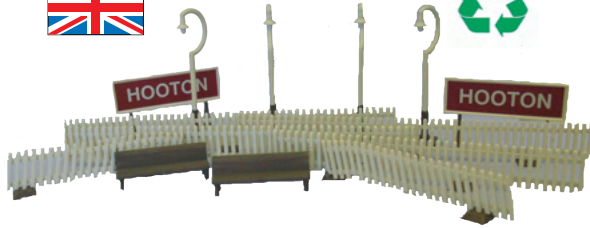

**dapol** 00/H0 TRACKSIDE MODEL  
C013: PLATFORM FITTINGS

Made in the UK  
using recycled plastic

Not suitable for children  
under 14 years old

**dapol** 00/H0 TRACKSIDE MODEL  
C013: PLATFORM FITTINGS

Made in the UK  
using recycled plastic

Not suitable for children  
under 14 years old

**dapol** 00/H0 TRACKSIDE MODEL  
C013: PLATFORM FITTINGS

Made in the UK  
using recycled plastic

Not suitable for children  
under 14 years old