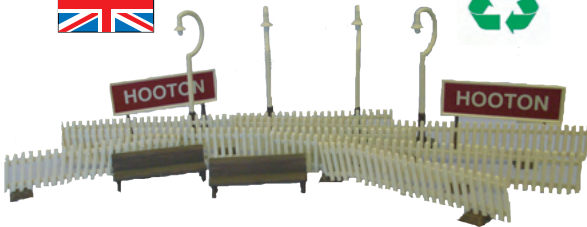

Made in the UK  
using recycled plastic

Not suitable for children  
under 14 years old

**dapol** 00/H0 TRACKSIDE MODEL  
C013: PLATFORM FITTINGS

Made in the UK  
using recycled plastic

Not suitable for children  
under 14 years old

**dapol** 00/H0 TRACKSIDE MODEL  
C013: PLATFORM FITTINGS

Made in the UK  
using recycled plastic

Not suitable for children  
under 14 years old

**dapol** 00/H0 TRACKSIDE MODEL  
C013: PLATFORM FITTINGS

Made in the UK  
using recycled plastic