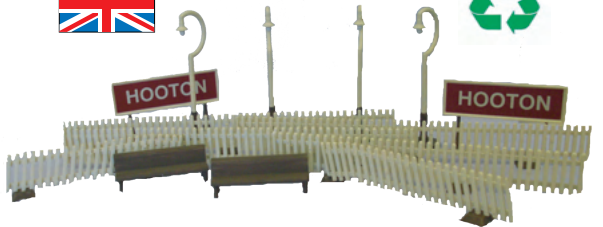

Made in the UK  
using recycled plastic

Not suitable for children  
under 14 years old

**dapol** 00/H0 TRACKSIDE MODEL  
C013: PLATFORM FITTINGS

Made in the UK  
using recycled plastic

Not suitable for children  
under 14 years old

**dapol** 00/H0 TRACKSIDE MODEL  
C013: PLATFORM FITTINGS

Made in the UK  
using recycled plastic

Not suitable for children  
under 14 years old

**dapol** 00/H0 TRACKSIDE MODEL  
C013: PLATFORM FITTINGS

Made in the UK  
using recycled plastic