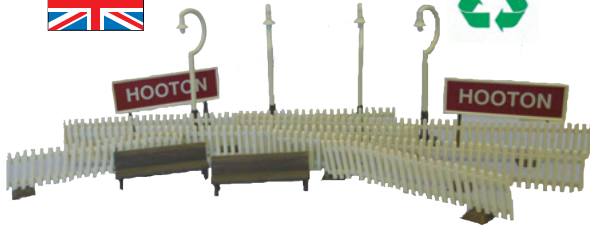

**dapol** 00/H0 TRACKSIDE MODEL  
C013: PLATFORM FITTINGS

Made in the UK  
using recycled plastic

Not suitable for children  
under 14 years old

**dapol** 00/H0 TRACKSIDE MODEL  
C013: PLATFORM FITTINGS

Made in the UK  
using recycled plastic

Not suitable for children  
under 14 years old

**dapol** 00/H0 TRACKSIDE MODEL  
C013: PLATFORM FITTINGS

Made in the UK  
using recycled plastic

Not suitable for children  
under 14 years old

**dapol** 00/H0 TRACKSIDE MODEL  
C013: PLATFORM FITTINGS

Made in the UK  
using recycled plastic

Not suitable for children  
under 14 years old

**dapol** 00/H0 TRACKSIDE MODEL  
C013: PLATFORM FITTINGS

Made in the UK  
using recycled plastic

Not suitable for children  
under 14 years old