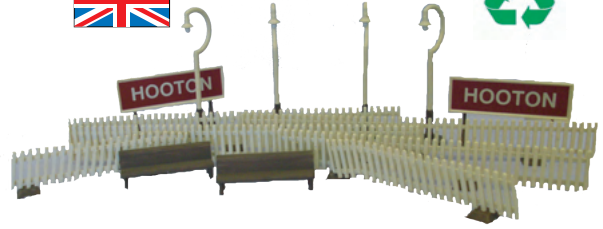

**dapol** 00/H0 TRACKSIDE MODEL  
C013: PLATFORM FITTINGS

Made in the UK  
using recycled plastic

Not suitable for children  
under 14 years old

**dapol** 00/H0 TRACKSIDE MODEL  
C013: PLATFORM FITTINGS

Made in the UK  
using recycled plastic

Not suitable for children  
under 14 years old

**dapol** 00/H0 TRACKSIDE MODEL  
C013: PLATFORM FITTINGS

Made in the UK  
using recycled plastic

Not suitable for children  
under 14 years old

**dapol** 00/H0 TRACKSIDE MODEL  
C013: PLATFORM FITTINGS

Made in the UK  
using recycled plastic

Not suitable for children  
under 14 years old

**dapol** 00/H0 TRACKSIDE MODEL  
C013: PLATFORM FITTINGS

Made in the UK  
using recycled plastic

Not suitable for children  
under 14 years old