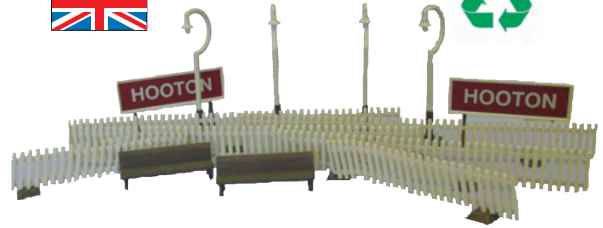

Not suitable for children  
under 14 years old

**dapol** 00/H0 TRACKSIDE MODEL  
C013: PLATFORM FITTINGS

Made in the UK  
using recycled plastic

Not suitable for children  
under 14 years old

**dapol** 00/H0 TRACKSIDE MODEL  
C013: PLATFORM FITTINGS

Made in the UK  
using recycled plastic

Not suitable for children  
under 14 years old

**dapol** 00/H0 TRACKSIDE MODEL  
C013: PLATFORM FITTINGS

Made in the UK  
using recycled plastic

Not suitable for children  
under 14 years old