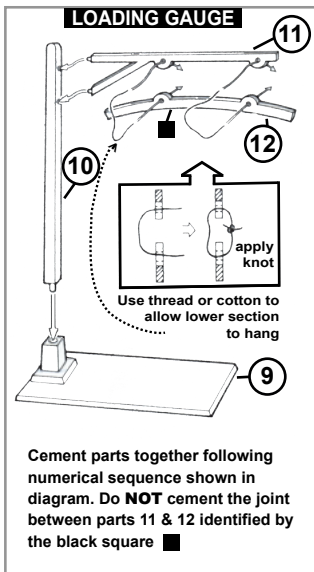

dapol

00/H0 TRACKSIDE MODEL C011: TRACKSIDE ACCESSORIES

Made in the UK
using recycled plastic

Not suitable for children
under 14 years old

Please Note - The tools used to produce this model were made over 50 years ago. Over the period, changes have been made and it may be that reference numbers moulded into the plastic parts do not match the numbers used in these instructions. Therefore we advise you to FOLLOW the exploded diagram and instructions.

ASSEMBLY INSTRUCTIONS: It is recommended that the instructions and exploded view are studied, the various individual parts identified and that assembly is practised before cementing together. We recommend that all parts are painted (see Section 4) and left to dry before attempting assembly.

WARRANTY: Parts can get bent during transit or by prolonged storage. However misshapen parts can be straightened by placing them in hot water to soften the plastic and then carefully manipulating them back into shape by finger pressure. Please be careful that the water does not cause harm to skin or fingers. In the event of parts being broken or missing, then you **MUST** return to the place of purchase (the seller). The seller will replace your kit and return the original kit to Dapol under their agreed contractual terms. Do **NOT** return to Dapol. Finally please note that Dapol does not keep individual parts for any kit.