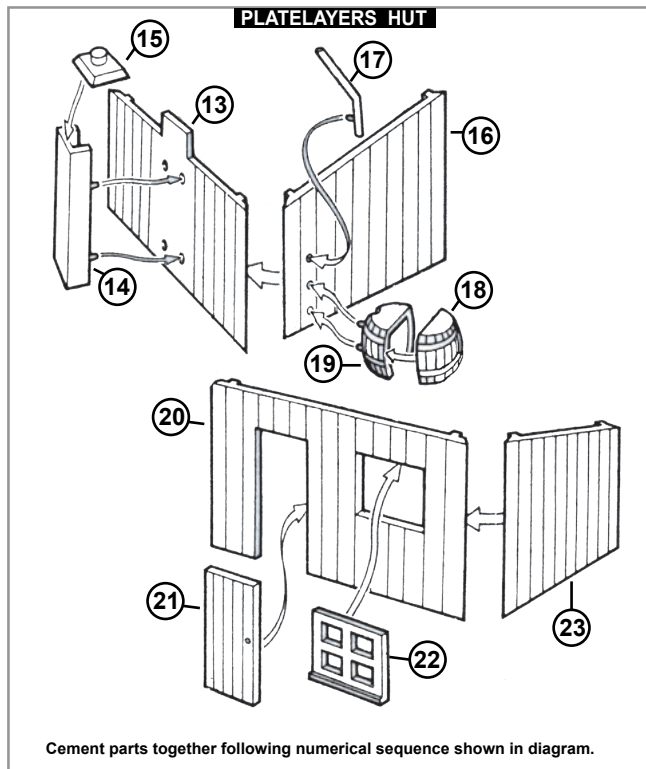

dapol

00/H0 TRACKSIDE MODEL C011: TRACKSIDE ACCESSORIES

Made in the UK
using recycled plastic

Not suitable for children
under 14 years old

Please Note - The tools used to produce this model were made over 50 years ago. Over the period, changes have been made and it may be that reference numbers moulded into the plastic parts do not match the numbers used in these instructions. Therefore we advise you to FOLLOW the exploded diagram and instructions.

ASSEMBLY INSTRUCTIONS: It is recommended that the instructions and exploded view are studied, the various individual parts identified and that assembly is practised before cementing together. We recommend that all parts are painted (see Section 4) and left to dry before attempting assembly.