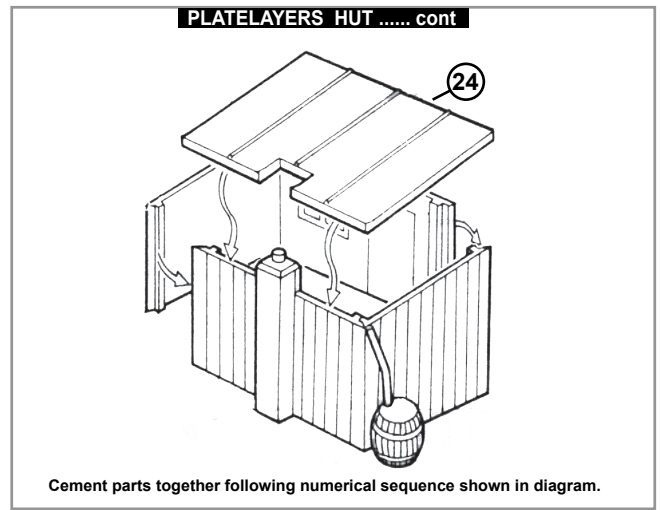

dapol

00/H0 TRACKSIDE MODEL C011: TRACKSIDE ACCESSORIES

Made in the UK
using recycled plastic

Not suitable for children
under 14 years old

Please Note - The tools used to produce this model were made over 50 years ago. Over the period, changes have been made and it may be that reference numbers moulded into the plastic parts do not match the numbers used in these instructions. Therefore we advise you to FOLLOW the exploded diagram and instructions.

ASSEMBLY INSTRUCTIONS: It is recommended that the instructions and exploded view are studied, the various individual parts identified and that assembly is practised before cementing together. We recommend that all parts are painted (see Section 4) and left to dry before attempting assembly.