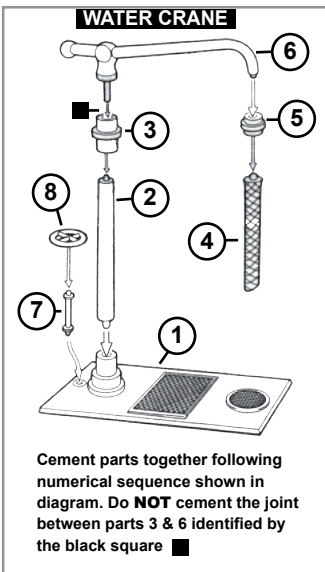

dapol

00/H0 TRACKSIDE MODEL C011: TRACKSIDE ACCESSORIES

Made in the UK
using recycled plastic

Not suitable for children
under 14 years old

Please Note - The tools used to produce this model were made over 50 years ago. Over the period, changes have been made and it may be that reference numbers moulded into the plastic parts do not match the numbers used in these instructions. Therefore we advise you to FOLLOW the exploded diagram and instructions.

ASSEMBLY INSTRUCTIONS: It is recommended that the instructions and exploded view are studied, the various individual parts identified and that assembly is practised before cementing together. We recommend that all parts are painted (see Section 4) and left to dry before attempting assembly.

WARRANTY: Parts can get bent during transit or by prolonged storage. However misshapen parts can be straightened by placing them in hot water to soften the plastic and then carefully manipulating them back into shape by finger pressure. Please be careful that the water does not cause harm to skin or fingers. In the event of parts being broken or missing, then you **MUST** return to the place of purchase (the seller). The seller will replace your kit and return the original kit to Dapol under their agreed contractual terms. Do **NOT** return to Dapol. Finally please note that Dapol does not keep individual parts for any kit.