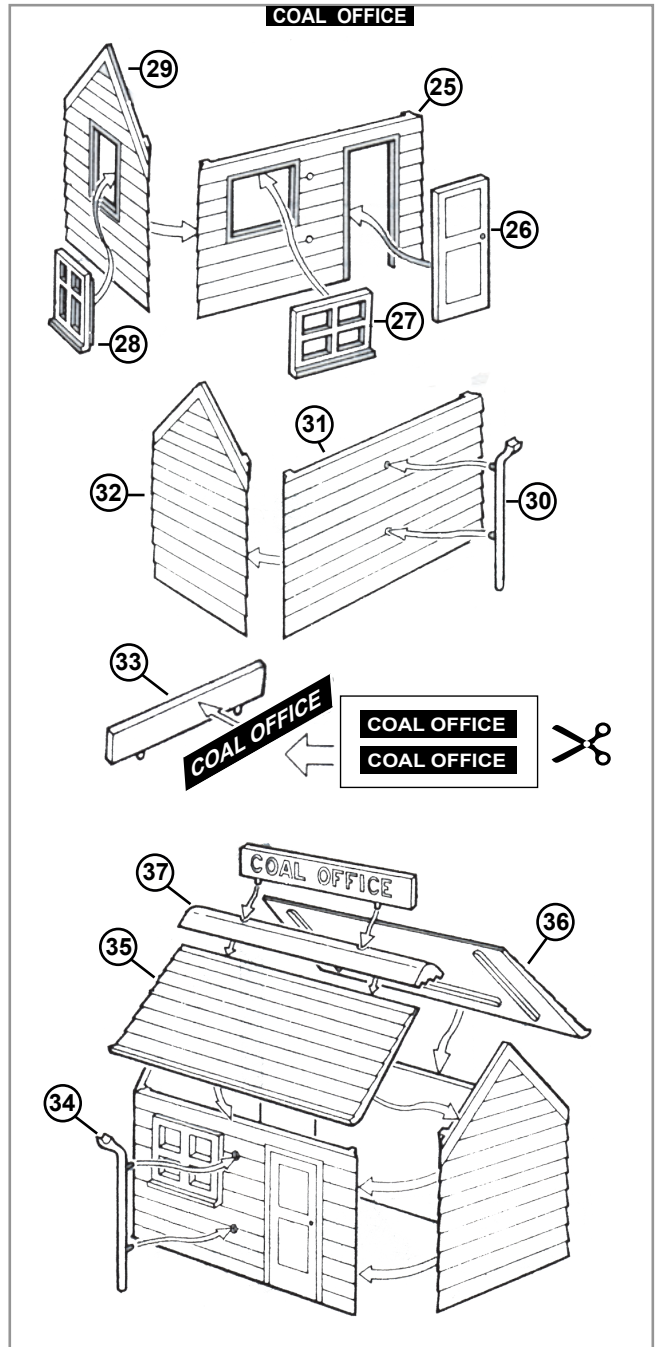

dapol

00/H0 TRACKSIDE MODEL C011: TRACKSIDE ACCESSORIES

Made in the UK
using recycled plastic

Not suitable for children
under 14 years old

Please Note - The tools used to produce this model were made over 50 years ago. Over the period, changes have been made and it may be that reference numbers moulded into the plastic parts do not match the numbers used in these instructions. Therefore we advise you to FOLLOW the exploded diagram and instructions.

ASSEMBLY INSTRUCTIONS: It is recommended that the instructions and exploded view are studied, the various individual parts identified and that assembly is practised before cementing together. We recommend that all parts are painted (see Section 4) and left to dry before attempting assembly.