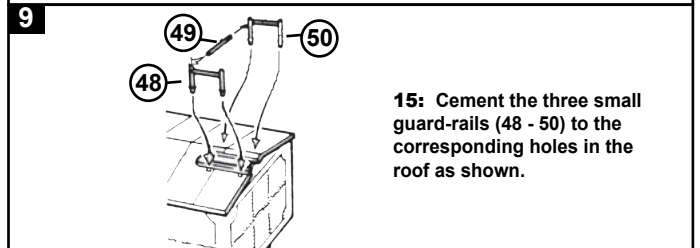

dapol 00/H0 TRACKSIDE MODEL C005: WATER TOWER

Made in the UK
using recycled plastic

Not suitable for children
under 14 years old

Please Note - The tools used to produce this model were made over 50 years ago. Over the period, changes have been made and it may be that reference numbers moulded into the plastic parts do not match the numbers used in these instructions. Therefore we advise you to FOLLOW the exploded diagram and instructions.

ASSEMBLY INSTRUCTIONS: It is recommended that the instructions and exploded view are studied and that the assembly is practiced before cementing together. Certain parts may need to be trimmed and may best be painted before cementing.