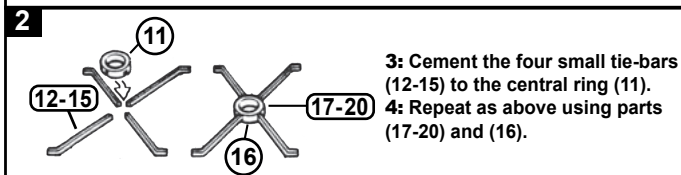

dapol 00/H0 TRACKSIDE MODEL C005: WATER TOWER

Made in the UK
using recycled plastic

Not suitable for children
under 14 years old

Please Note - The tools used to produce this model were made over 50 years ago. Over the period, changes have been made and it may be that reference numbers moulded into the plastic parts do not match the numbers used in these instructions. Therefore we advise you to FOLLOW the exploded diagram and instructions.

ASSEMBLY INSTRUCTIONS: It is recommended that the instructions and exploded view are studied and that the assembly is practiced before cementing together. Certain parts may need to be trimmed and may best be painted before cementing.