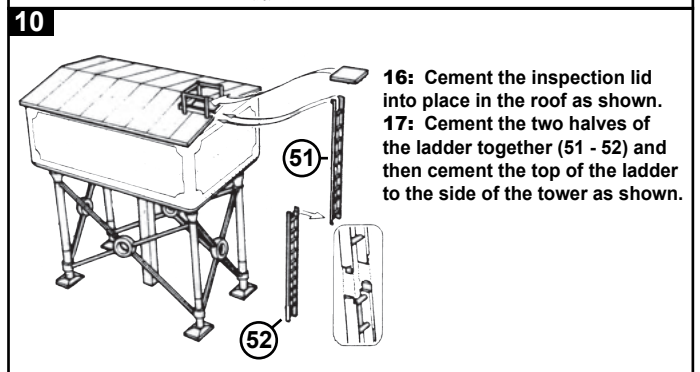

WARRANTY: Parts can get bent during transit or by prolonged storage. However misshapen parts can be straightened by placing them in hot water to soften the plastic and then carefully manipulating them back into shape by finger pressure. Please be careful that the water does not cause harm to skin or fingers. In the event of parts being broken or missing, then you **MUST** return to the place of purchase (the seller). The seller will replace your kit and return the original kit to Dapol under their agreed contractual terms. Do **NOT** return to Dapol.

Finally please note that Dapol does not keep individual parts for any kit.