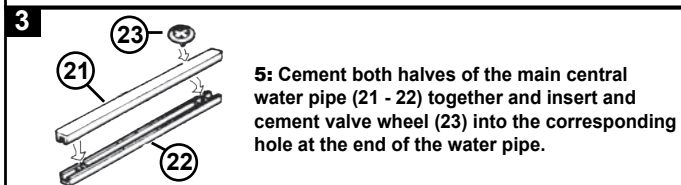

dapol 00/H0 TRACKSIDE MODEL C005: WATER TOWER

Made in the UK
using recycled plastic

Not suitable for children
under 14 years old

Please Note - The tools used to produce this model were made over 50 years ago. Over the period, changes have been made and it may be that reference numbers moulded into the plastic parts do not match the numbers used in these instructions. Therefore we advise you to FOLLOW the exploded diagram and instructions.

ASSEMBLY INSTRUCTIONS: It is recommended that the instructions and exploded view are studied and that the assembly is practiced before cementing together. Certain parts may need to be trimmed and may best be painted before cementing.