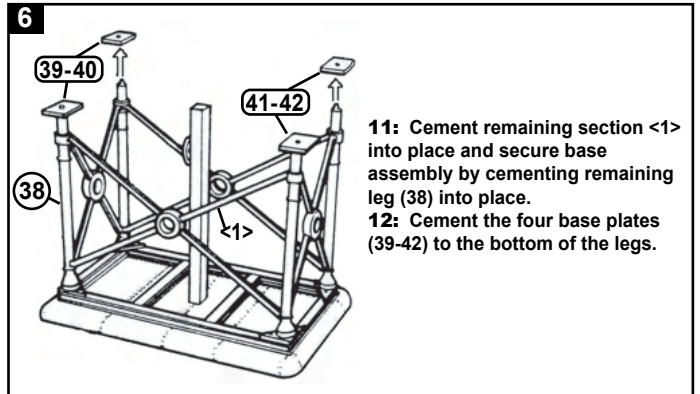

dapol 00/H0 TRACKSIDE MODEL C005: WATER TOWER

Made in the UK
using recycled plastic

Not suitable for children
under 14 years old

Please Note - The tools used to produce this model were made over 50 years ago. Over the period, changes have been made and it may be that reference numbers moulded into the plastic parts do not match the numbers used in these instructions. Therefore we advise you to FOLLOW the exploded diagram and instructions.

ASSEMBLY INSTRUCTIONS: It is recommended that the instructions and exploded view are studied and that the assembly is practiced before cementing together. Certain parts may need to be trimmed and may best be painted before cementing.