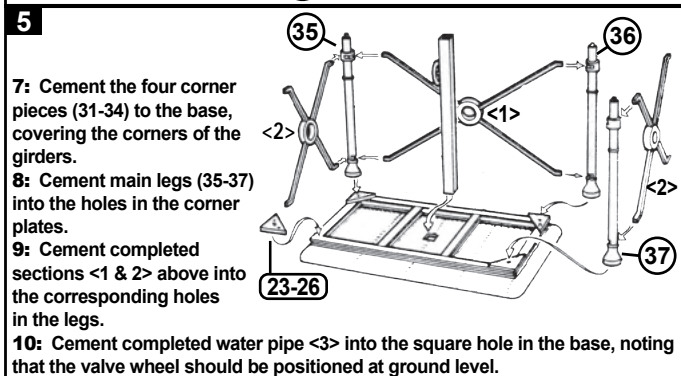

dapol 00/H0 TRACKSIDE MODEL C005: WATER TOWER

Made in the UK
using recycled plastic

Not suitable for children
under 14 years old

Please Note - The tools used to produce this model were made over 50 years ago. Over the period, changes have been made and it may be that reference numbers moulded into the plastic parts do not match the numbers used in these instructions. Therefore we advise you to FOLLOW the exploded diagram and instructions.

ASSEMBLY INSTRUCTIONS: It is recommended that the instructions and exploded view are studied and that the assembly is practiced before cementing together. Certain parts may need to be trimmed and may best be painted before cementing.