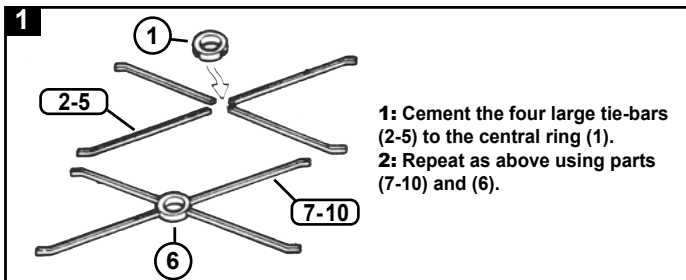

dapol 00/H0 TRACKSIDE MODEL C005: WATER TOWER

Made in the UK
using recycled plastic

Not suitable for children
under 14 years old

Please Note - The tools used to produce this model were made over 50 years ago. Over the period, changes have been made and it may be that reference numbers moulded into the plastic parts do not match the numbers used in these instructions. Therefore we advise you to FOLLOW the exploded diagram and instructions.

ASSEMBLY INSTRUCTIONS: It is recommended that the instructions and exploded view are studied and that the assembly is practiced before cementing together. Certain parts may need to be trimmed and may best be painted before cementing.