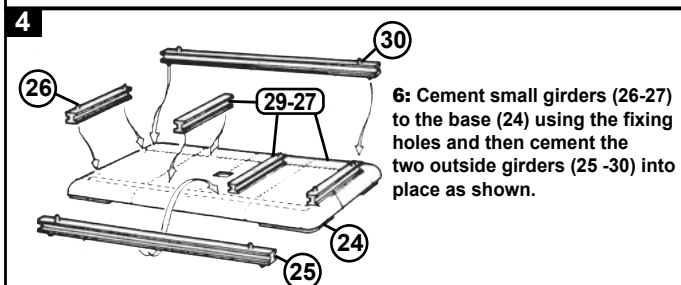

dapol 00/H0 TRACKSIDE MODEL C005: WATER TOWER

Made in the UK
using recycled plastic

Not suitable for children
under 14 years old

Please Note - The tools used to produce this model were made over 50 years ago. Over the period, changes have been made and it may be that reference numbers moulded into the plastic parts do not match the numbers used in these instructions. Therefore we advise you to FOLLOW the exploded diagram and instructions.

ASSEMBLY INSTRUCTIONS: It is recommended that the instructions and exploded view are studied and that the assembly is practiced before cementing together. Certain parts may need to be trimmed and may best be painted before cementing.