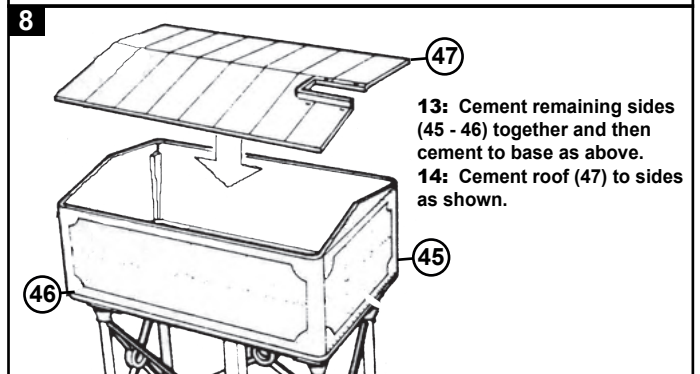

WARRANTY: Parts can get bent during transit or by prolonged storage. However misshapen parts can be straightened by placing them in hot water to soften the plastic and then carefully manipulating them back into shape by finger pressure. Please be careful that the water does not cause harm to skin or fingers. In the event of parts being broken or missing, then you **MUST** return to the place of purchase (the seller). The seller will replace your kit and return the original kit to Dapol under their agreed contractual terms. Do **NOT** return to Dapol.

Finally please note that Dapol does not keep individual parts for any kit.