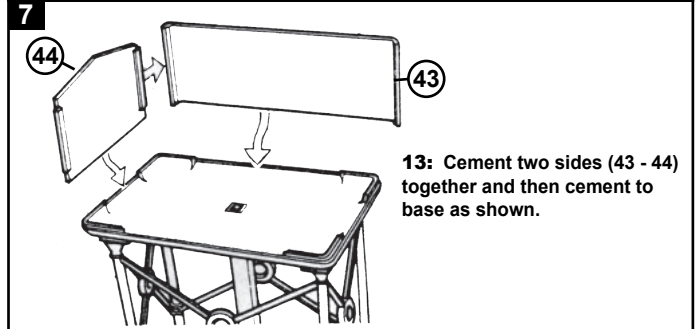

dapol 00/H0 TRACKSIDE MODEL C005: WATER TOWER

Made in the UK
using recycled plastic

Not suitable for children
under 14 years old

Please Note - The tools used to produce this model were made over 50 years ago. Over the period, changes have been made and it may be that reference numbers moulded into the plastic parts do not match the numbers used in these instructions. Therefore we advise you to FOLLOW the exploded diagram and instructions.

ASSEMBLY INSTRUCTIONS: It is recommended that the instructions and exploded view are studied and that the assembly is practiced before cementing together. Certain parts may need to be trimmed and may best be painted before cementing.