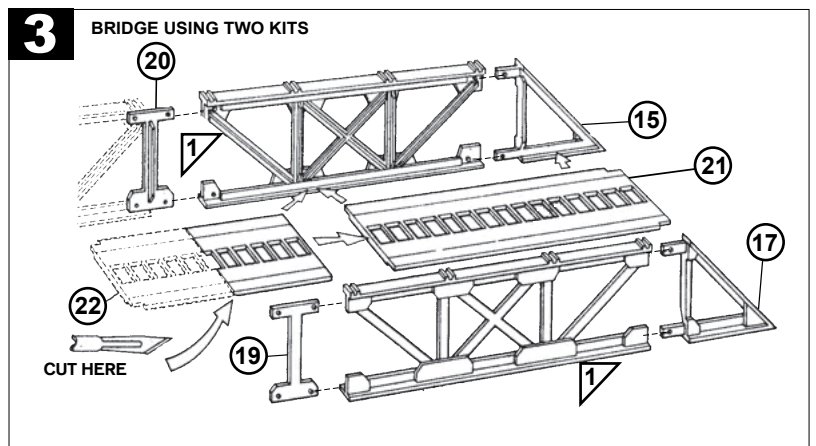

dapol 00/H0 TRACKSIDE MODEL C003: GIRDER BRIDGE

Made in the UK using recycled plastic

Not suitable for children under 14 years old

Please Note - The tools used to produce this model were made over 50 years ago. Over the period, changes have been made and it may be that reference numbers moulded into the plastic parts do not match the numbers used in these instructions. Therefore we advise you to FOLLOW the exploded diagram and instructions.

ASSEMBLY INSTRUCTIONS: It is recommended that the instructions and exploded view are studied and that the assembly is practiced before cementing together. Certain parts may need to be trimmed and may best be painted before cementing.

CEMENT

ASSEMBLED SECTION

WARRANTY: Parts can get bent during transit or by prolonged storage. However misshapen parts can be straightened by placing them in hot water to soften the plastic and then carefully manipulating them back into shape by finger pressure. Please be careful that the water does not cause harm to skin or fingers. In the event of parts being broken or missing, then you **MUST** return to the place of purchase (the seller). The seller will replace your kit and return the original kit to Dapol under their agreed contractual terms. Do **NOT** return to Dapol. Finally please note that Dapol does not keep individual parts for any kit.