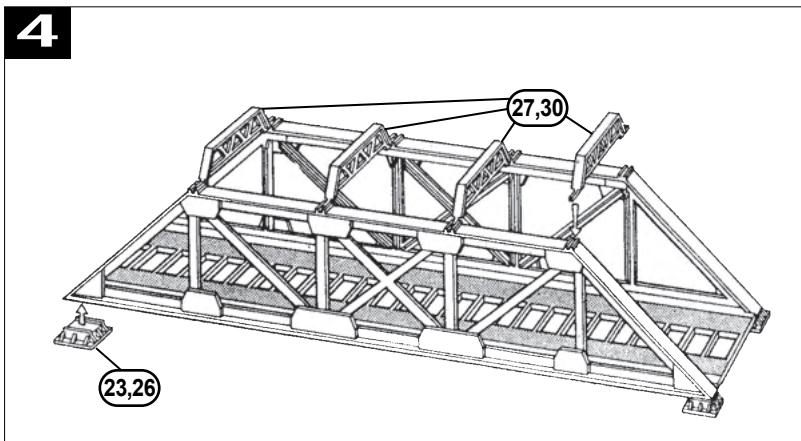

WARRANTY: Parts can get bent during transit or by prolonged storage. However misshapen parts can be straightened by placing them in hot water to soften the plastic and then carefully manipulating them back into shape by finger pressure. Please be careful that the water does not cause harm to skin or fingers. In the event of parts being broken or missing, then you **MUST** return to the place of purchase (the seller). The seller will replace your kit and return the original kit to Dapol under their agreed contractual terms. Do **NOT** return to Dapol. Finally please note that Dapol does not keep individual parts for any kit.