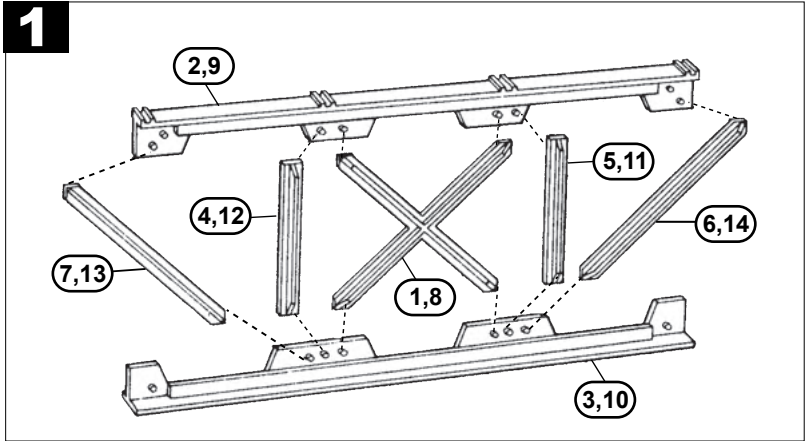

dapol 00/H0 TRACKSIDE MODEL C003: GIRDER BRIDGE

Made in the UK using recycled plastic

Not suitable for children under 14 years old

Please Note - The tools used to produce this model were made over 50 years ago. Over the period, changes have been made and it may be that reference numbers moulded into the plastic parts do not match the numbers used in these instructions. Therefore we advise you to FOLLOW the exploded diagram and instructions.

ASSEMBLY INSTRUCTIONS: It is recommended that the instructions and exploded view are studied and that the assembly is practiced before cementing together. Certain parts may need to be trimmed and may best be painted before cementing.

CEMENT

ASSEMBLED SECTION

WARRANTY: Parts can get bent during transit or by prolonged storage. However misshapen parts can be straightened by placing them in hot water to soften the plastic and then carefully manipulating them back into shape by finger pressure. Please be careful that the water does not cause harm to skin or fingers. In the event of parts being broken or missing, then you **MUST** return to the place of purchase (the seller). The seller will replace your kit and return the original kit to Dapol under their agreed contractual terms. Do **NOT** return to Dapol. Finally please note that Dapol does not keep individual parts for any kit.