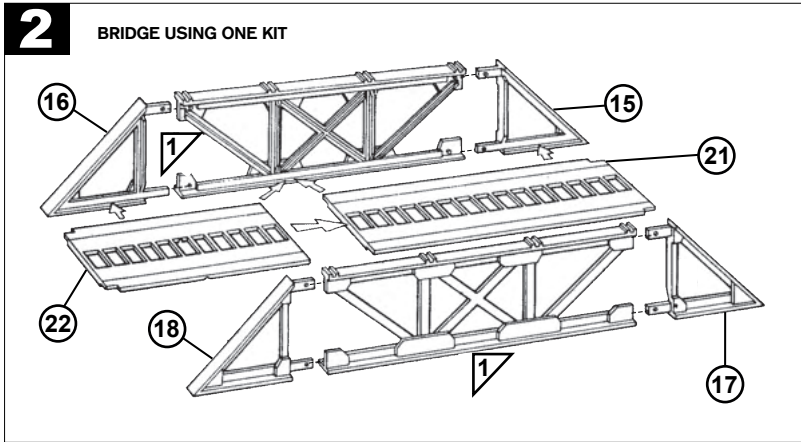

dapol 00/H0 TRACKSIDE MODEL C003: GIRDER BRIDGE

Made in the UK using recycled plastic

Not suitable for children under 14 years old

Please Note - The tools used to produce this model were made over 50 years ago. Over the period, changes have been made and it may be that reference numbers moulded into the plastic parts do not match the numbers used in these instructions. Therefore we advise you to FOLLOW the exploded diagram and instructions.

ASSEMBLY INSTRUCTIONS: It is recommended that the instructions and exploded view are studied and that the assembly is practiced before cementing together. Certain parts may need to be trimmed and may best be painted before cementing.