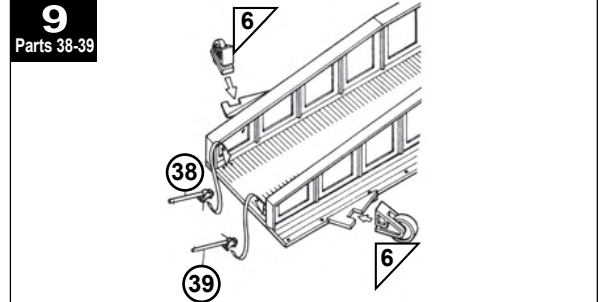

## 00/H0 TRACKSIDE MODEL C001: TURNTABLE

Made in the UK using recycled plastic

Not suitable for children  
under 14 years old

**Please Note** - The tools used to produce this model were made over 50 years ago. Over the period, changes have been made and it may be that reference numbers moulded into the plastic parts do not match the numbers used in these instructions. Therefore we advise you to FOLLOW the exploded diagram and instructions.

**ASSEMBLY INSTRUCTIONS:** It is recommended that the instructions and exploded view are studied and that the assembly is practiced before cementing together. Certain parts may need to be trimmed and may best be painted before cementing.