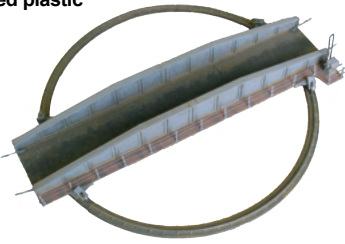

## 00/H0 TRACKSIDE MODEL C001: TURNTABLE

Made in the UK using recycled plastic

Not suitable for children  
under 14 years old

**Please Note** - The tools used to produce this model were made over 50 years ago. Over the period, changes have been made and it may be that reference numbers moulded into the plastic parts do not match the numbers used in these instructions. Therefore we advise you to FOLLOW the exploded diagram and instructions.

**WARRANTY:** Parts can get bent during transit or by prolonged storage. However misshapen parts can be straightened by placing them in hot water to soften the plastic and then carefully manipulating them back into shape by finger pressure. Please be careful that the water does not cause harm to skin or fingers. In the event of parts being broken or missing, then you MUST return to the place of purchase (the seller). The seller will replace your kit and return the original kit to Dapol under their agreed contractual terms. Do NOT return to Dapol. Finally please note that Dapol does not keep individual parts for any kit.