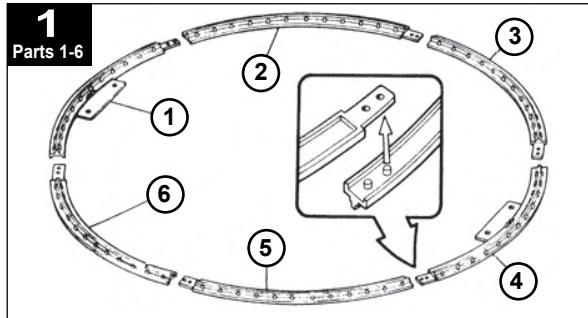

## 00/H0 TRACKSIDE MODEL C001: TURNTABLE

Made in the UK using recycled plastic

Not suitable for children  
under 14 years old

**Please Note** - The tools used to produce this model were made over 50 years ago. Over the period, changes have been made and it may be that reference numbers moulded into the plastic parts do not match the numbers used in these instructions. Therefore we advise you to FOLLOW the exploded diagram and instructions.

**ASSEMBLY INSTRUCTIONS:** It is recommended that the instructions and exploded view are studied and that the assembly is practiced before cementing together. Certain parts may need to be trimmed and may best be painted before cementing.