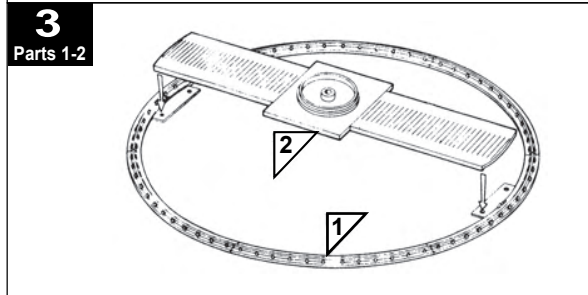

## 00/H0 TRACKSIDE MODEL C001: TURNTABLE

Made in the UK using recycled plastic

Not suitable for children  
under 14 years old

**Please Note** - The tools used to produce this model were made over 50 years ago. Over the period, changes have been made and it may be that reference numbers moulded into the plastic parts do not match the numbers used in these instructions. Therefore we advise you to FOLLOW the exploded diagram and instructions.

**ASSEMBLY INSTRUCTIONS:** It is recommended that the instructions and exploded view are studied and that the assembly is practiced before cementing together. Certain parts may need to be trimmed and may best be painted before cementing.