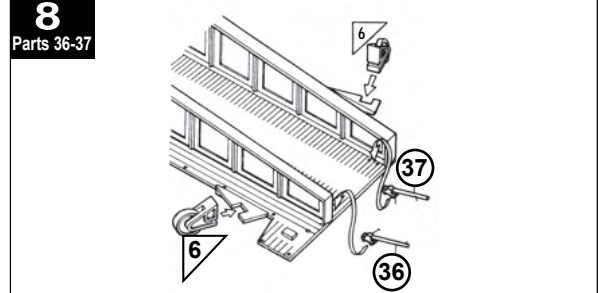

WARRANTY: Parts can get bent during transit or by prolonged storage. However misshapen parts can be straightened by placing them in hot water to soften the plastic and then carefully manipulating them back into shape by finger pressure. Please be careful that the water does not cause harm to skin or fingers. In the event of parts being broken or missing, then you MUST return to the place of purchase (the seller). The seller will replace your kit and return the original kit to Dapol under their agreed contractual terms. Do NOT return to Dapol. Finally please note that Dapol does not keep individual parts for any kit.