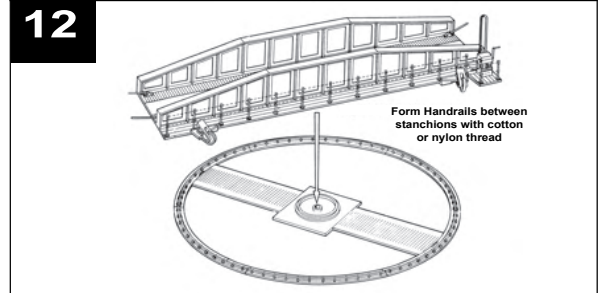

WARRANTY: Parts can get bent during transit or by prolonged storage. However misshapen parts can be straightened by placing them in hot water to soften the plastic and then carefully manipulating them back into shape by finger pressure. Please be careful that the water does not cause harm to skin or fingers. In the event of parts being broken or missing, then you MUST return to the place of purchase (the seller). The seller will replace your kit and return the original kit to Dapol under their agreed contractual terms. Do NOT return to Dapol. Finally please note that Dapol does not keep individual parts for any kit.