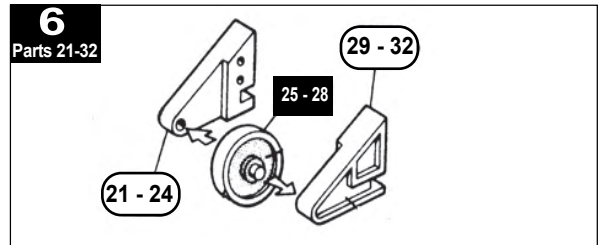

## 00/H0 TRACKSIDE MODEL C001: TURNTABLE

Made in the UK using recycled plastic

Not suitable for children  
under 14 years old

**Please Note** - The tools used to produce this model were made over 50 years ago. Over the period, changes have been made and it may be that reference numbers moulded into the plastic parts do not match the numbers used in these instructions. Therefore we advise you to FOLLOW the exploded diagram and instructions.

**ASSEMBLY INSTRUCTIONS:** It is recommended that the instructions and exploded view are studied and that the assembly is practiced before cementing together. Certain parts may need to be trimmed and may best be painted before cementing.