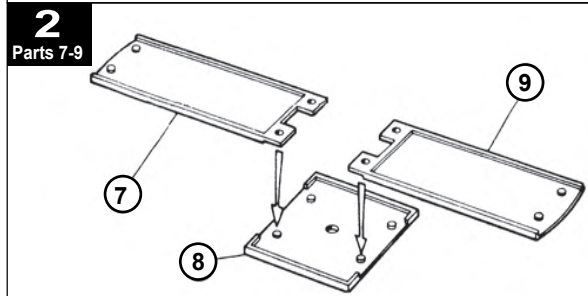

## 00/H0 TRACKSIDE MODEL C001: TURNTABLE

Made in the UK using recycled plastic

Not suitable for children  
under 14 years old

**Please Note** - The tools used to produce this model were made over 50 years ago. Over the period, changes have been made and it may be that reference numbers moulded into the plastic parts do not match the numbers used in these instructions. Therefore we advise you to FOLLOW the exploded diagram and instructions.

**ASSEMBLY INSTRUCTIONS:** It is recommended that the instructions and exploded view are studied and that the assembly is practiced before cementing together. Certain parts may need to be trimmed and may best be painted before cementing.