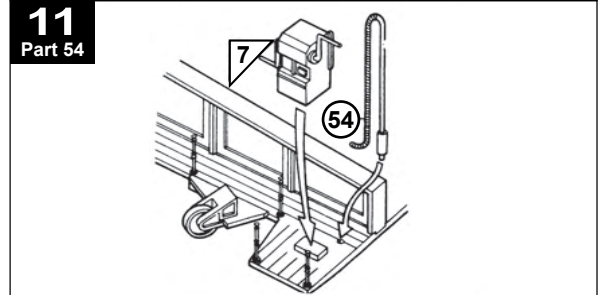

WARRANTY: Parts can get bent during transit or by prolonged storage. However misshapen parts can be straightened by placing them in hot water to soften the plastic and then carefully manipulating them back into shape by finger pressure. Please be careful that the water does not cause harm to skin or fingers. In the event of parts being broken or missing, then you MUST return to the place of purchase (the seller). The seller will replace your kit and return the original kit to Dapol under their agreed contractual terms. Do NOT return to Dapol. Finally please note that Dapol does not keep individual parts for any kit.