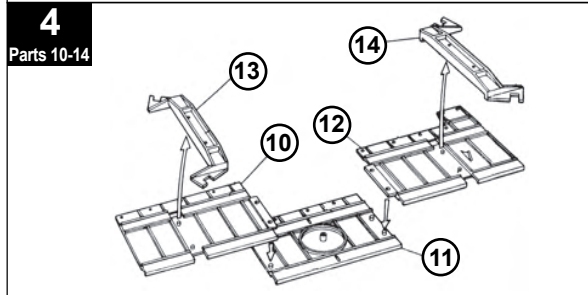

WARRANTY: Parts can get bent during transit or by prolonged storage. However misshapen parts can be straightened by placing them in hot water to soften the plastic and then carefully manipulating them back into shape by finger pressure. Please be careful that the water does not cause harm to skin or fingers. In the event of parts being broken or missing, then you MUST return to the place of purchase (the seller). The seller will replace your kit and return the original kit to Dapol under their agreed contractual terms. Do NOT return to Dapol. Finally please note that Dapol does not keep individual parts for any kit.