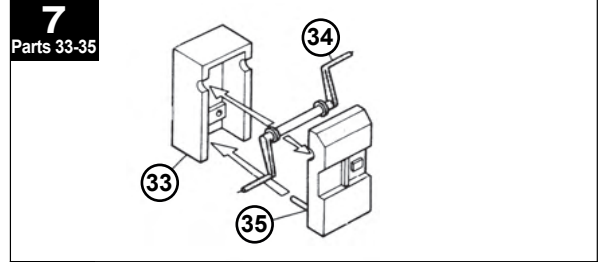

## 00/H0 TRACKSIDE MODEL C001: TURNTABLE

Made in the UK using recycled plastic

Not suitable for children  
under 14 years old

**Please Note** - The tools used to produce this model were made over 50 years ago. Over the period, changes have been made and it may be that reference numbers moulded into the plastic parts do not match the numbers used in these instructions. Therefore we advise you to FOLLOW the exploded diagram and instructions.

**ASSEMBLY INSTRUCTIONS:** It is recommended that the instructions and exploded view are studied and that the assembly is practiced before cementing together. Certain parts may need to be trimmed and may best be painted before cementing.