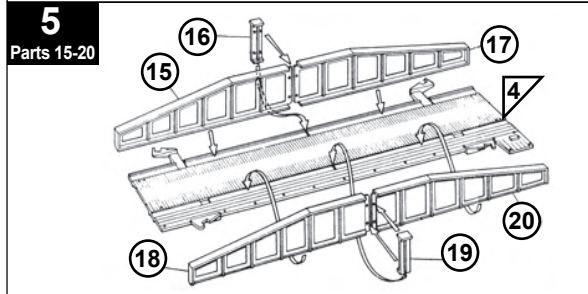

## 00/H0 TRACKSIDE MODEL C001: TURNTABLE

Made in the UK using recycled plastic

Not suitable for children  
under 14 years old

**Please Note** - The tools used to produce this model were made over 50 years ago. Over the period, changes have been made and it may be that reference numbers moulded into the plastic parts do not match the numbers used in these instructions. Therefore we advise you to FOLLOW the exploded diagram and instructions.

**ASSEMBLY INSTRUCTIONS:** It is recommended that the instructions and exploded view are studied and that the assembly is practiced before cementing together. Certain parts may need to be trimmed and may best be painted before cementing.