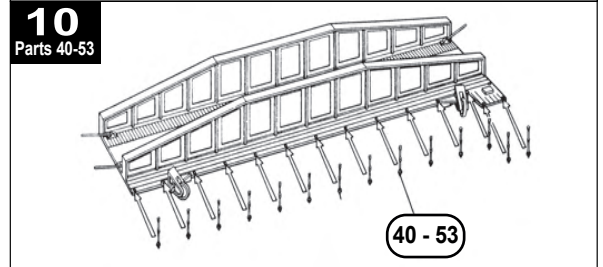

WARRANTY: Parts can get bent during transit or by prolonged storage. However misshapen parts can be straightened by placing them in hot water to soften the plastic and then carefully manipulating them back into shape by finger pressure. Please be careful that the water does not cause harm to skin or fingers. In the event of parts being broken or missing, then you MUST return to the place of purchase (the seller). The seller will replace your kit and return the original kit to Dapol under their agreed contractual terms. Do NOT return to Dapol. Finally please note that Dapol does not keep individual parts for any kit.