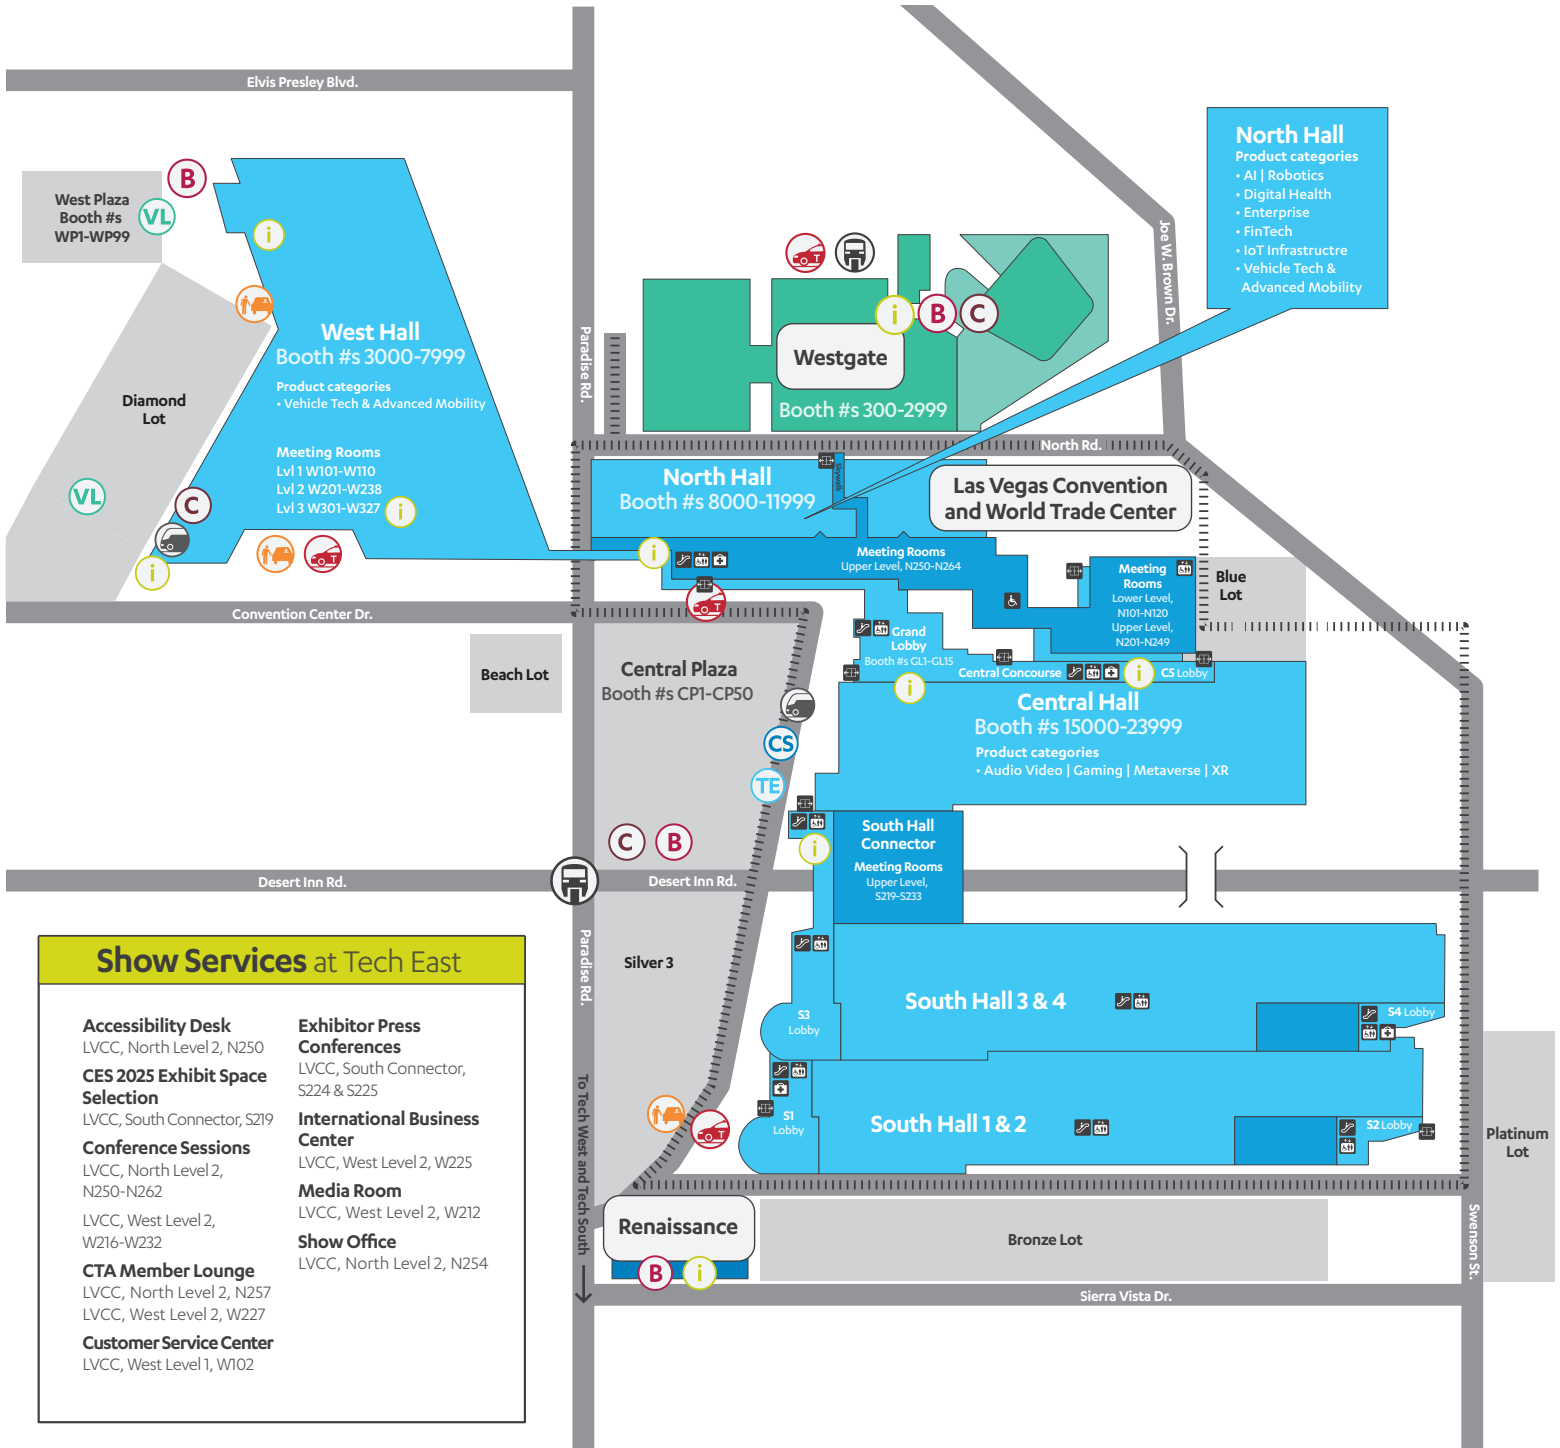

Key

C Space Shuttle

Hotel

Las Vegas Monorail

Tech Express

Vegas Loop

Explore CES exhibit venues at [CES.tech](https://ces.tech).

As of Nov. 30, 2023. Locations subject to change. Map not to scale.

Consumer
Technology
Association

Tech East

Las Vegas Convention and World Trade Center (LVCC),
Renaissance Las Vegas and Westgate Las Vegas

Show Services at Tech East

Accessibility Desk LVCC, North Level 2, N250	Exhibitor Press Conferences LVCC, South Connector, S224 & S225
CES 2025 Exhibit Space Selection LVCC, South Connector, S219	International Business Center LVCC, West Level 2, W225
Conference Sessions LVCC, North Level 2, N250-N262	Media Room LVCC, West Level 2, W212
CTA Member Lounge LVCC, North Level 2, N257	Show Office LVCC, North Level 2, N254
Customer Service Center LVCC, West Level 1, W102	

Key

Accessibility Desk	Automatic Doors	Badge Pickup	C Space Shuttle	Customer Service	Elevators	Hotel Shuttle Buses	Information	Las Vegas Monorail	Passenger Pickup/Drop-off	Taxi	Tech Express	Vegas Loop

Explore CES exhibit venues at ces.tech. As of Nov. 30, 2023. Locations subject to change. Map not to scale.

Navigation Path ●●●●●●●●●●

Explore CES exhibit venues at CES.tech.
As of Nov. 30, 2023. Locations subject to change.
Map not to scale.

Level 3 - East

Show Services at ARIA

Badge Pickup

East Level 2

Customer Service