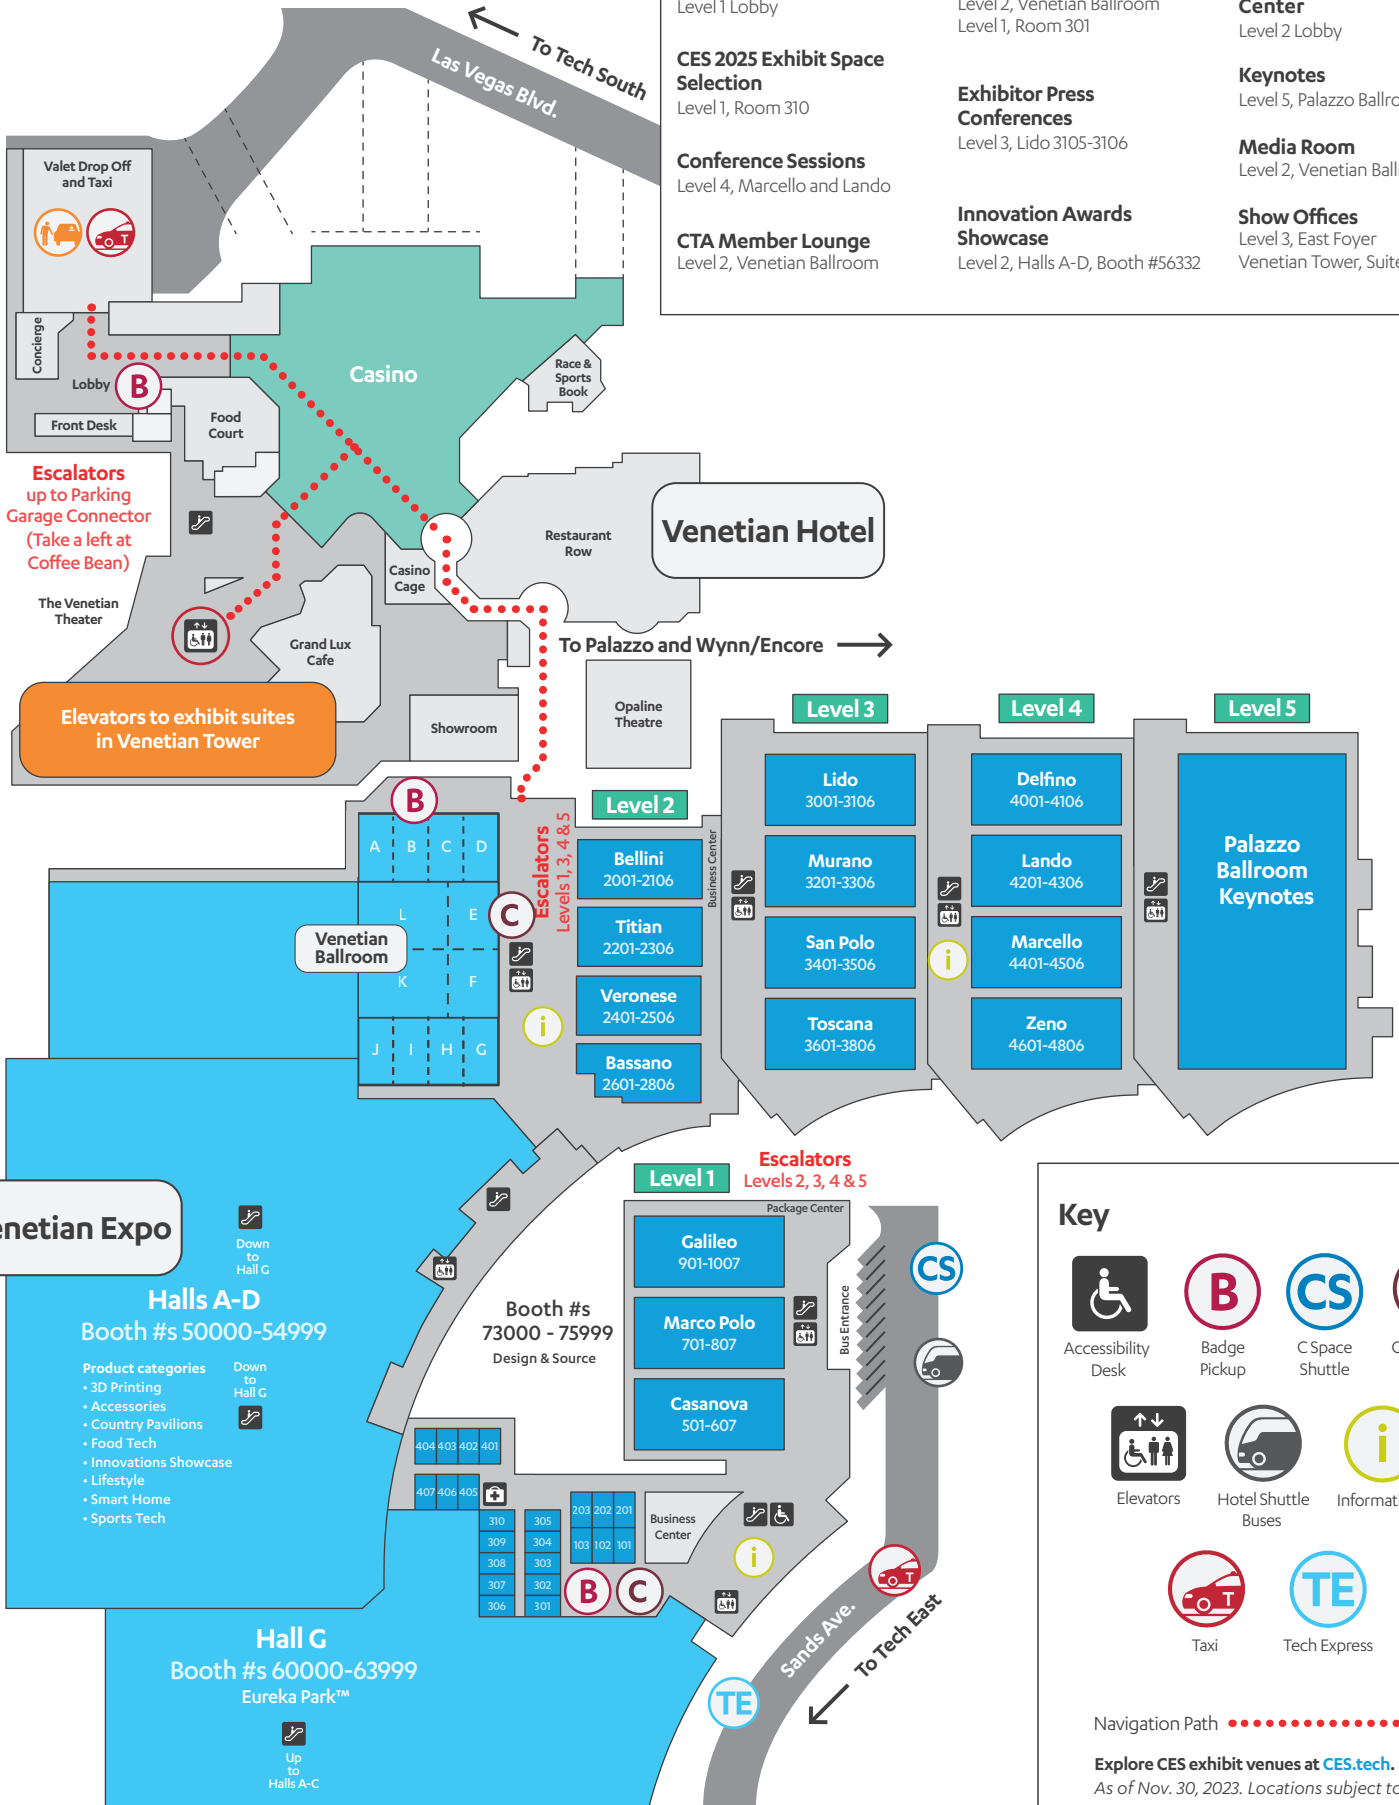

Key

Accessibility Desk	Automatic Doors	Badge Pickup	C Space Shuttle	Customer Service	Elevators	Hotel Shuttle Buses	Information	Las Vegas Monorail	Passenger Pickup/Drop-off	Taxi	Tech Express	Vegas Loop

Explore CES exhibit venues at ces.tech. As of Nov. 30, 2023. Locations subject to change. Map not to scale.

CTA Member Lounge
Level 2, Venetian Ballroom

Customer Service Center
Level 2, Venetian Ballroom
Level 1, Room 301

Exhibitor Press Conferences
Level 3, Lido 3105-3106

Innovation Awards Showcase
Level 2, Halls A-D, Booth #56332

International Business Center
Level 2 Lobby

Keynotes
Level 5, Palazzo Ballroom

Media Room
Level 2, Venetian Ballroom

Show Offices
Level 3, East Foyer
Venetian Tower, Suite 29-207

Key

- Accessibility Desk
- Badge Pickup
- C Space Shuttle
- Customer Service
- Elevators
- Hotel Shuttle Buses
- Information
- Taxi
- Tech Express

Navigation Path ●●●●●●●●●●

Explore CES exhibit venues at CES.tech.
As of Nov. 30, 2023. Locations subject to change.
Map not to scale.

Level 3 - East

Show Services at ARIA

Badge Pickup

East Level 2

Customer Service