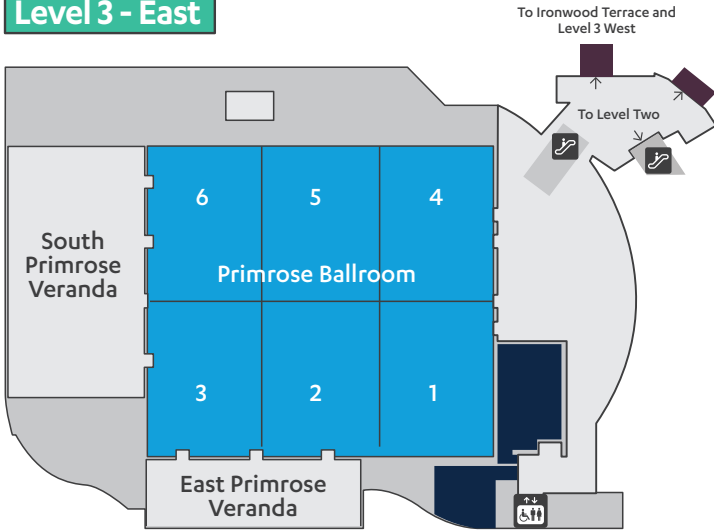

CTA Member Lounge
Level 2, Venetian Ballroom

Customer Service Center
Level 2, Venetian Ballroom
Level 1, Room 301

Exhibitor Press Conferences
Level 3, Lido 3105-3106

Innovation Awards Showcase
Level 2, Halls A-D, Booth #56332

International Business Center
Level 2 Lobby

Keynotes
Level 5, Palazzo Ballroom

Media Room
Level 2, Venetian Ballroom

Show Offices
Level 3, East Foyer
Venetian Tower, Suite 29-207

Key

- Accessibility Desk
- Badge Pickup
- C Space Shuttle
- Customer Service
- Elevators
- Hotel Shuttle Buses
- Information
- Taxi
- Tech Express

Navigation Path ●●●●●●●●●●

Explore CES exhibit venues at CES.tech.
As of Nov. 30, 2023. Locations subject to change.
Map not to scale.

Level 3 - East

Show Services at ARIA

Badge Pickup

East Level 2

Customer Service

West Level 2, Copperleaf1

Conference Sessions

East Level 1, Joshua 9-10

East Level 1, Joshua 7-8

C Space at ARIA Exhibit Hours

Tuesday, Jan. 9

9 AM-6 PM

Wednesday, Jan. 10