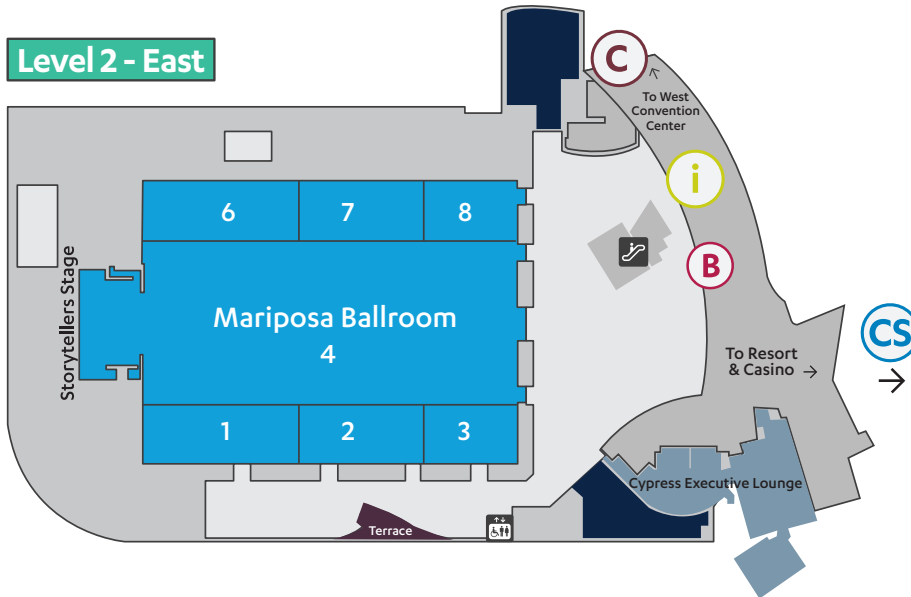

Navigation Path ●●●●●●●●●●

Explore CES exhibit venues at CES.tech.
As of Nov. 30, 2023. Locations subject to change.
Map not to scale.

Level 3 - East

Show Services at ARIA

Badge Pickup

East Level 2

Customer Service

West Level 2, Copperleaf1

Conference Sessions

East Level 1, Joshua 9-10

East Level 1, Joshua 7-8

C Space at ARIA Exhibit Hours

Tuesday, Jan. 9

9 AM-6 PM

Wednesday, Jan. 10

9 AM-6 PM

Thursday, Jan. 11

9 AM-6 PM

Level 2 - East

Key

Badge Pickup

C Space Shuttle

Customer Service

Elevators

Escalator

Information

Explore CES exhibit venues at [CES.tech](https://ces.tech).

As of Nov. 30, 2023. Locations subject to change. Map not to scale.

Level 1 - East

Plaza Level - East