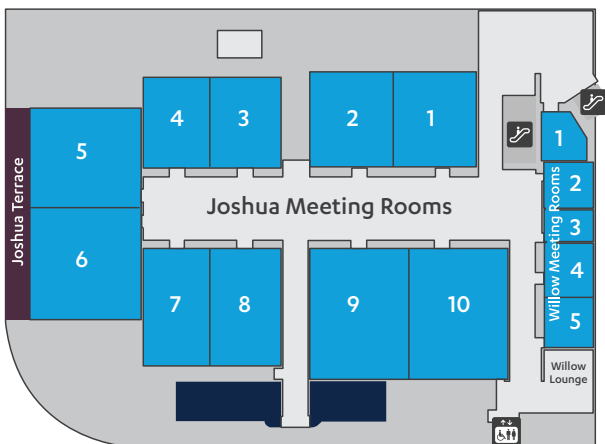

West Level 2, Copperleaf1

Conference Sessions

East Level 1, Joshua 9-10

East Level 1, Joshua 7-8

C Space at ARIA Exhibit Hours

Tuesday, Jan. 9

9 AM-6 PM

Wednesday, Jan. 10

Elevators

Escalator

Information

Explore CES exhibit venues at [CES.tech](https://ces.tech).

As of Nov. 30, 2023. Locations subject to change. Map not to scale.

Level 1 - East

Plaza Level - East