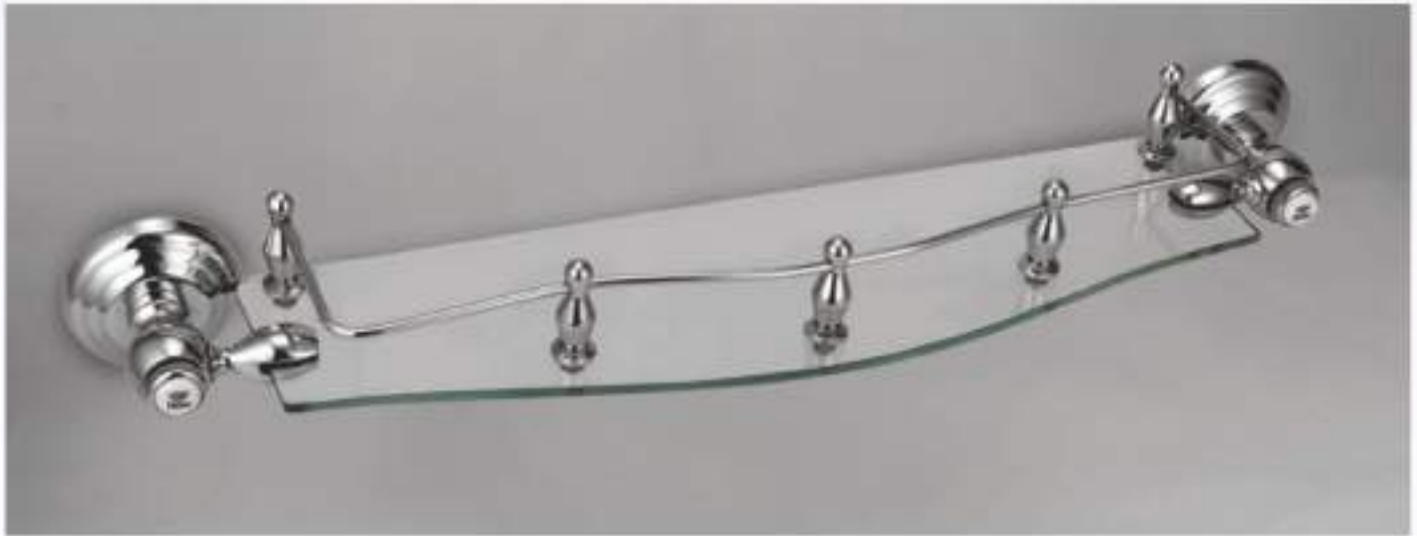

ROLEX
BATH ACCESSORIES