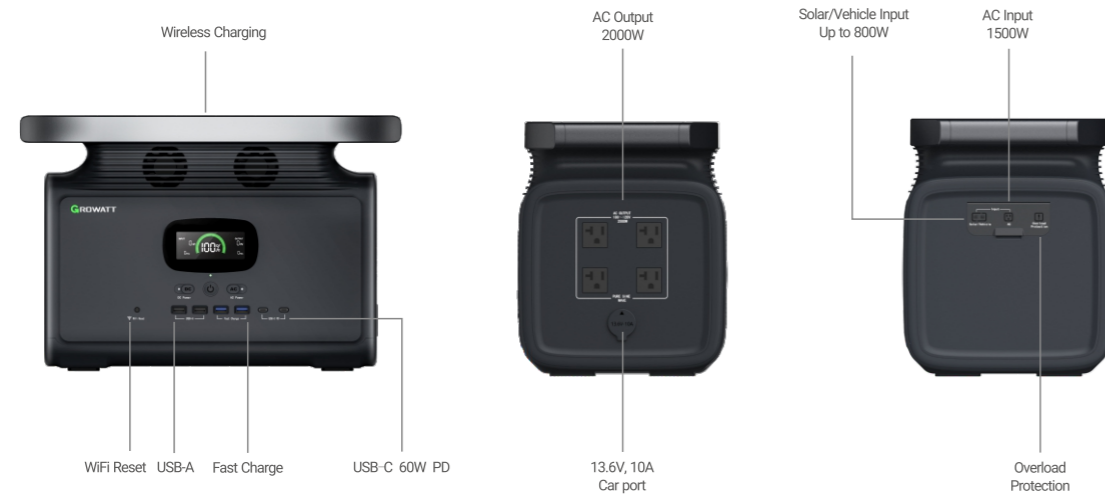

One Hub For All Your Needs

INFINITY 1500

PORTABLE POWER STATION

- 2000W**
AC output for high power devices
- 12 Outlets**
for all kinds of electric devices
- 1.6Hrs**
superfast charging speed
- UPS**
seamless power switch in power outages
- APP**
supports remote monitoring & control

SPECIFICATIONS

Features	Descriptions
Battery	
Battery Chemistry	NMC
Capacity	1512Wh
Lifecycle	>800 cycles
Battery Management	BMS: Under/Over Voltage Protection, Over Current Protection, Short Circuit Protection, Overcharging Voltage Protection, Over Temperature Protection
MPPT	Support solar power MPPT charging
Input Options	
Solar Charge	2.5Hrs (Maximum Input under full sunlight), 800W (15-100V, 12A)
Vehicle Charge	12Hrs (at 12V)12V, 12A
Wall Charge	1Hour to 80%, 1.6Hours to 100%, up to 1500W
Output	
AC Outlets	100V~120V, 60Hz, Pure Sine Wave Default. 1800W, 3600W surge peak Max. 2000W , 4000W surge peak
Car Outlet	13.6V, 10A
USB-A	2 x 12W Max (5V, 2.4A)
Quick Charge 3.0	5V/2.4A,9V/2A,12V/1.5A 18W Max
USB-C PD	2 x 60W Max (5V/9V/15V/20V, 3A)
Wireless Charging	1 x 15W Max
Advanced	
UPS	Yes
Battery Expansion	Parallel to increase capacity (Up to 3 Units)
App Management	Yes (Wi-Fi +Bluetooth)
General	
Dimensions (LxWxH)	16.5 x 9.1 x 11.3 in (418.7 x 230 x 287mm)
Weight	36.4lbs (16.5kg)
Operating Temperature	-4 ~ 140°F (-20~60°C)
Certifications	UL, CE, FCC, RoHS, PSE
Warranty	24 Months

Your EXPERT Portable Power Station

Powerful Capacity & Output

With a huge capacity of 1512Wh and a powerful output of 2000W, you can now power a wider array of high-power appliances with confidence!

2000W Power Output