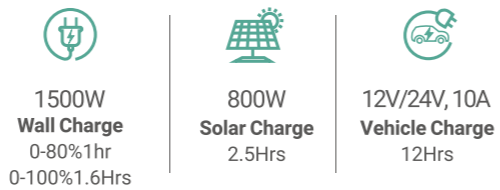

SPECIFICATIONS

Features	Descriptions
Battery	
Battery Chemistry	NMC
Capacity	1512Wh
Lifecycle	>800 cycles
Battery Management	BMS: Under/Over Voltage Protection, Over Current Protection, Short Circuit Protection, Overcharging Voltage Protection, Over Temperature Protection
MPPT	Support solar power MPPT charging
Input Options	
Solar Charge	2.5Hrs (Maximum Input under full sunlight), 800W (15-100V, 12A)
Vehicle Charge	12Hrs (at 12V)12V, 12A
Wall Charge	1Hour to 80%, 1.6Hours to 100%, up to 1500W
Output	
AC Outlets	100V~120V, 60Hz, Pure Sine Wave Default. 1800W, 3600W surge peak Max. 2000W , 4000W surge peak
Car Outlet	13.6V, 10A
USB-A	2 x 12W Max (5V, 2.4A)
Quick Charge 3.0	5V/2.4A,9V/2A,12V/1.5A 18W Max
USB-C PD	2 x 60W Max (5V/9V/15V/20V, 3A)
Wireless Charging	1 x 15W Max
Advanced	
UPS	Yes
Battery Expansion	Parallel to increase capacity (Up to 3 Units)
App Management	Yes (Wi-Fi +Bluetooth)
General	
Dimensions (LxWxH)	16.5 x 9.1 x 11.3 in (418.7 x 230 x 287mm)
Weight	36.4lbs (16.5kg)
Operating Temperature	-4 ~ 140°F (-20~60°C)
Certifications	UL, CE, FCC, RoHS, PSE
Warranty	24 Months

Your EXPERT Portable Power Station

Powerful Capacity & Output

With a huge capacity of 1512Wh and a powerful output of 2000W, you can now power a wider array of high-power appliances with confidence!

2000W Power Output

The Fastest Charging Speed

INFINITY 1500 has the fastest AC and solar charging speed that allows you to quickly charge from 0%-80% in an hour, always providing you the power ready-to-go!

The Most Versatile Ports