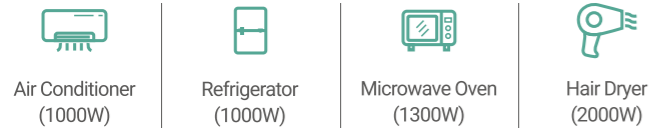

SPECIFICATIONS

Features	Descriptions
Battery	
Battery Chemistry	NMC
Capacity	1512Wh
Lifecycle	>800 cycles
Battery Management	BMS: Under/Over Voltage Protection, Over Current Protection, Short Circuit Protection, Overcharging Voltage Protection, Over Temperature Protection
MPPT	Support solar power MPPT charging
Input Options	
Solar Charge	2.5Hrs (Maximum Input under full sunlight), 800W (15-100V, 12A)
Vehicle Charge	12Hrs (at 12V)12V, 12A
Wall Charge	1Hour to 80%, 1.6Hours to 100%, up to 1500W
Output	
AC Outlets	100V~120V, 60Hz, Pure Sine Wave Default. 1800W, 3600W surge peak Max. 2000W , 4000W surge peak
Car Outlet	13.6V, 10A
USB-A	2 x 12W Max (5V, 2.4A)
Quick Charge 3.0	5V/2.4A,9V/2A,12V/1.5A 18W Max
USB-C PD	2 x 60W Max (5V/9V/15V/20V, 3A)
Wireless Charging	1 x 15W Max
Advanced	
UPS	Yes
Battery Expansion	Parallel to increase capacity (Up to 3 Units)
App Management	Yes (Wi-Fi +Bluetooth)
General	
Dimensions (LxWxH)	16.5 x 9.1 x 11.3 in (418.7 x 230 x 287mm)
Weight	36.4lbs (16.5kg)
Operating Temperature	-4 ~ 140°F (-20~60°C)
Certifications	UL, CE, FCC, RoHS, PSE
Warranty	24 Months

SHENZHEN GROWATT NEW ENERGY CO.,LTD

12/F, Building A, Sino-German(Europe) Industrial Park, Hangcheng Ave, Guxing Community, Xixiang Subdistrict, Bao'an District, Shenzhen, China
 W: www.growattportable.com E: marketing.pps@growatt.com

Your EXPERT Portable Power Station

Powerful Capacity & Output

With a huge capacity of 1512Wh and a powerful output of 2000W, you can now power a wider array of high-power appliances with confidence!

2000W Power Output