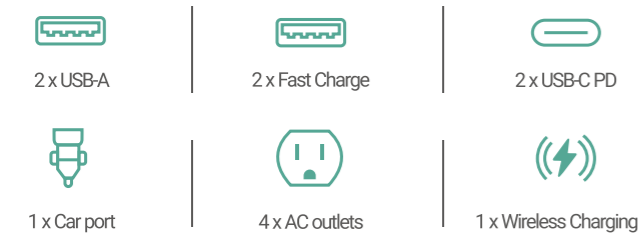

The Most Versatile Ports

With up to 12 versatile outlets, you may charge all of your devices simultaneously without cumbersome wiring and confusing adapters.