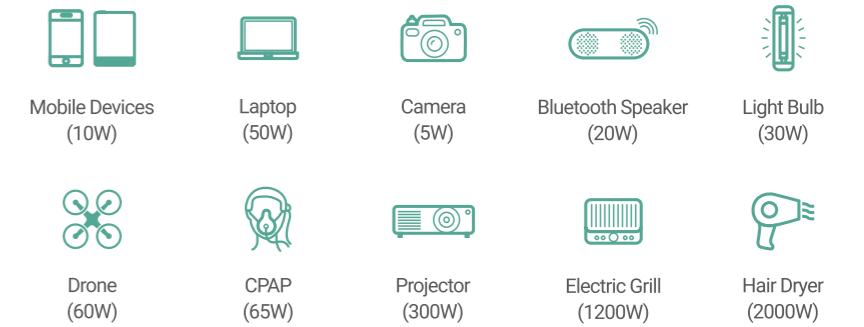

Power Wherever You Need

Outdoor Adventure

For campers, explorers, RV dwellers