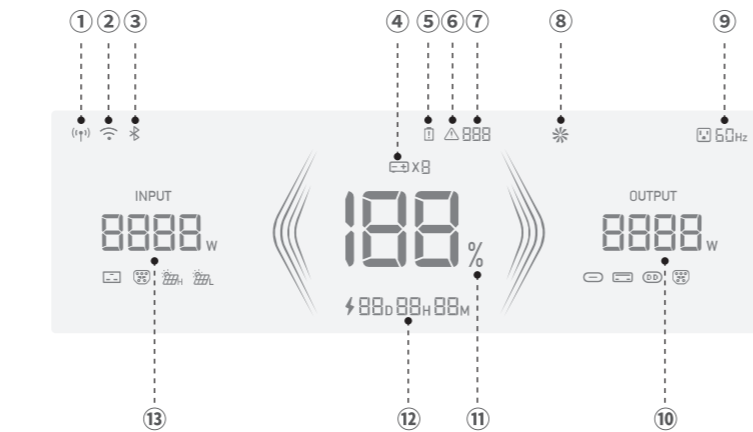

LCD Screen 液晶螢幕

EN

1. 1 4G connection
2. 2 Wi-Fi connection
3. 3 Bluetooth connection
4. 4 Number of batteries
5. 5 Battery failure warning
6. 6 Error report
7. 7 Error code
8. 8 Ventilation fan
9. 9 AC output
10. 10 Total output power
11. 11 Remaining battery percentage
12. 12 Remaining charging/discharging time
13. 13 Total input power

FR

1. 1 Connexion 4G
2. 2 Connexion Wi-Fi
3. 3 Connexion Bluetooth
4. 4 Nombre de batteries
5. 5 Avertissement en cas de défaillance de la batterie
6. 6 Rapport d'erreur
7. 7 Code d'erreur
8. 8 Fonctionnement du ventilateur
9. 9 Sortie CA
10. 10 Puissance de sortie totale
11. 11 Pourcentage de batterie restant
12. 12 Temps de charge/décharge restant
13. 13 Puissance d'entrée totale

CHT

1. 1 4G連線
2. 2 Wi-Fi 連線
3. 3 藍牙連線
4. 4 電池包數
5. 5 電池故障警告
6. 6 錯誤報告
7. 7 錯誤代碼
8. 8 通風扇
9. 9 交流輸出
10. 10 總輸出功率
11. 11 剩餘電池電量百分比
12. 12 剩餘充/放電時間
13. 13 總輸入功率