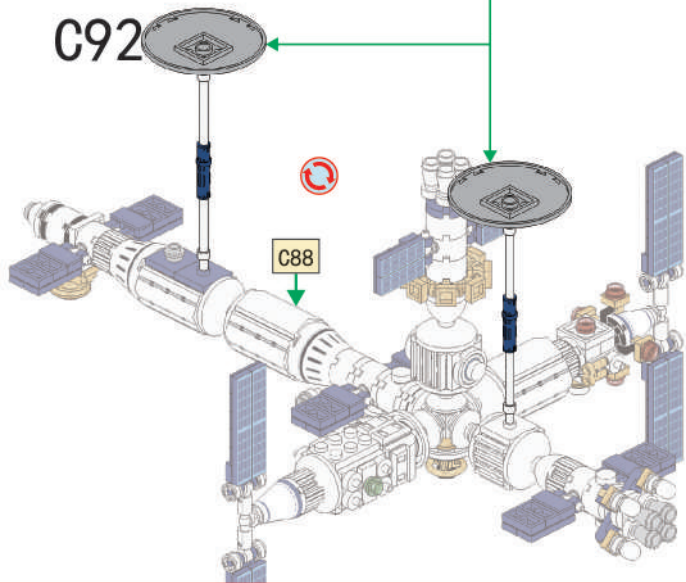

C89

C90

C91

C92

C88

C93

SPACE STATION

25 play styles in total

1 Electromagnetic wave transmitter

2 Space floating cannon

3 Supply spaceship

4 Space signal receiver

5 Lunar base station

6 Laser cannon

7 Reconnaissance tower

8 The maglev spacecraft

9 Space ship

10 Energy base station

11 Signal tower

12 Transport spaceship

LEGO
ZIN1